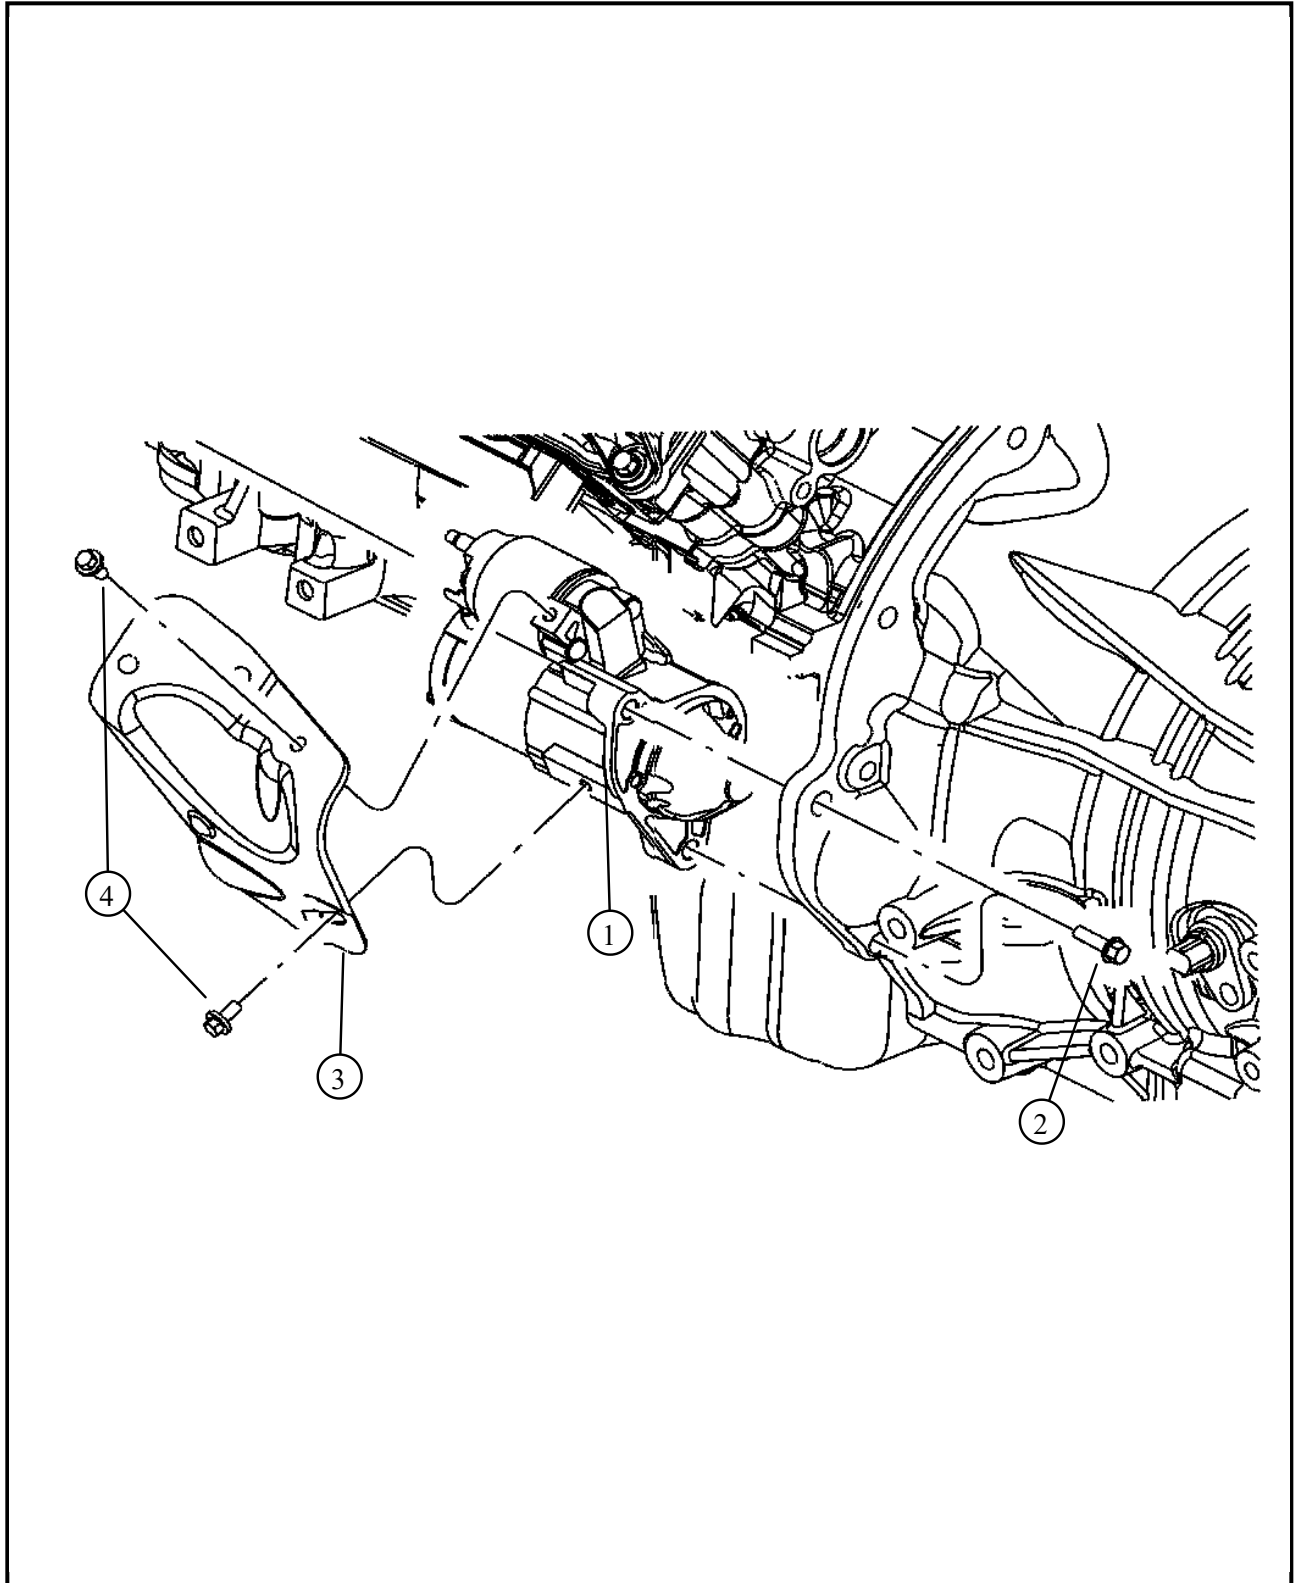

008 - Electrical/100 - Starters

DESCRIPTION

Item	Description	Part Number	Qty	Supersedence	Tech Tip	Engine	Trans	Line	Body
1	STARTER, Engine								
2	SCREW AND WASHER, Hex head, M10X1.50X45.00								
3	SHIELD, Starter								
4	SCREW, Hex Flange Head, M6x1x12								

Note: The item number that is listed in negative(-) indicates there is no illustration available.