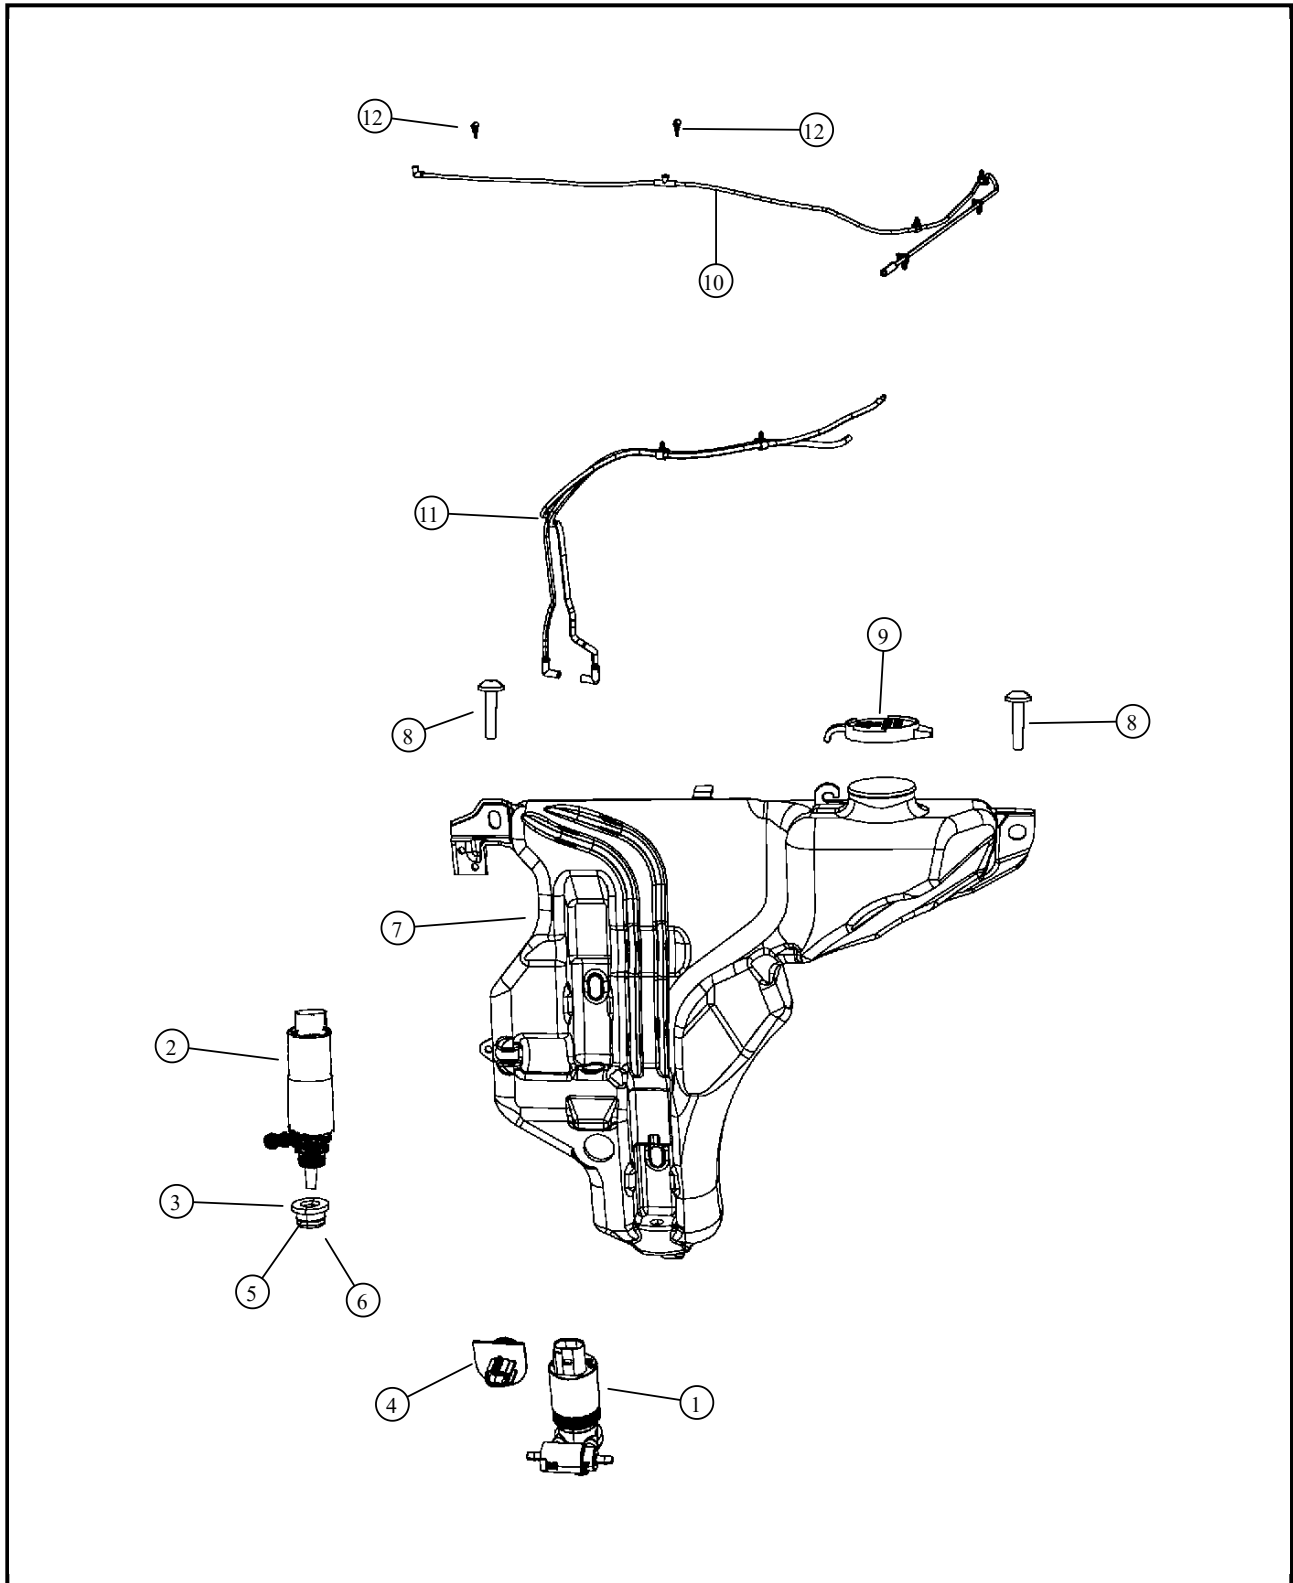

### 008 - Electrical/300 - Wiper and Washer System

## DESCRIPTION

Item	Description	Part Number	Qty	Supersedence	Tech Tip	Engine	Trans	Line	Body
1	PUMP, Windshield Washer, Dual Outlet	05179153AC	1	No					
2	PUMP, Washer, Headlamp	68028582AA	1	No					
3	GROMMET, Windshield Washer Pump	05152030AA	1	No					
4	SENSOR, Washer Fluid Level	68018918AA	1	No					
5	GROMMET, Washer Level Sensor	05161326AA	1	Yes					
	GROMMET	05152031AA	1	Yes					
6	GROMMET, Washer, Head lamp pump	68028585AA	1	No					
7	RESERVOIR, Windshield Washer	68044442AA	1	Yes					
	RESERVOIR	68044442AB	1	Yes					
8	SCREW AND WASHER, Hex Head, M6x1x20								
		06104366AA	1	Yes					
	SCREW AND WASHER	06101455	1	Yes					
		06104366AA	2	Yes					
	SCREW AND WASHER	06101455	1	Yes					
9	CAP, Washer Reservoir	05189351AA	1	No					
10	HOSE ASSY, WINDSHIELD WASHER	55157431AC	1	No					
11	HOSE, Windshield Washer	68018917AB	1	No					
12	NOZZLE, Windshield washer	55157489AA	2	No					

Note: The item number that is listed in negative(-) indicates there is no illustration available.