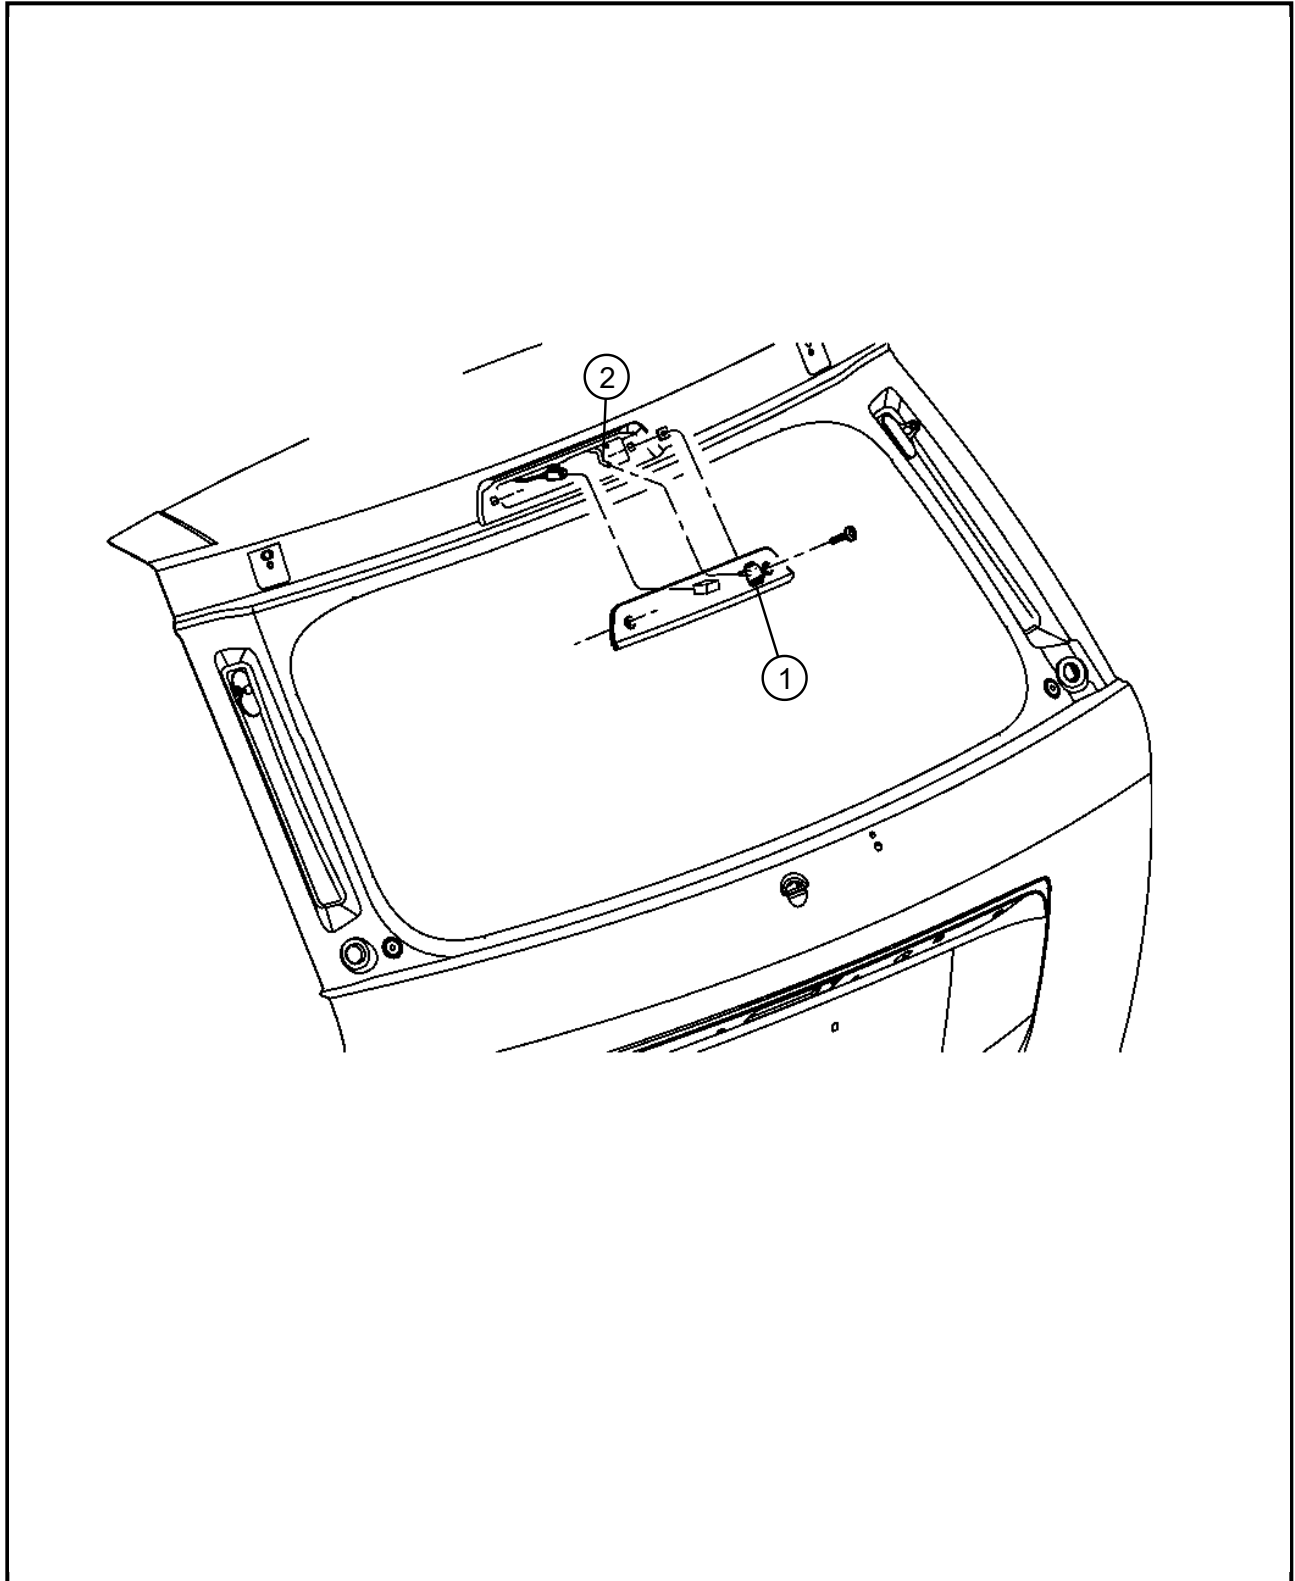

008 - Electrical/300 - Wiper and Washer System

DESCRIPTION

Item	Description	Part Number	Qty	Supersedence	Tech Tip	Engine	Trans	Line	Body
1	NOZZLE, Liftgate Washer	68025039AA	1	No					
2	HOSE, Washer, Body, Serviced in headliner								

Note: The item number that is listed in negative(-) indicates there is no illustration available.