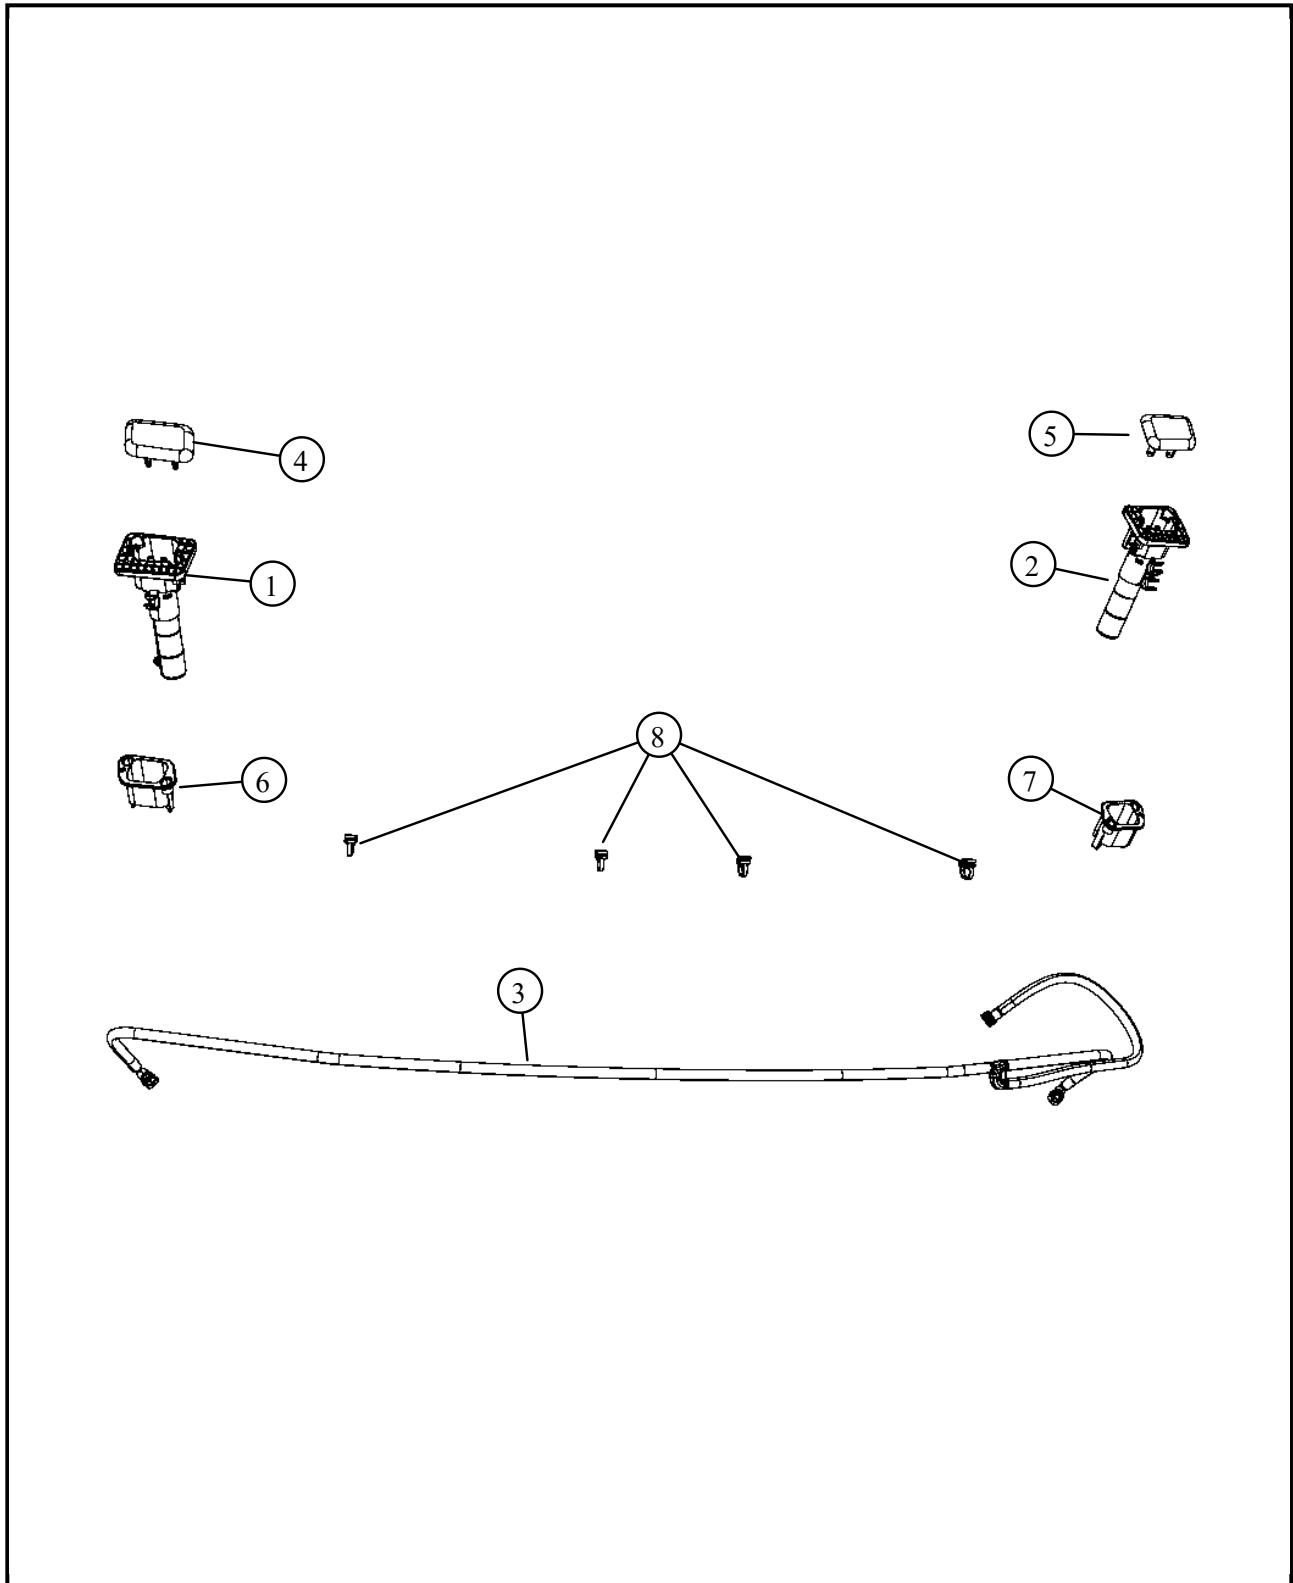

008 - Electrical/300 - Wiper and Washer System

DESCRIPTION

Item	Description	Part Number	Qty	Supersedence	Tech Tip	Engine	Trans	Line	Body
1	NOZZLE, Washer, Headlamp	68035562AA	1	No					
2	NOZZLE, Washer, Headlamp	68035563AA	1	No					
3	HOSE, Washer, Headlamp	68035554AA	1	No					
4	COVER, Headlamp Washer	68035560AA	1	No					
5	COVER, Headlamp Washer	68035561AA	1	No					
6	PLATE, Retaining	68035564AA	1	No					
7	PLATE, Retaining	68035565AA	1	No					
8	CLIP, Washer Hose	68035558AA	4	No					

Note: The item number that is listed in negative(-) indicates there is no illustration available.