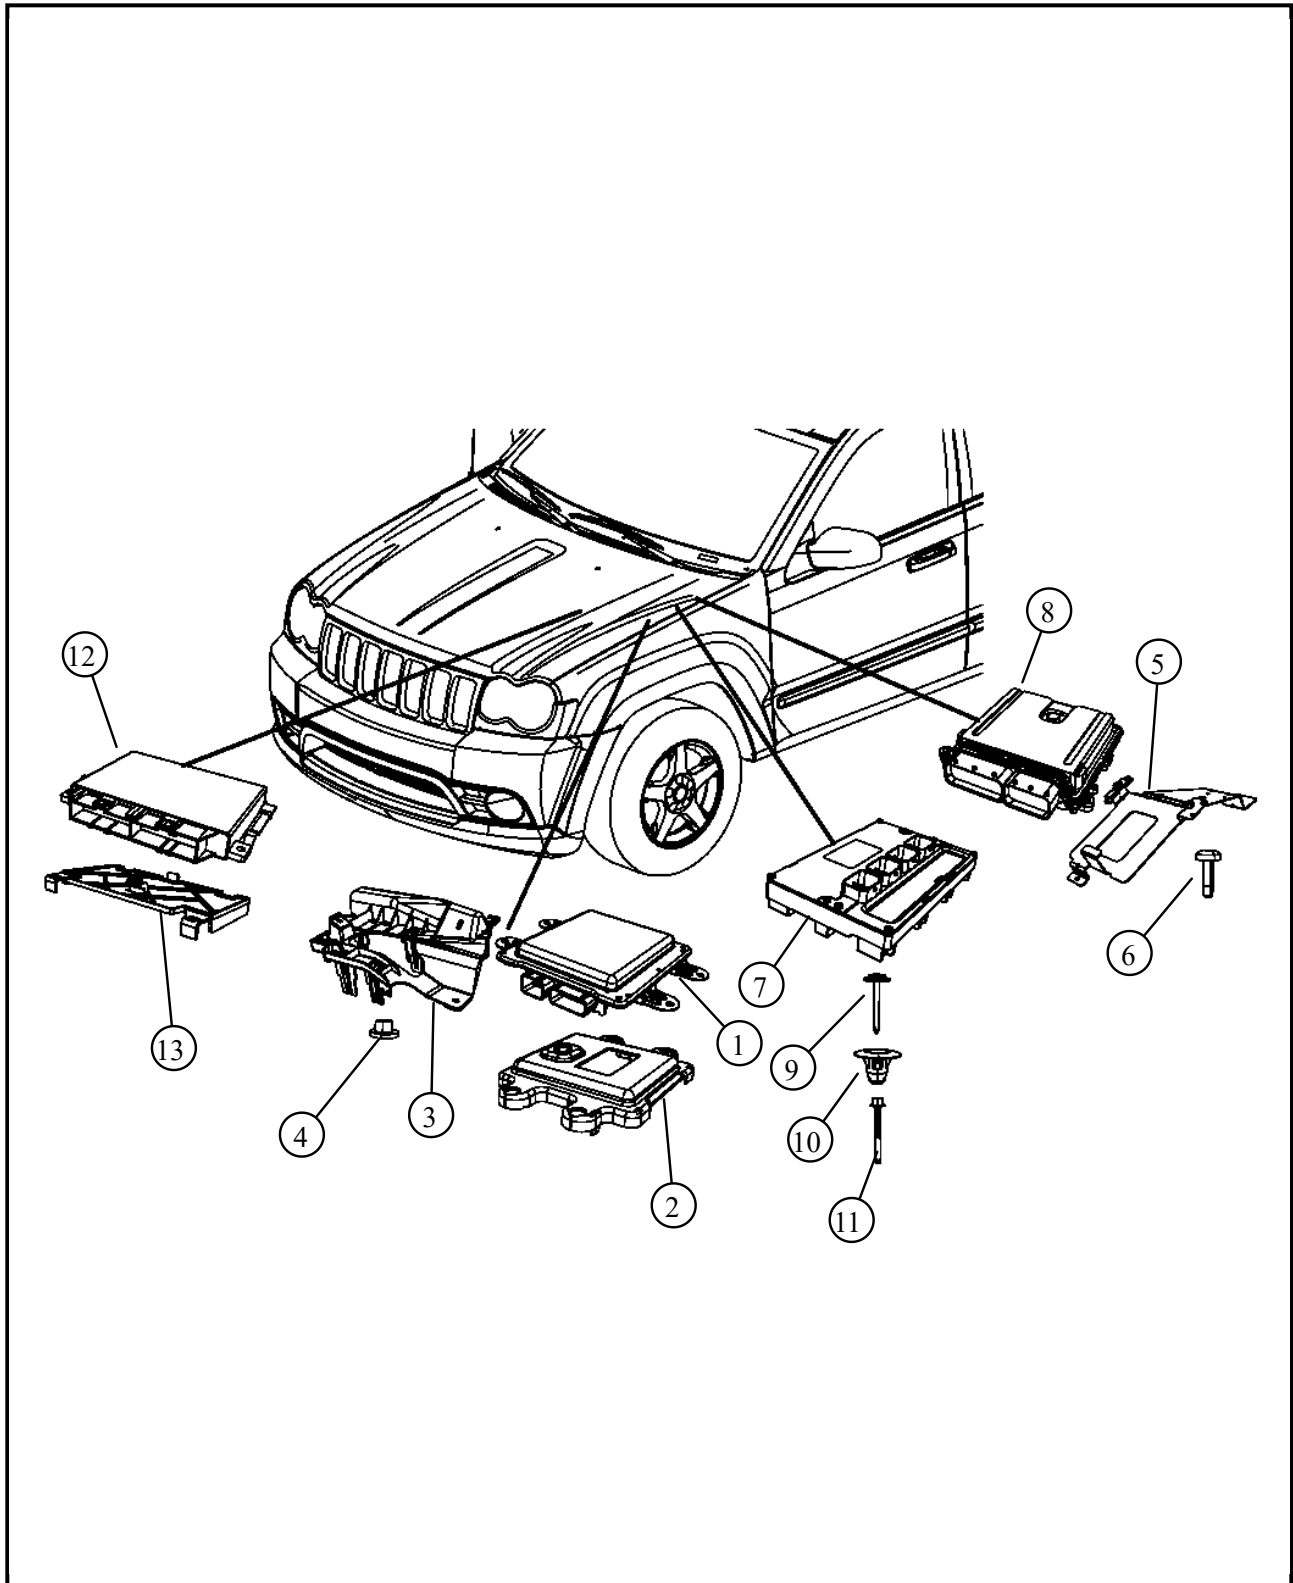

008 - Electrical/400 - Keys, Modules and Engine Controllers

DESCRIPTION

Item	Description	Part Number	Qty	Supersedence	Tech Tip	Engine	Trans	Line	Body
1	MODULE, Front Control	04692163AE	1	Yes		EX0			
	MODULE	04692163AF	1	Yes					
	MODULE	04692163AG	1	Yes					
2	COVER, Control Unit	04692074AA	1	No		EX0			
3	BRACKET, Power Distribution Center	56049995AB	1	No					
4	NUT, M6x1.00								
		06101968	2	No					
		06101968	2	No					
		06101968	3	No					
5	BRACKET, Powertrain Control Module								
		05149043AB	1	No		EXL			
		05149043AB	1	No		EXL	DG0		
6	SCREW, Pan Head, M8	06505026AA	2	No		EXL	DG0		
7	MODULE, Powertrain Control, Generic								
8	MODULE, Engine controller, Diesel	05187198AB	1	Yes		EX0			
	MODULE	05187198AC	1	Yes					
	MODULE	05187198AD	1	Yes					
9	FASTENER								
10	PLUG, Door Trim Panel								
11	SCREW, Tapping Hex Flange Head, M5x0.8x55.00								
12	MODULE, Transmission Control	05150186AE	1	Yes			DGU		
	MODULE	05150186AG	1	Yes					

Item	Description	Part Number	Qty	Supersedence	Tech Tip	Engine	Trans	Line	Body
	MODULE	05150186AH	1	Yes					
	MODULE	05150240AB	1	Yes					
13	BRACKET, Control Unit	56044171AD	1	No			DGU		

Note: The item number that is listed in negative(-) indicates there is no illustration available.