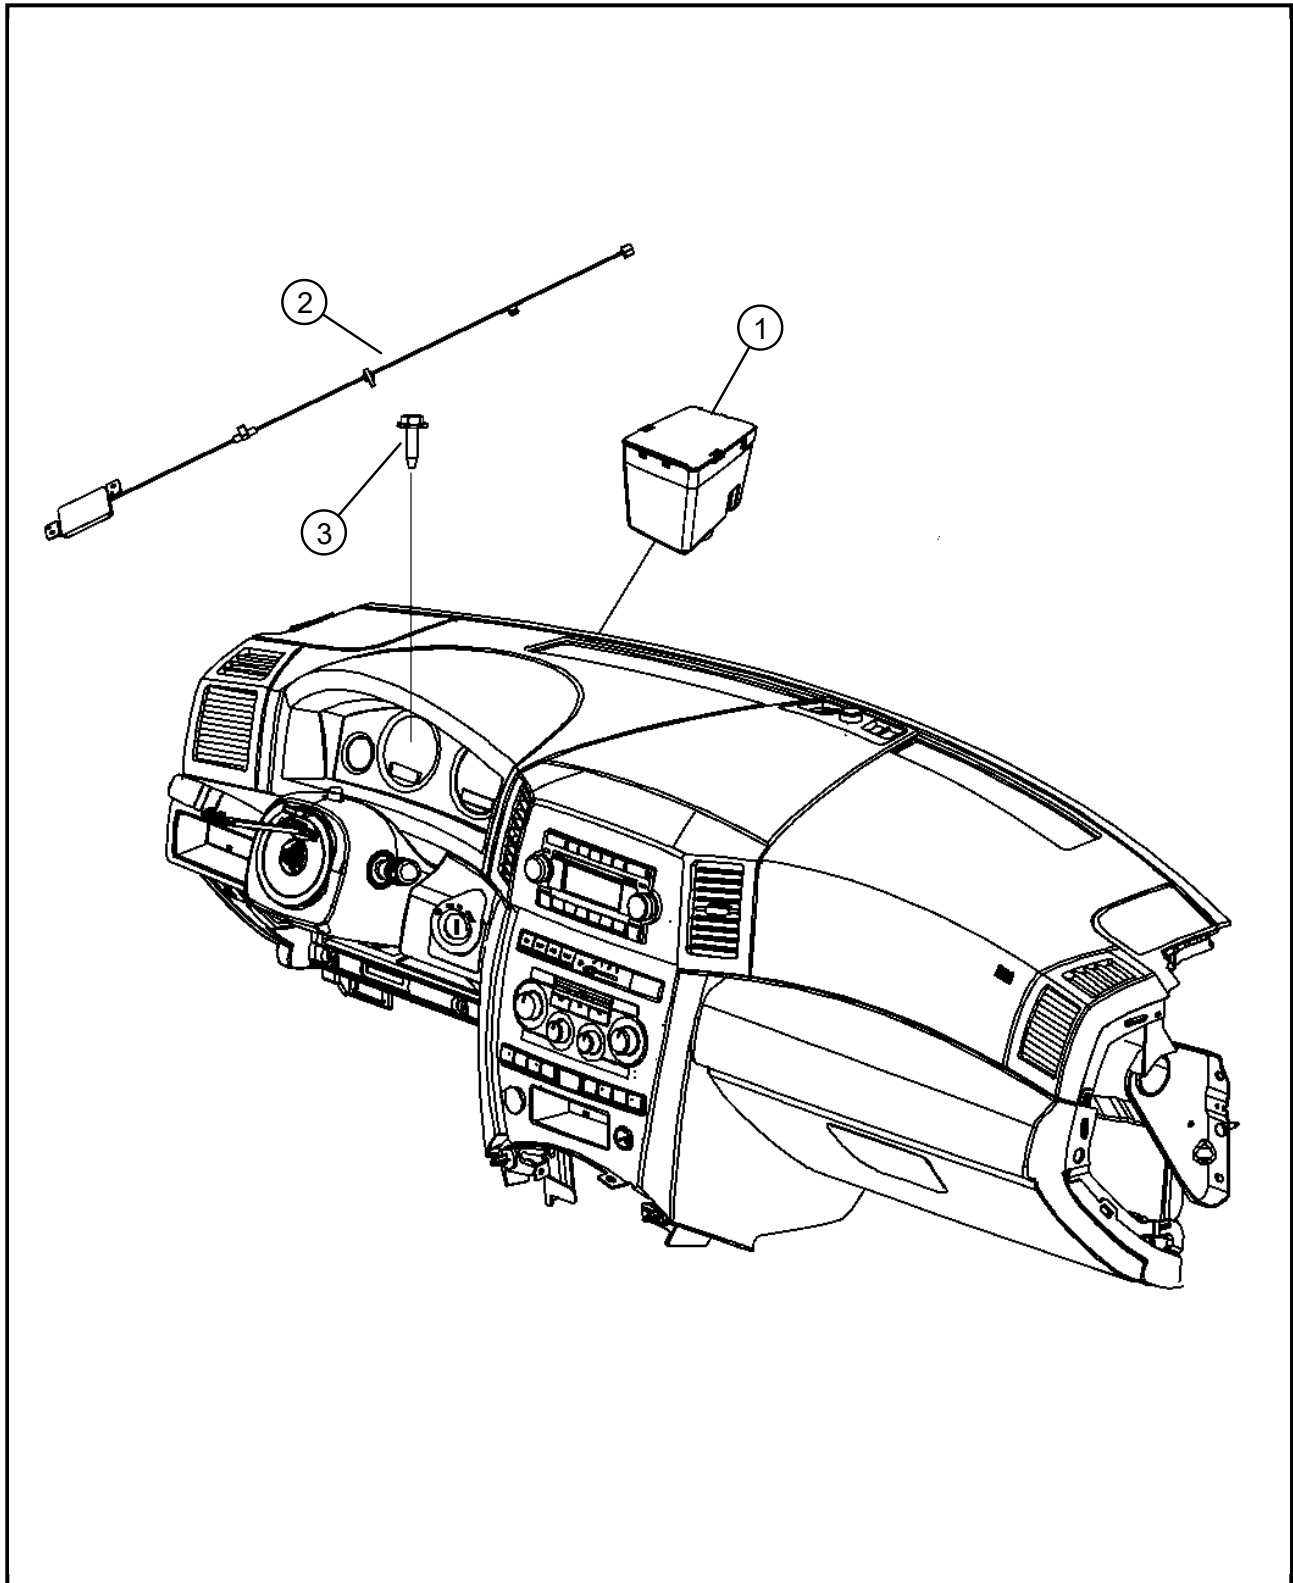

008 - Electrical/400 - Keys, Modules and Engine Controllers

DESCRIPTION

Item	Description	Part Number	Qty	Supersedence	Tech Tip	Engine	Trans	Line	Body
1	RECEIVER, Wireless Ignition Node	05026529AB	1	Yes					
	RECEIVER	05026529AC	1	Yes					
	RECEIVER	05026529AD	1	Yes					
	RECEIVER	05026529AE	1	Yes					
	RECEIVER	68210150AB	1	Yes					
2	ANTENNA, Keyless Entry								
3	SCREW, Tapping Hex Head, M4.2X1.7X15.80								

Note: The item number that is listed in negative(-) indicates there is no illustration available.