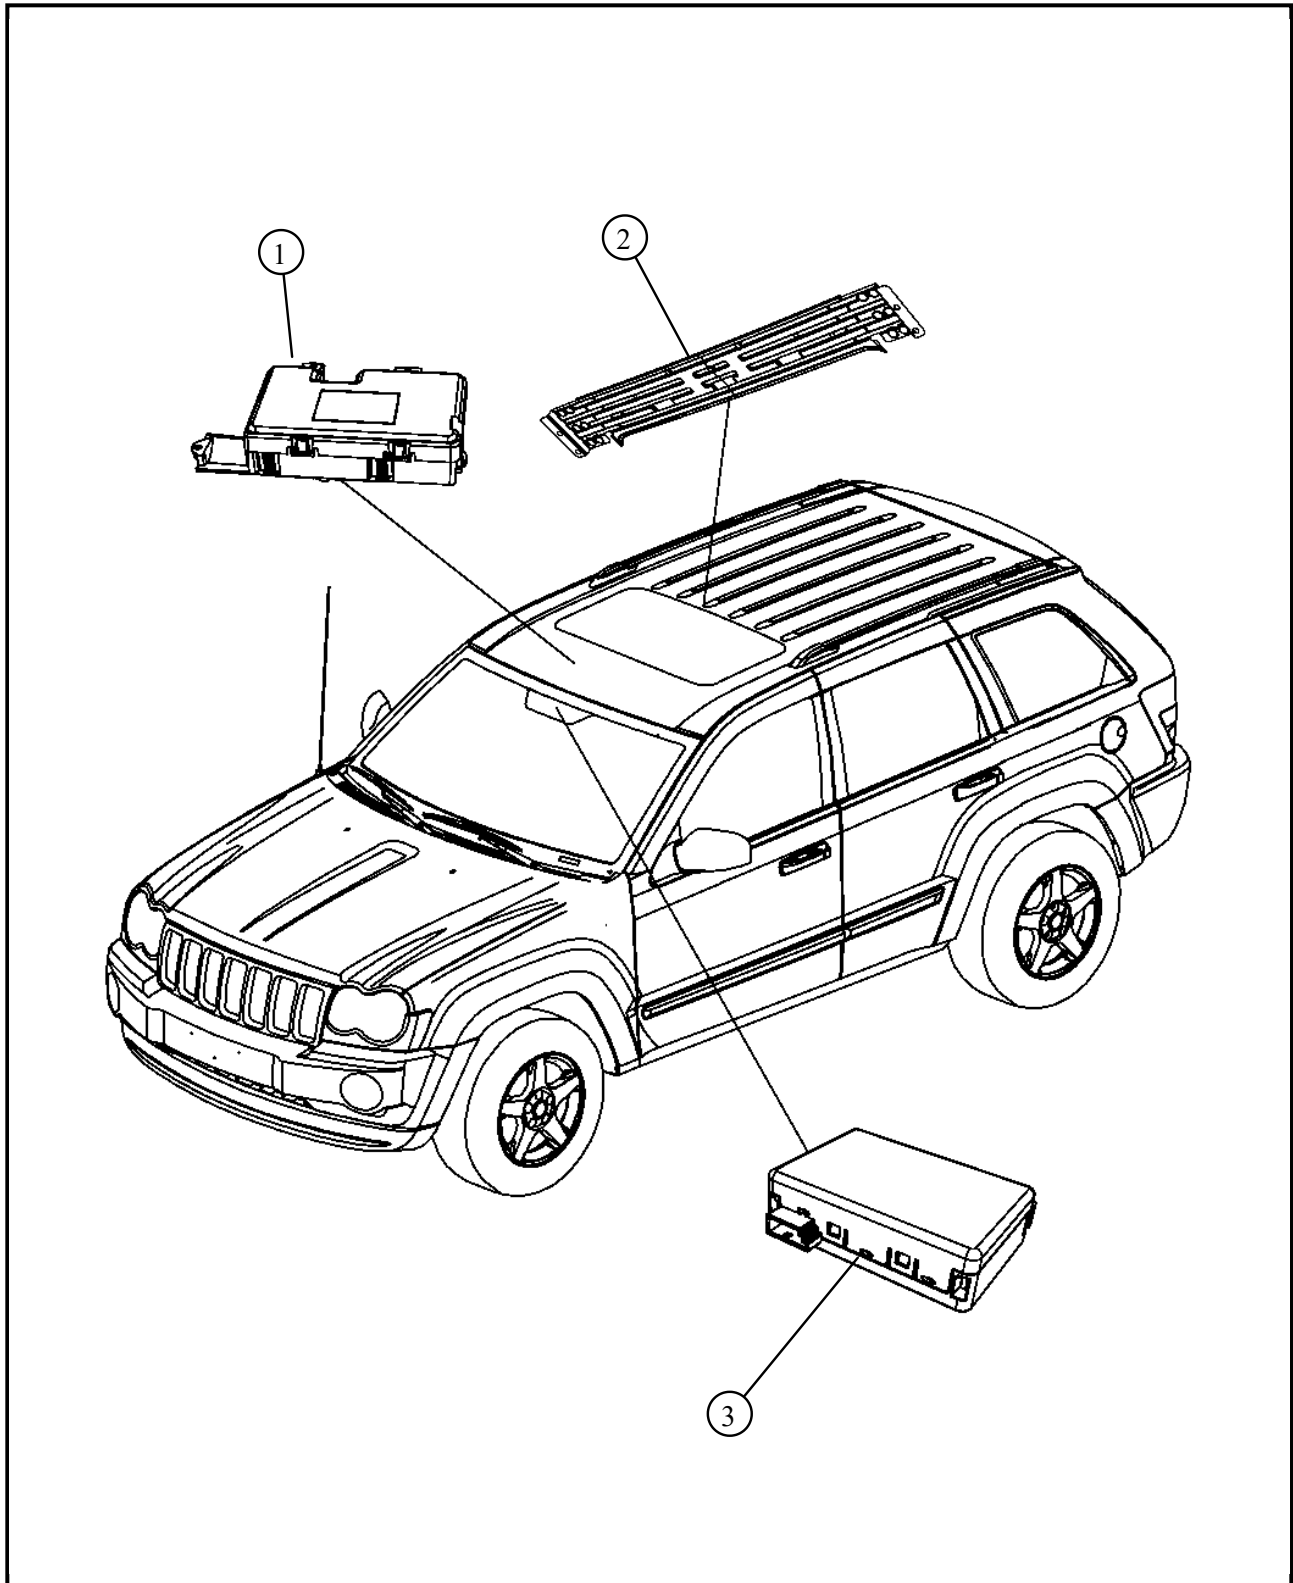

008 - Electrical/400 - Keys, Modules and Engine Controllers

DESCRIPTION

Item	Description	Part Number	Qty	Supersedence	Tech Tip	Engine	Trans	Line	Body
1	MODULE, Compass	1HT90BD1AA	1	No					
2	MODULE, Rain Sensor	56050078AN	1	Yes					
	MODULE	56050078AO	1	Yes					
3	MOTOR/MODULE, Sunroof								

Note: The item number that is listed in negative(-) indicates there is no illustration available.