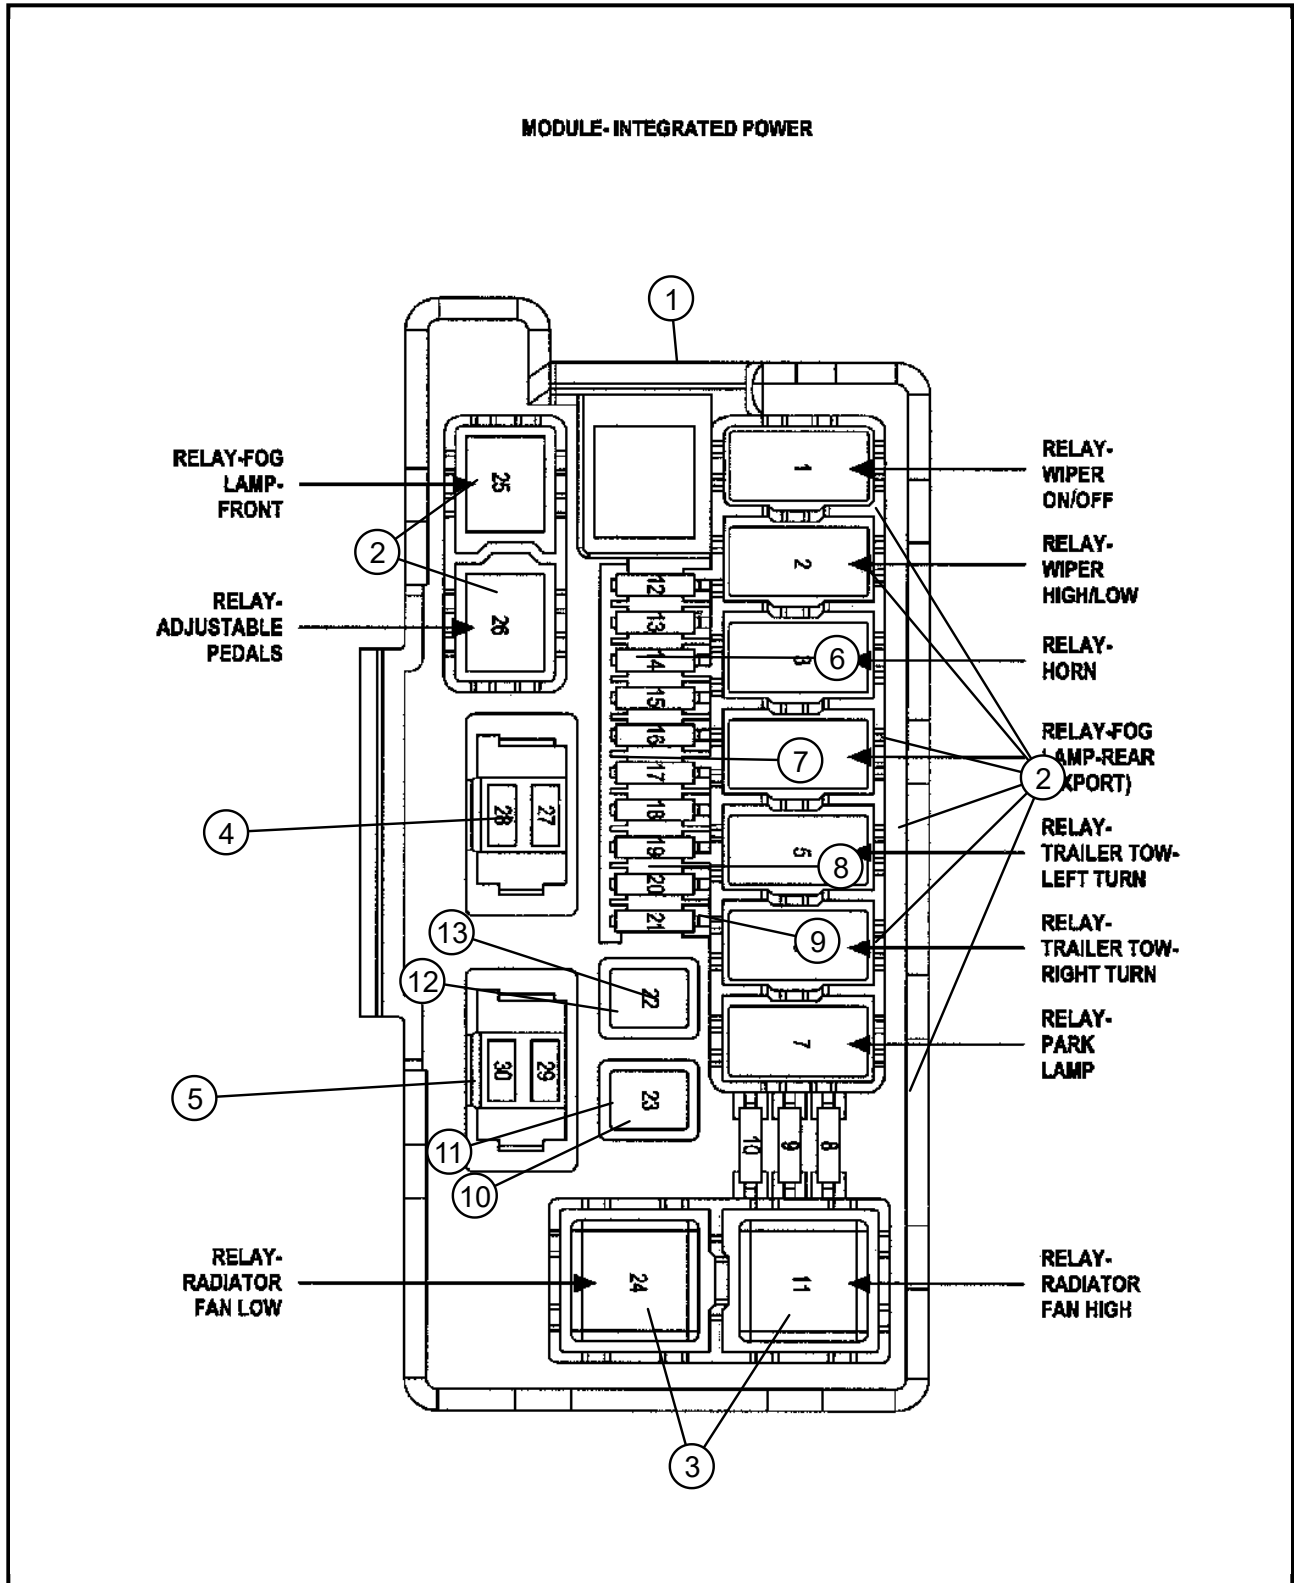

008 - Electrical/500 - Power Distribution Center, Fuse Block, Junction Block, Relays and Fuses

DESCRIPTION

Item	Description	Part Number	Qty	Supersedece	Tech Tip	Engine	Trans	Line	Body
1	POWER DISTRIBUTION CENTER	04692167AB	1	Yes		EX0			
	POWER DISTRIBUTION CENTER	04692164AB	1	Yes					
	POWER DISTRIBUTION CENTER	04692164AC	1	Yes					
2	RELAY, Mini								
		04671168	1	No					
		04671168	9	No		EX0			
		04671168	1	No					
3	RELAY, Mini								
		04671168	1	No					
		04671168	9	No		EX0			
		04671168	1	No					
4	FUSE CARTRIDGE, 30 Amp	04868007AA	1	Yes		EX0			
	FUSE	04868007AB	1	Yes					
5	FUSE CARTRIDGE, 50 Amp	06102078AA	1	No		EX0			
6	FUSE, Mini, 10 AMP, Red	000ATM10	5	No		EX0			
7	FUSE, Mini, 15 AMP, Light Blue	000ATM15	1	No		EX0			
8	FUSE, Mini, 20 AMP, Yellow	000ATM20	11	No		EX0			
9	FUSE, Mini, 25 Amp, Natural	000ATM25	1	No		EX0			
10	FUSE, Maxi, 50 AMP, Red	000MAX50	1	No		EX0			
11	FUSE, Mini, 30 AMP, Green	000ATM30	1	No		EX0			

Item	Description	Part Number	Qty	Supersedence	Tech Tip	Engine	Trans	Line	Body
12	FUSE, Maxi, 30 Amp, Green	000MAX30	1	No		EX0			
13	FUSE, Maxi, 40 AMP, Orange	000MAX40	1	No		EX0			
-14	COVER, Power Distribution Center	68026933AA	1	No		EX0			

Note: The item number that is listed in negative(-) indicates there is no illustration available.