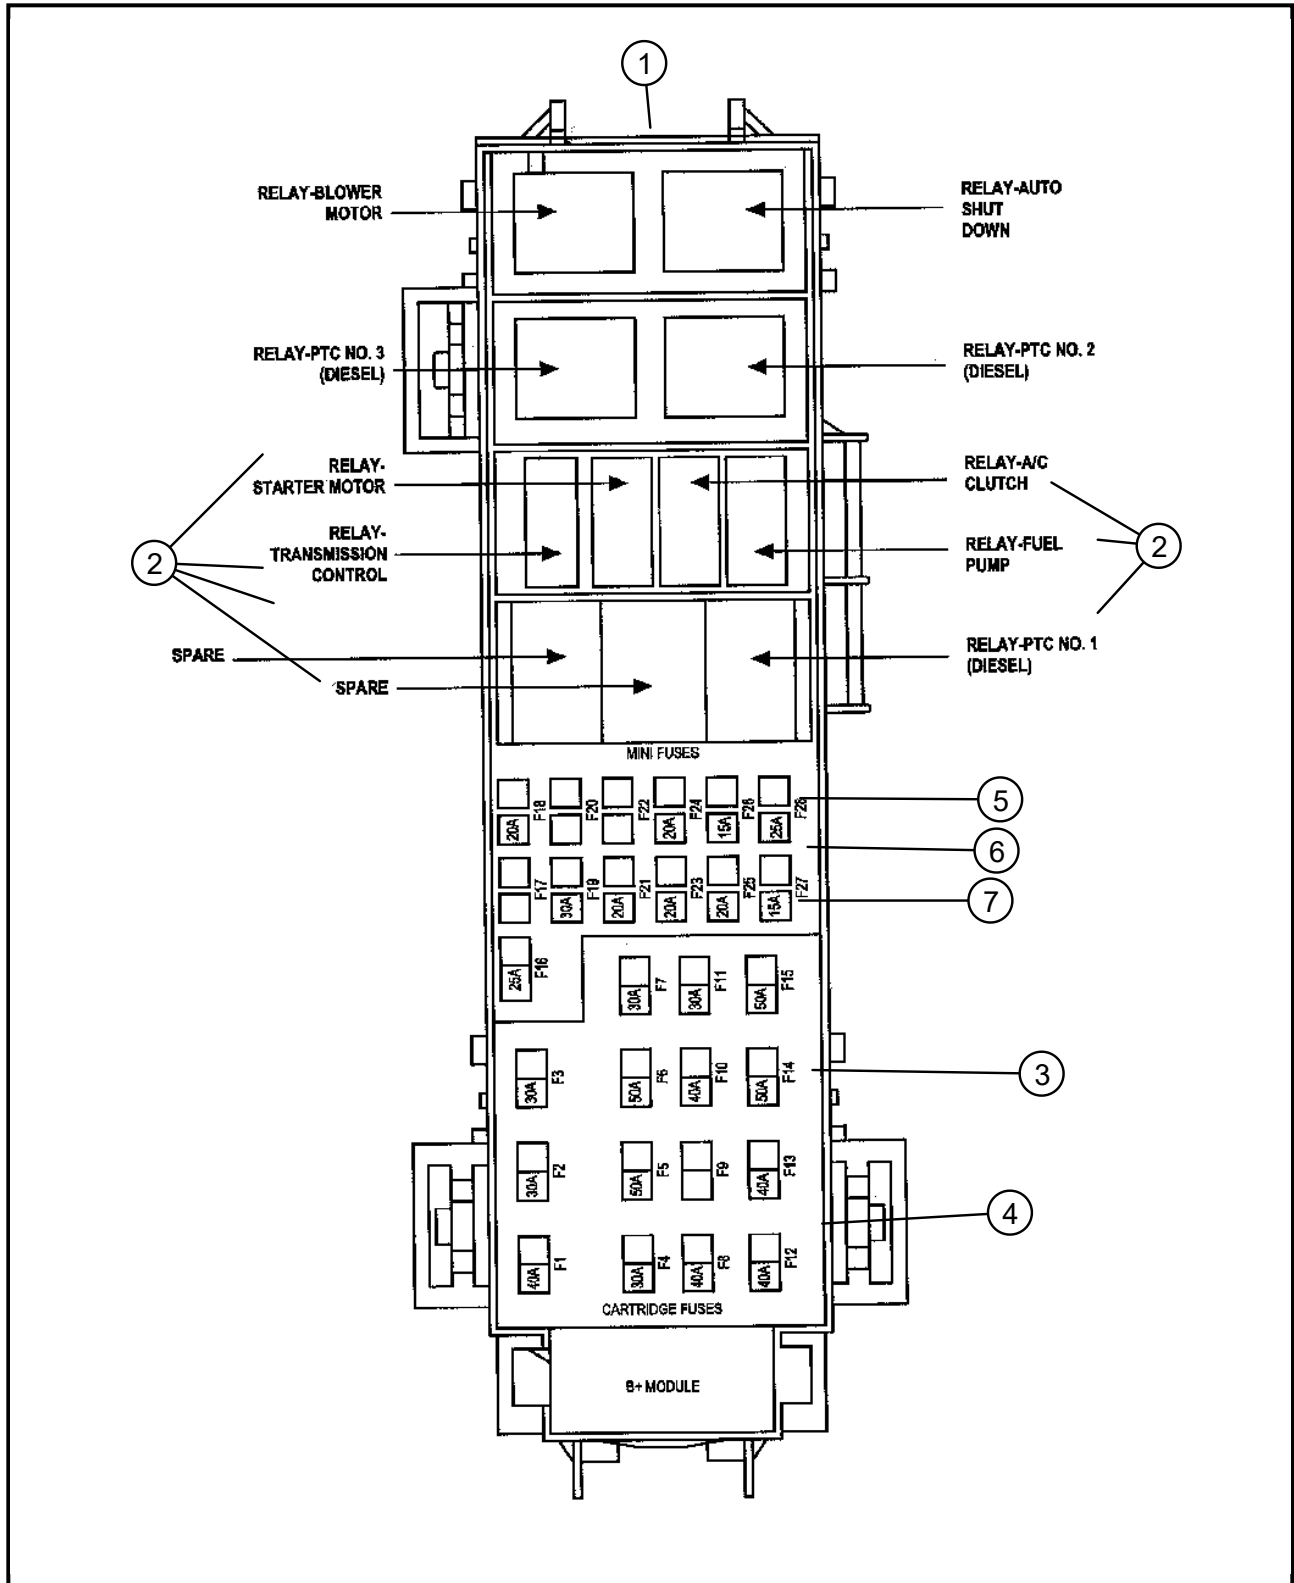

008 - Electrical/500 - Power Distribution Center, Fuse Block, Junction Block, Relays and Fuses

DESCRIPTION

Item	Description	Part Number	Qty	Supersedence	Tech Tip	Engine	Trans	Line	Body
1	POWER DISTRIBUTION CENTER, Serviced in Headlamp to Dash Wiring								
2	RELAY, Mini	04727370AA	2	No		EX0			
3	FUSE CARTRIDGE, 30 Amp	04868007AA	1	Yes		EX0			
	FUSE	04868007AB	1	Yes					
4	FUSE CARTRIDGE, 50 Amp	06102078AA	1	No		EX0			
5	FUSE, Mini, 10 AMP, Red	000ATM10	5	No		EX0			
6	FUSE, Mini, 15 AMP, Light Blue	000ATM15	1	No		EX0			
7	FUSE, Mini, 20 AMP, Yellow	000ATM20	11	No		EX0			

Note: The item number that is listed in negative(-) indicates there is no illustration available.