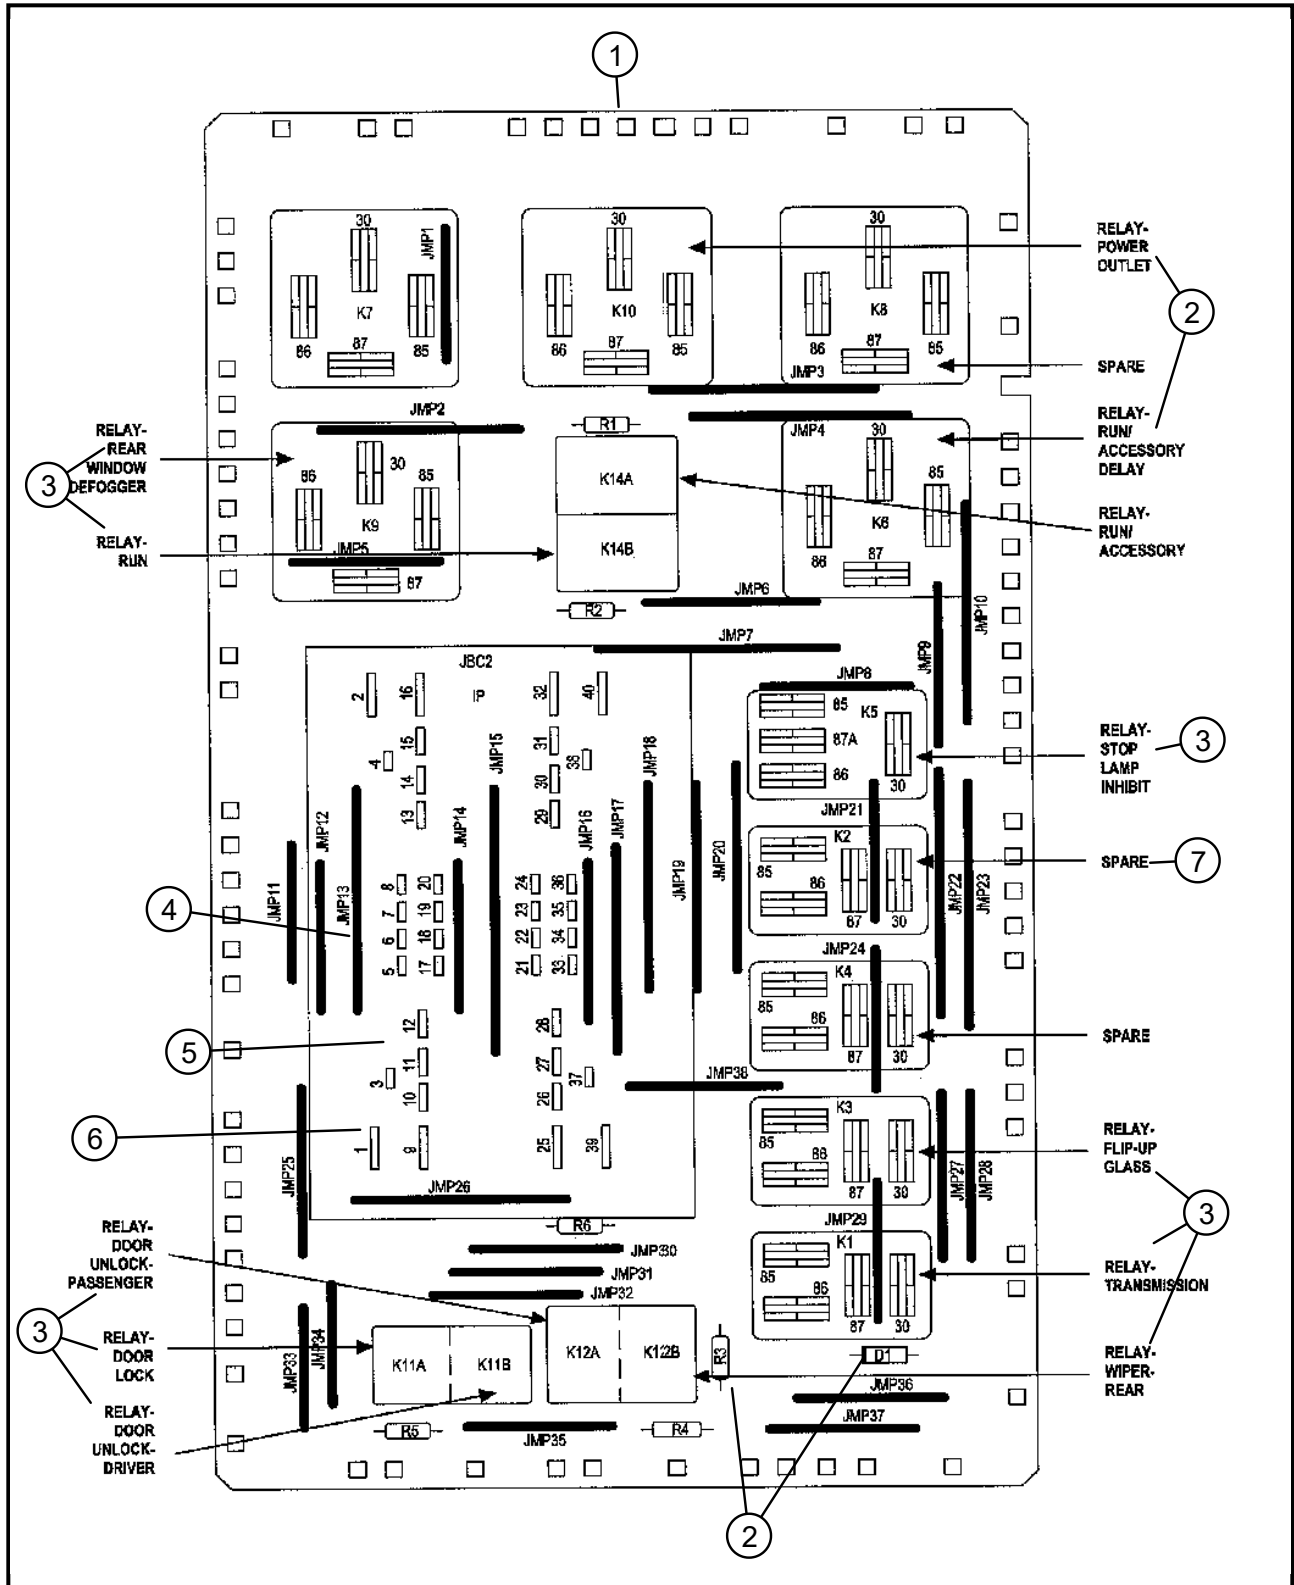

008 - Electrical/500 - Power Distribution Center, Fuse Block, Junction Block, Relays and Fuses

DESCRIPTION

Item	Description	Part Number	Qty	Supersedence	Tech Tip	Engine	Trans	Line	Body
1	JUNCTION BLOCK, Relay	56048366AE	1	No					
2	BREAKER, Circuit								
	Silver	05143950AA	1	No					
	Gold	05143953AA	1	No					
3	RELAY, Mini								
		04671168	1	No					
		04671168	9	No		EX0			
		04671168	1	No					
4	FUSE, Mini, 10 AMP, Red	000ATM10	5	No		EX0			
5	FUSE, Mini, 15 AMP, Light Blue	000ATM15	1	No		EX0			
6	FUSE, Mini, 20 AMP, Yellow	000ATM20	11	No		EX0			
7	RELAY, Mini	04727370AA	2	No		EX0			

Note: The item number that is listed in negative(-) indicates there is no illustration available.