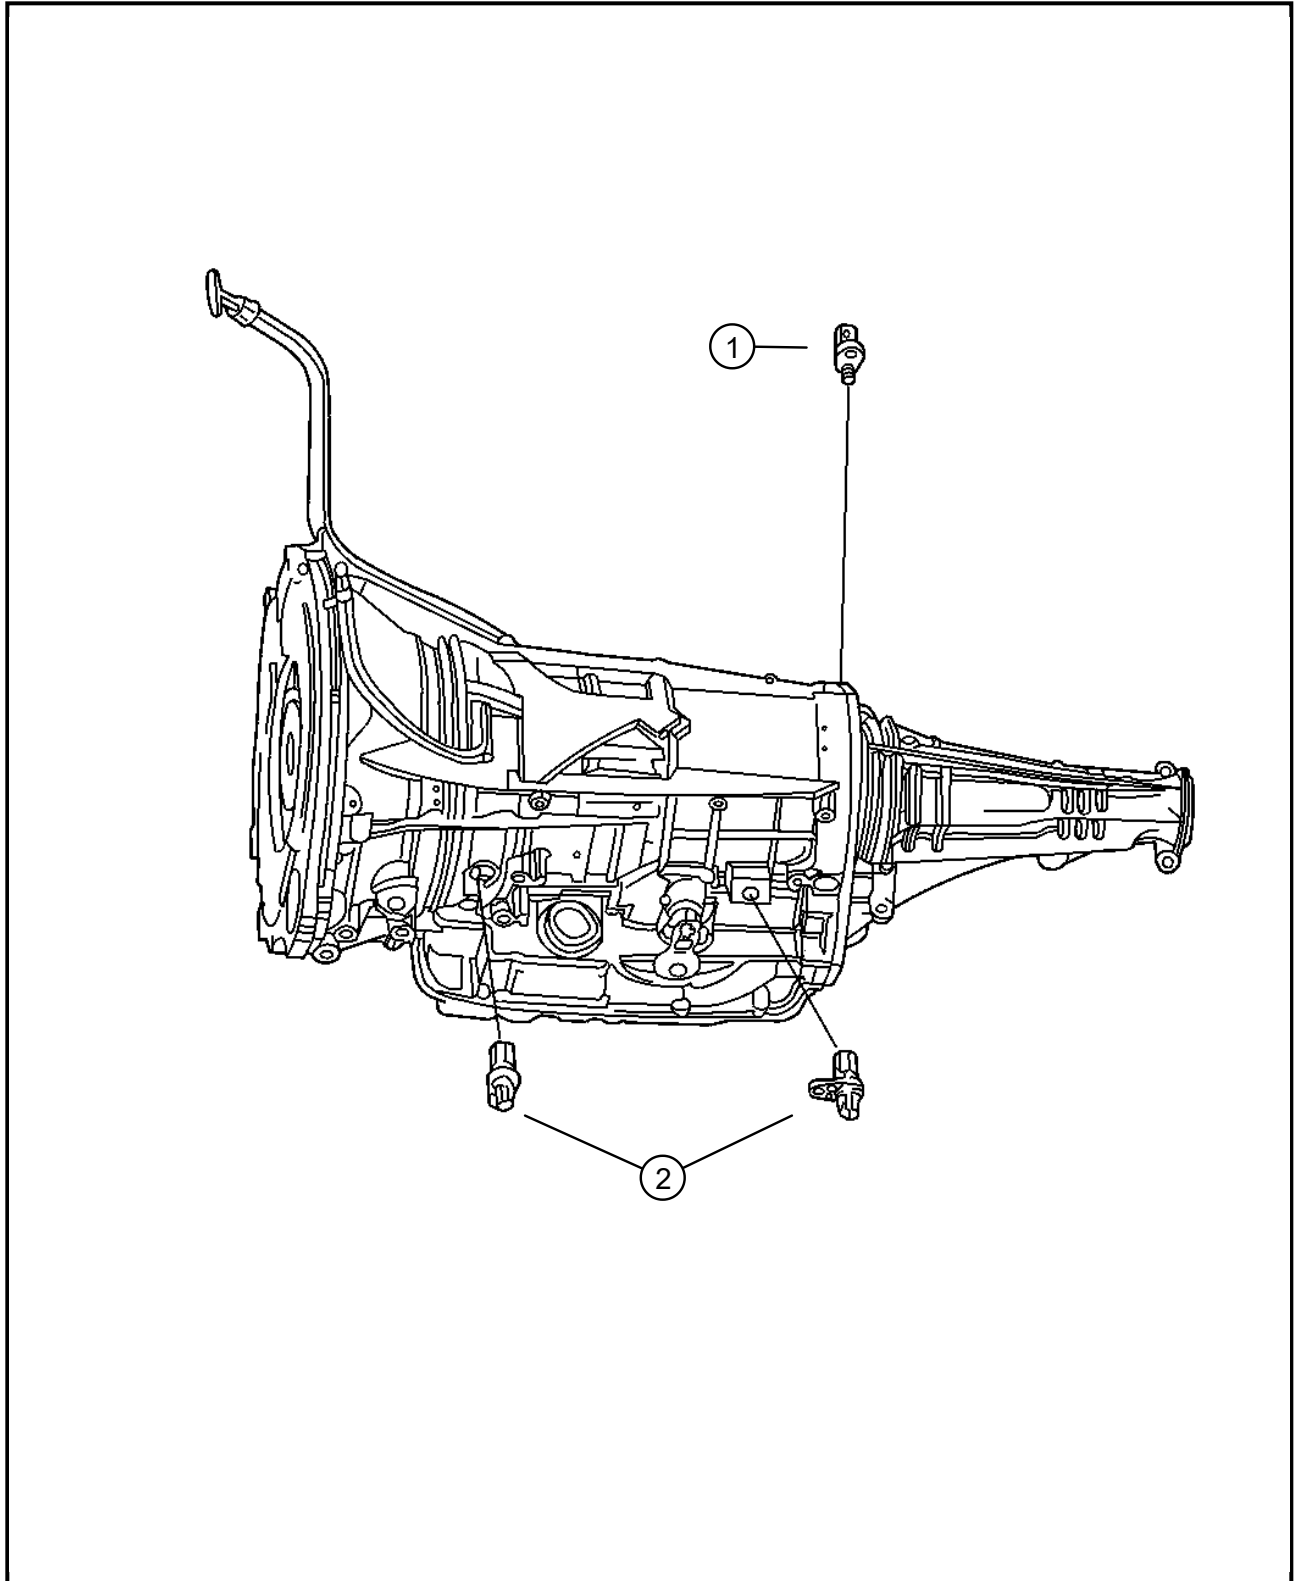

008 - Electrical/600 - Sensors

DESCRIPTION

Item	Description	Part Number	Qty	Supersedence	Tech Tip	Engine	Trans	Line	Body
1	TRANSDUCER, Pressure Sensor								
2	SENSOR, Transmission Input Speed								

Note: The item number that is listed in negative(-) indicates there is no illustration available.