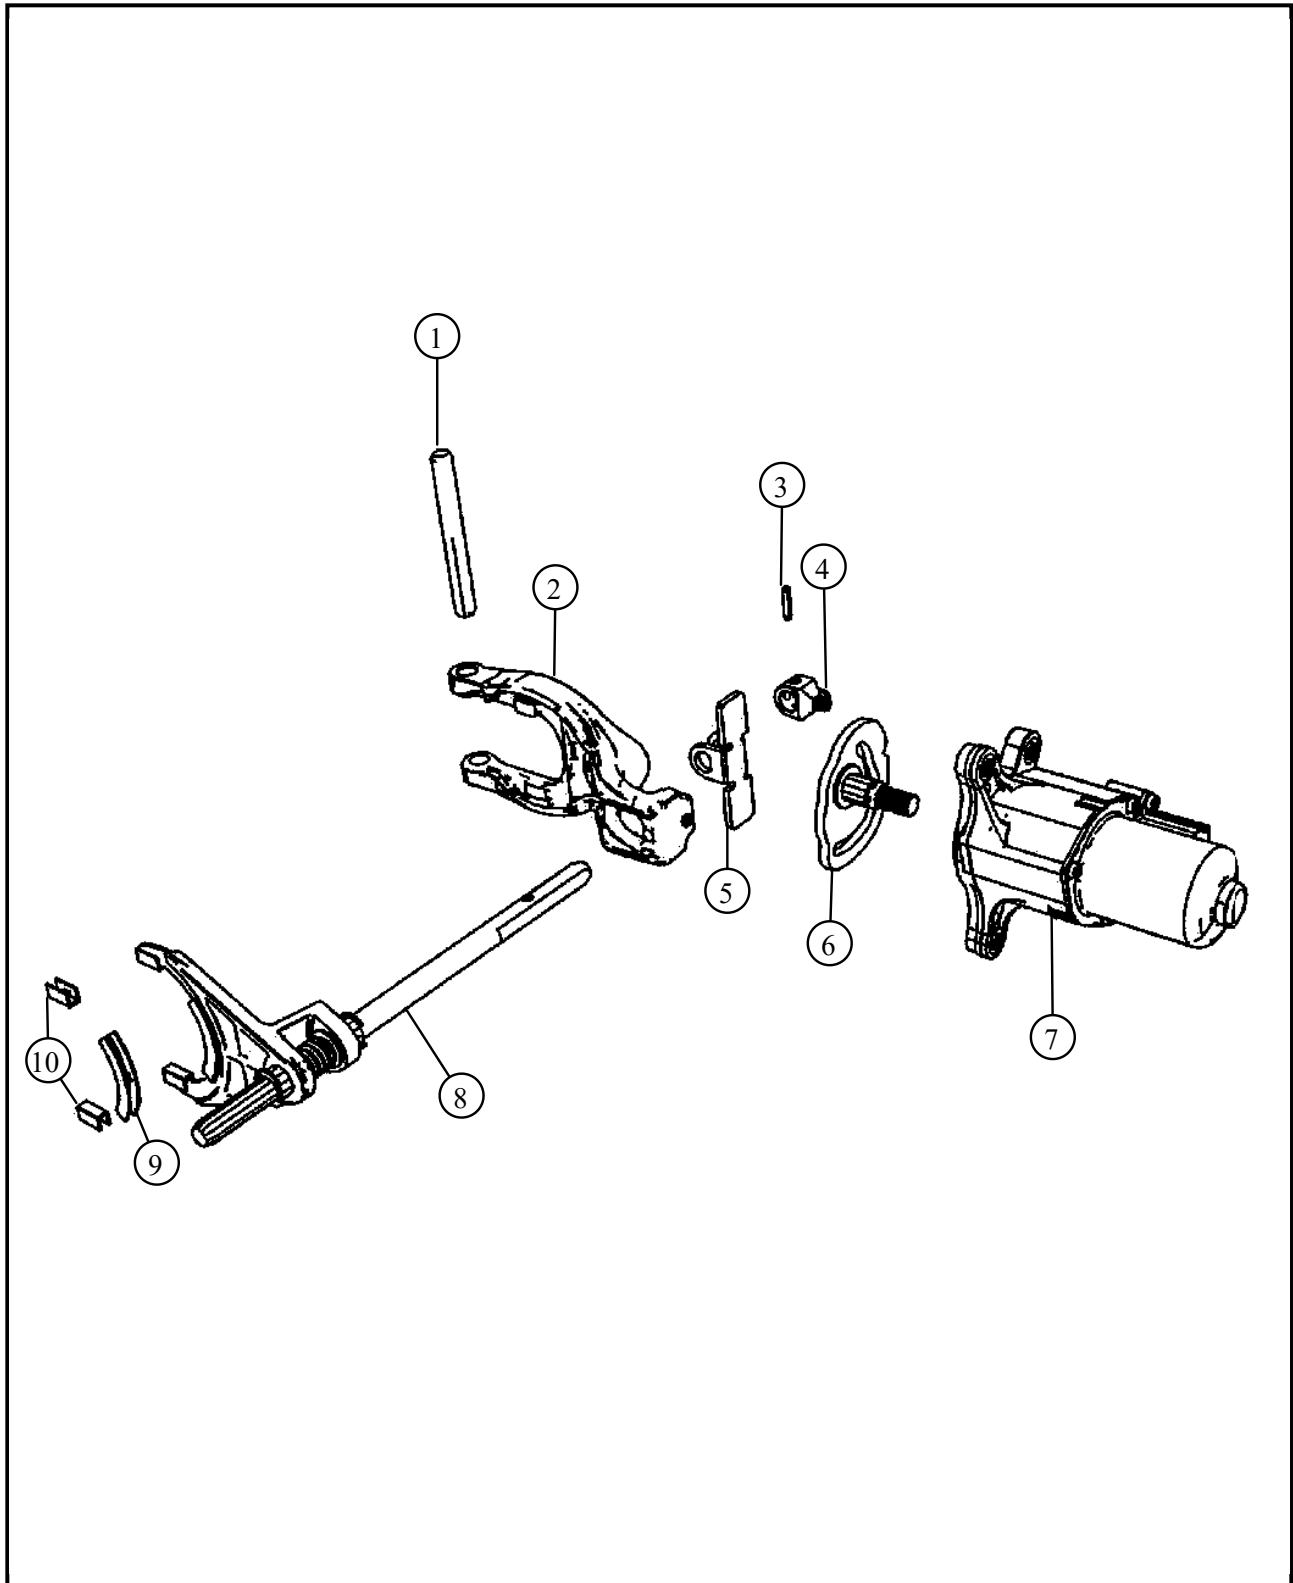

021DHX - NV245; Transfer Case/1000 - Fork and Rails

DESCRIPTION

Item	Description	Part Number	Qty	Supersedence	Tech Tip	Engine	Trans	Line	Body
1	RAIL, Shift	05143981AA	1	No		EX0			
2	LEVER, Transfer Case	05161975AA	1	No		EX0			
3	PIN	06101475	1	No		EX0			
4	BRACKET	05170304AA	1	No		EX0			
5	ROLLER, Shift Rail	05170305AA	1	No		EX0			
6	SECTOR, Transfer Case	05143769AB	1	No		EX0			
7	ACTUATOR, Transfer case	05143786AA	1	Yes		EX0			
	ACTUATOR KIT	68256976AA	1	Yes					
8	FORK, Transfer Case Mode Shift	05143753AA	1	No		EX0			
9	PAD, Shift Fork	05015832AA	1	No		EX0			
10	PAD, Shift Fork	05012018AA	2	No		EX0			

Note: The item number that is listed in negative(-) indicates there is no illustration available.