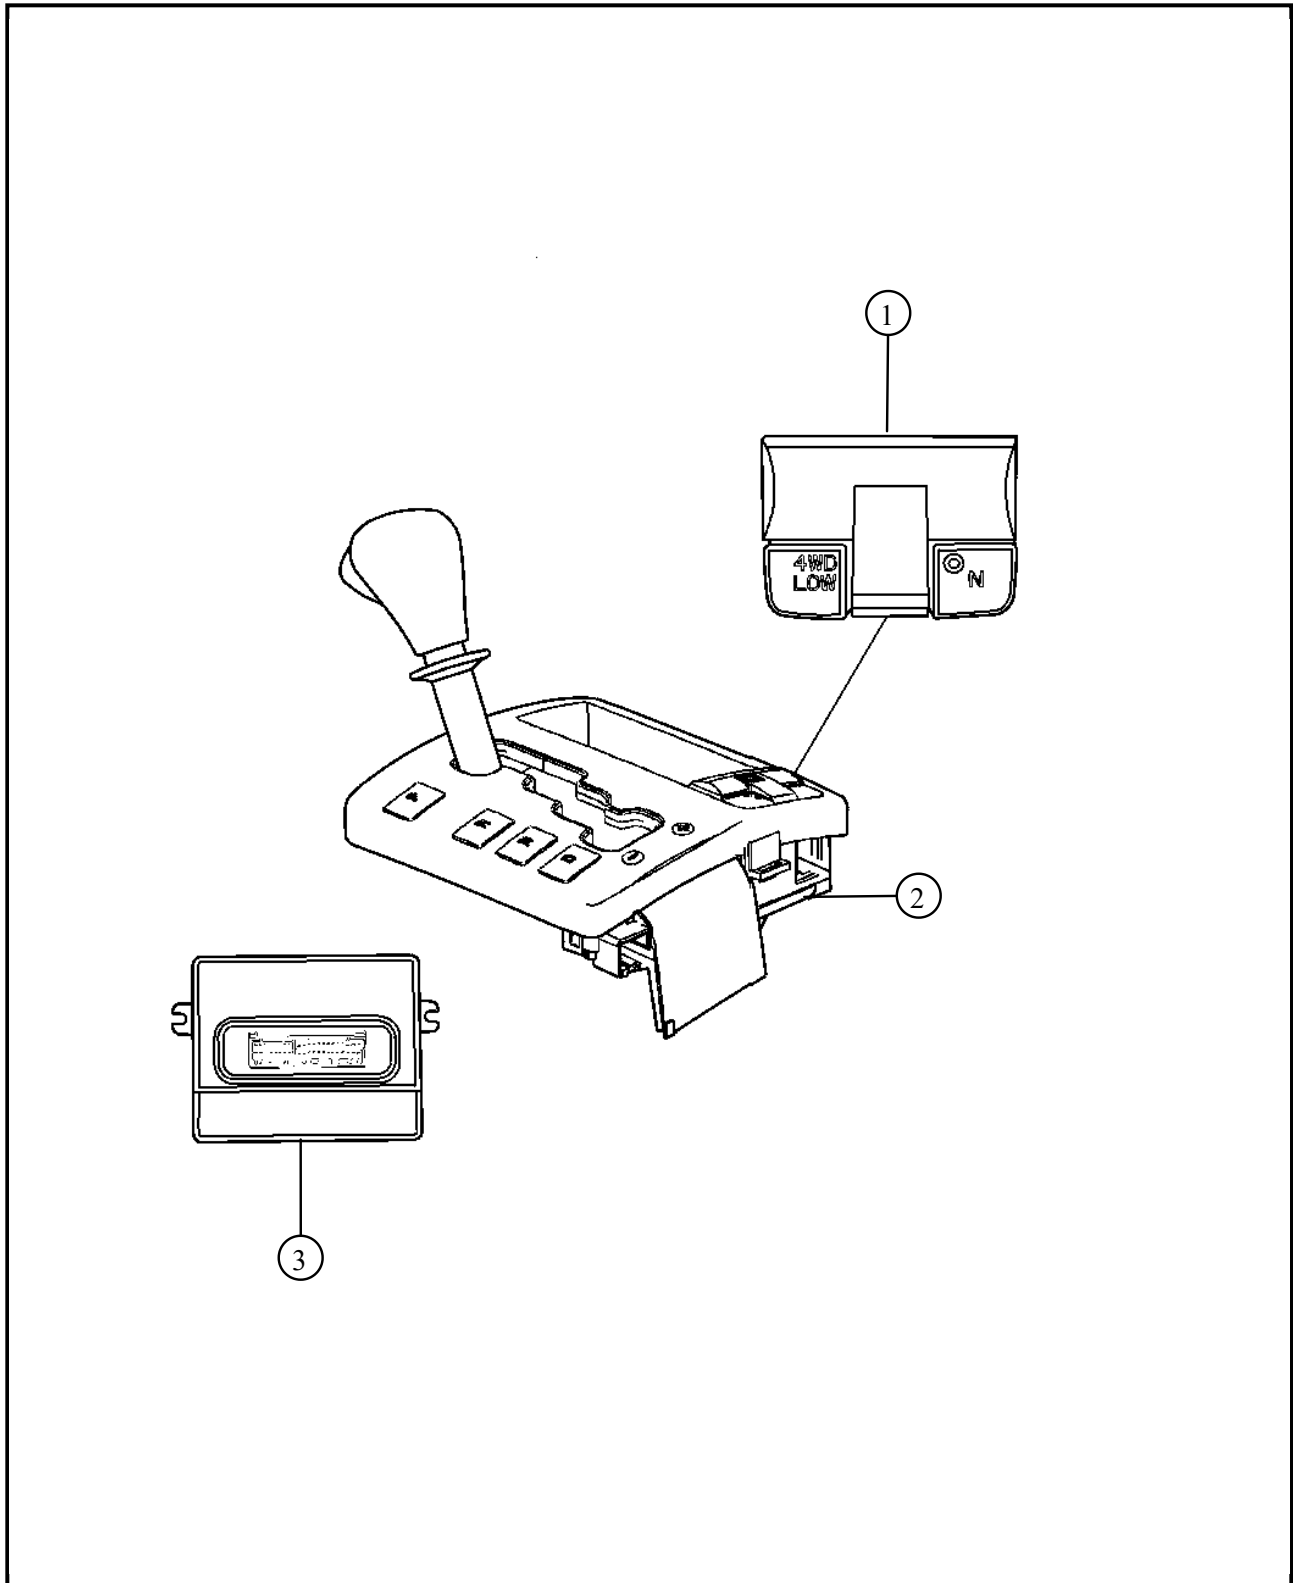

021DHX - NV245; Transfer Case/1100 - Gearshift Controls and Related Parts

DESCRIPTION

Item	Description	Part Number	Qty	Supersedence	Tech Tip	Engine	Trans	Line	Body
1	SWITCH, Transfer Case								
		56050139AG	1	No		EX0	DGU		
		56050139AG	1	No		EX0	DGU		
		56050139AG	1	No		EX0	DGU		
2	HOUSING AND LEVER, Shifter								
		52124682AC	1	Yes		EX0	DGU		
	HOUSING AND LEVER	52124682AD	1	Yes					
	HOUSING AND LEVER	52124682AE	1	Yes					
	HOUSING AND LEVER	68374926AA	1	Yes					
		52124682AD	1	Yes		EX0	DGU		
	HOUSING AND LEVER	52124682AE	1	Yes					
	HOUSING AND LEVER	68374926AA	1	Yes					
3	MODULE, Transfer Case Control	56044199AM	1	Yes					
	MODULE	56044199AN	1	Yes					
	CONTROL UNIT	RL044199AN	1	Yes					
	MODULE	56044199AO	1	Yes					
	MODULE	RL044199AO	1	Yes					
	MODULE	56044199AP	1	Yes					
	MODULE	RL044199AP	1	Yes					

Note: The item number that is listed in negative(-) indicates there is no illustration available.