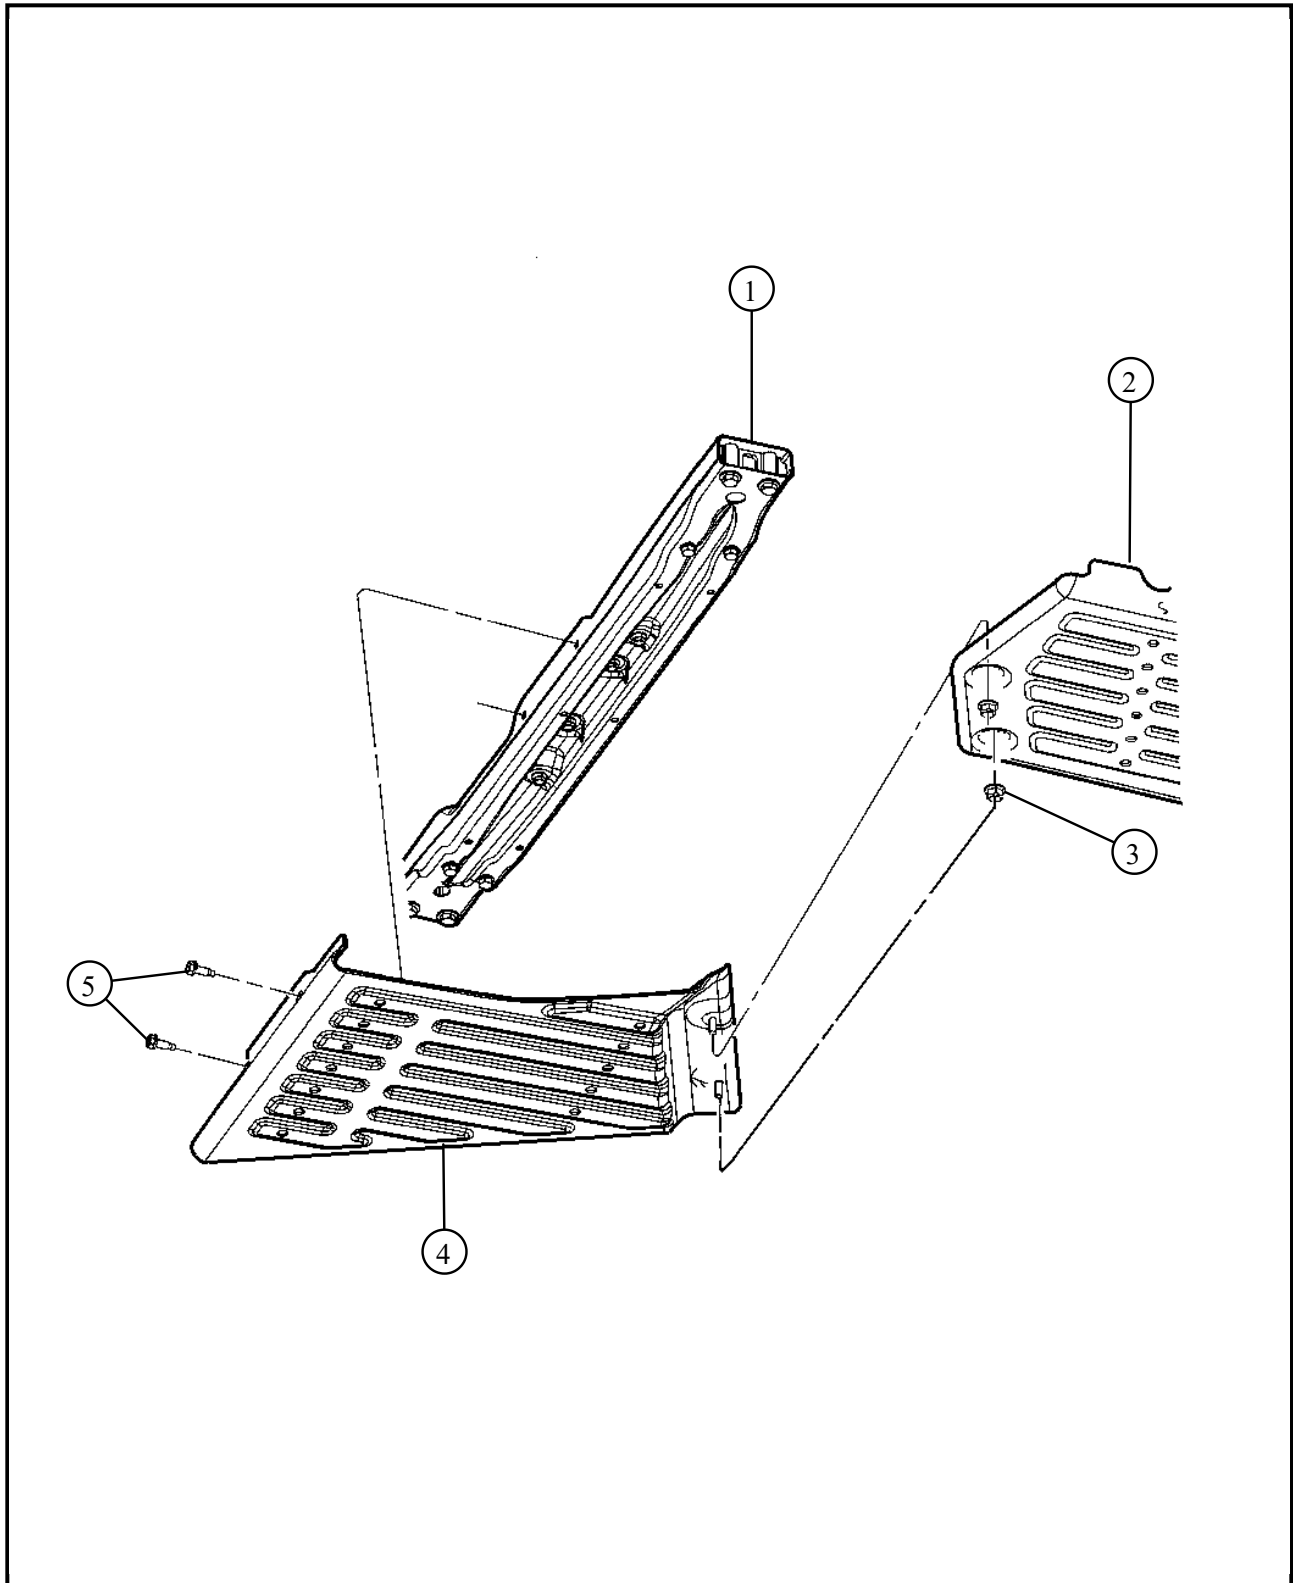

021DHX - NV245; Transfer Case/1200 - Mounting and Skid Plate

DESCRIPTION

Item	Description	Part Number	Qty	Supersedece	Tech Tip	Engine	Trans	Line	Body
1	CROSSMEMBER, Transmission	52090070AI	1	No					
2	SKID PLATE, Fuel Tank								
		52090274AF	1	No		EX0			
		52090274AF	1	No					
3	NUT, Hex Flange Lock, M10x1.50								
		06101696	3	No					
		06101696	2	No					
		06101696	2	No					
4	SKID PLATE, Transfer Case	52128499AC	1	Yes					
	SKID PLATE	52128499AD	1	Yes					
5	BOLT, Hex Head, M10x1.50x35.00								
		06508286AA	8	No					
		06508286AA	2	No		EX0			

Note: The item number that is listed in negative(-) indicates there is no illustration available.