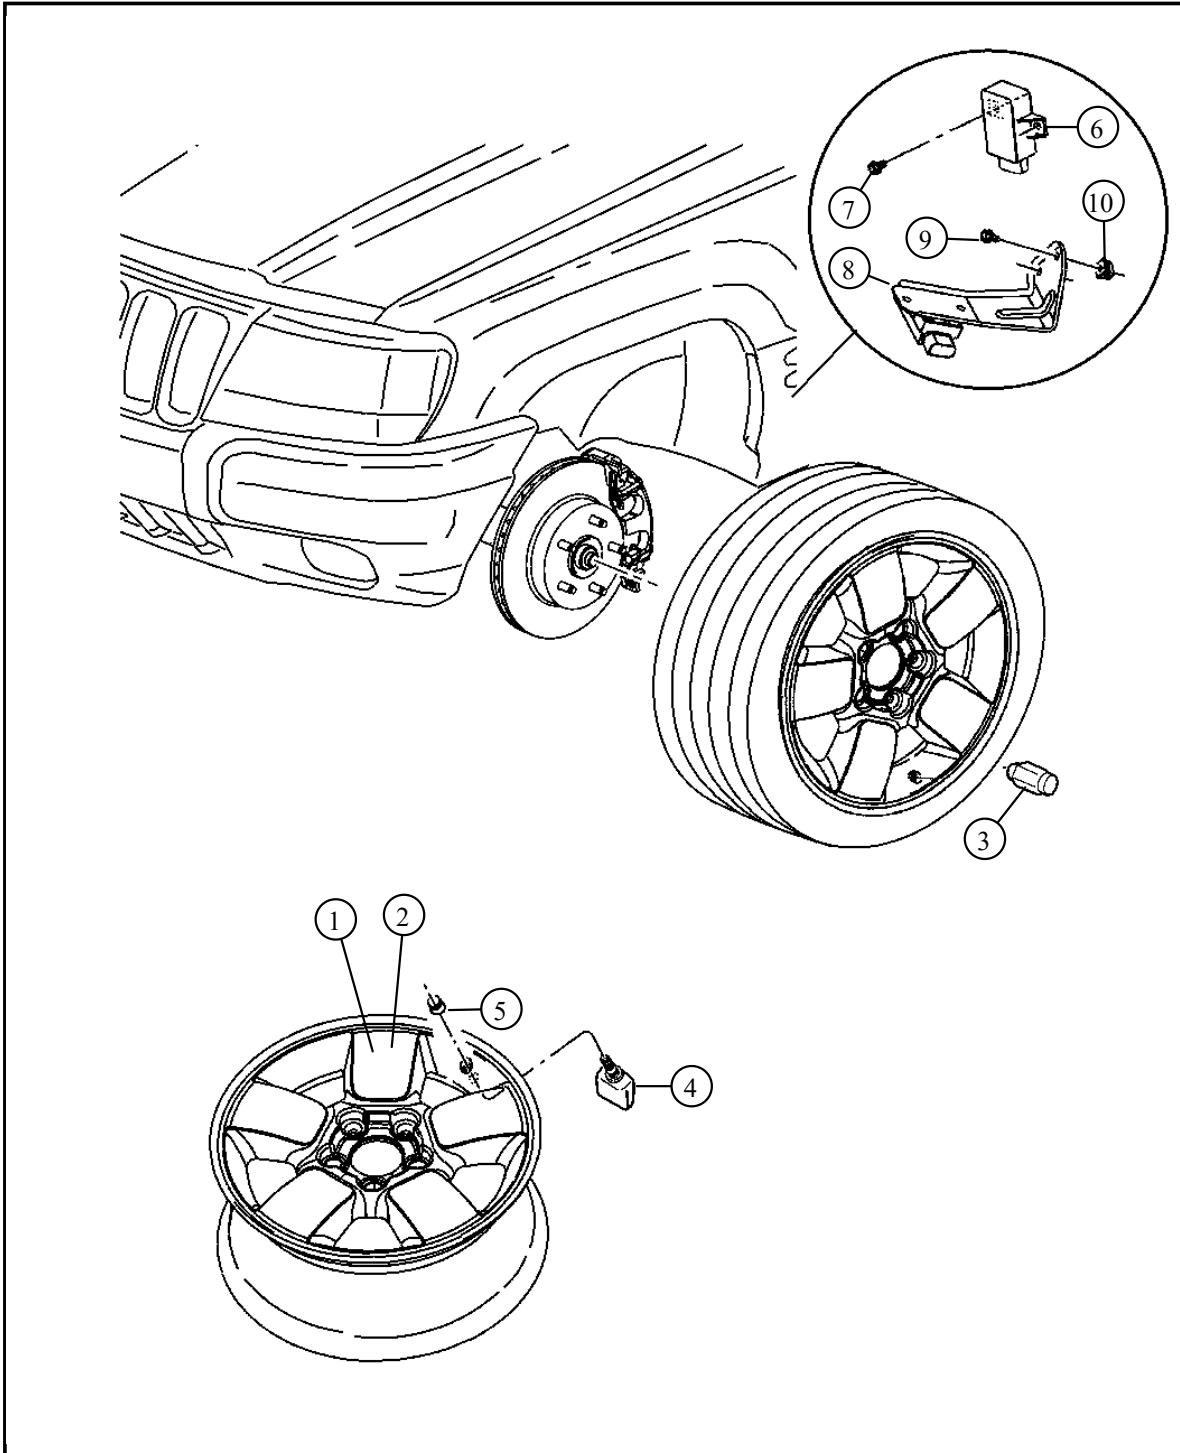

022 - Wheels/100 - Wheels, Tires and Hardware

DESCRIPTION

Item	Description	Part Number	Qty	Supersedence	Tech Tip	Engine	Trans	Line	Body
1	WHEEL, Aluminum								

Item	Description	Part Number	Qty	Supersedence	Tech Tip	Engine	Trans	Line	Body
		1DZ02PAKAA	1	No					
	[LAB=XGM+TUU+WPC+TBW]	1DZ02PAKAA	1	No					
2	WHEEL, Steel								
3	NUT, Wheel, .50x20	06036310AA	20	Yes					
	NUT	06036747AA	1	Yes					
4	SENSOR, Tire Pressure								
		56029359AA	1	Yes					
	SENSOR	56029359AB	1	Yes					
	SENSOR	56029359AC	1	Yes					
	SENSOR	56029481AB	1	Yes					
	SENSOR KIT	68406531AA	1	Yes					
		56029359AA	1	Yes					
	SENSOR	56029359AB	1	Yes					
	SENSOR	56029359AC	1	Yes					
	SENSOR	56029481AB	1	Yes					
	SENSOR KIT	68406531AA	1	Yes					
5	NUT, Tire Pressure Sensor								
		56053037AA	1	Yes					
	NUT	56053037AB	1	Yes					
		56053037AA	1	Yes					
	NUT	56053037AB	1	Yes					
6	MODULE, Tire Pressure Monitoring	56044729AC	1	Yes					
	TRIGGER	56044729AD	1	Yes					
7	SCREW AND WASHER, Tapping Pan Head, M4.2X1.4X19.0	06104610AA	2	No					
8	MODULE, Tire Pressure Monitoring	56053034AC	2	Yes					
	MODULE	56053034AE	1	Yes					
9	SCREW AND WASHER, Tapping Pan Head, M4.2X1.4X19.0	06104610AA	2	No					