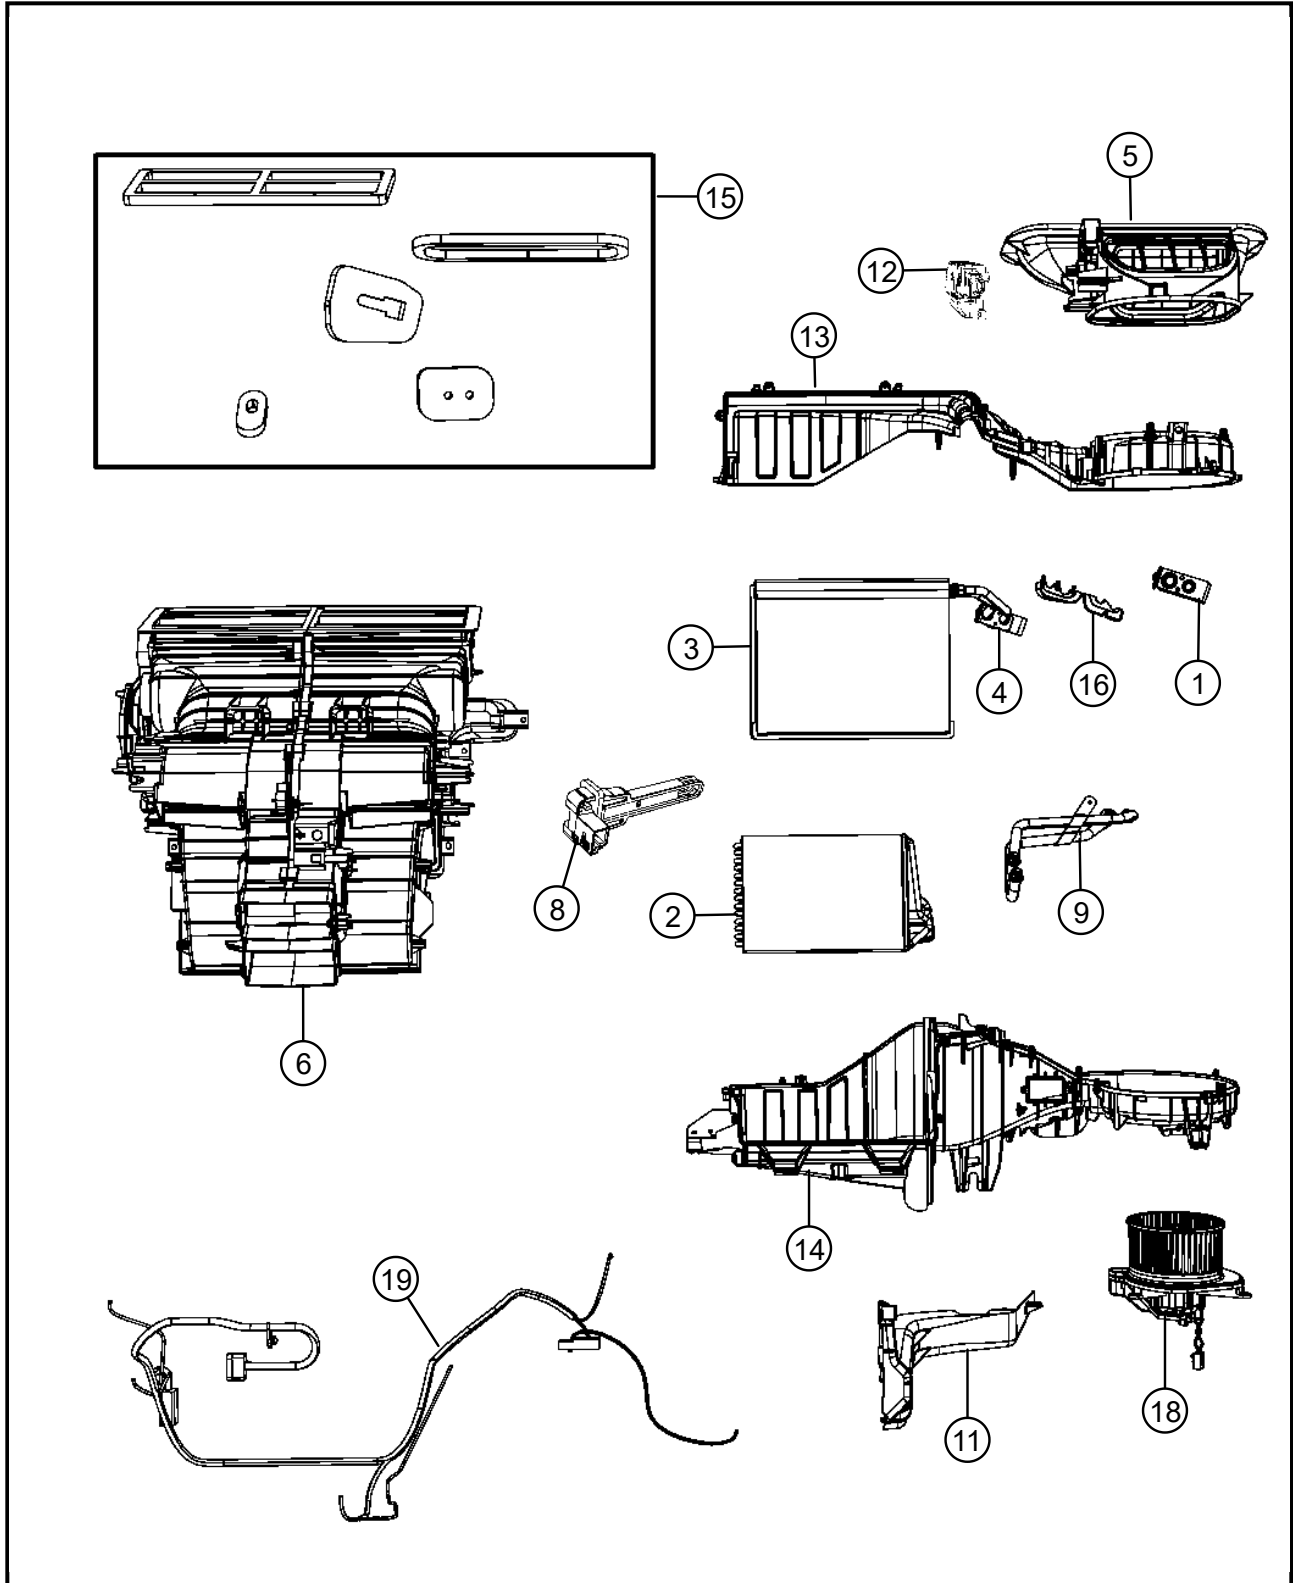

024 - Air Conditioners and Heaters/100 - Air Conditioner and Heater Units

DESCRIPTION

Item	Description	Part Number	Qty	Supersedece	Tech Tip	Engine	Trans	Line	Body
1	VALVE, A/C Expansion, Includes: O-Rings and Mounting Screws	05143544AC	1	No		EX0			
2	CORE, Heater	05143101AA	1	No		EX0			
3	EVAPORATOR, Air Conditioning, Includes: Extension Plate, O-Rings, Expansion Valve, Screws	05143096AA	1	Yes		EX0			
	EVAPORATOR	05143096AB	1	Yes					
	EVAPORATOR	05143096AC	1	Yes					
4	PLATE, Extension	05189825AA	1	No		EX0			
5	HOUSING, Air Inlet	68017816AA	1	Yes		EX0			
	HOUSING	68017816AB	1	Yes					
6	HOUSING, Distribution, Includes: Doors, Seals, Levers, Links, Divider, Actuator Plate, Cam, Clips	68020402AB	1	No		EX0			
-7	MODULE, Power, Blower Motor	05179985AA	1	Yes		EX0			
	MODULE	68317103AA	1	Yes					
8	PROBE, Air Conditioning	05143149AA	1	No		EX0			
9	TUBE, Heater Core	05143117AA	1	No		EX0			
-10	O RING, Heater Core Tubes	04885024AC	2	No		EX0			
11	COVER, Heater Core Tubes	05143116AA	1	No		EX0			
12	ACTUATOR, A/C and Heater	05143192AA	1	No		EX0			
13	HOUSING, Evaporater Upper	05143147AA	1	No		EX0			

Item	Description	Part Number	Qty	Supersedence	Tech Tip	Engine	Trans	Line	Body
14	HOUSING, Evaporator Lower	05143148AA	1	No		EX0			
15	SEAL KIT, A/C And Heater Unit, Includes: All Seals	68017814AA	1	Yes		EX0			
	SEAL KIT	68017814AB	1	Yes					
16	GROMMET, Evaporator Tubes	05143150AB	1	No		EX0			
-17	CLIP	06034839	1	No		EX0			
18	MOTOR, Blower with Wheel	68020234AA	1	Yes		EX0			
	MOTOR	05143099AA	1	Yes					
	MOTOR	05143099AB	1	Yes					
19	WIRING, A/C and HEATER	05143106AA	1	No		EX0			
-20	ELEMENT, Heater	05143115AA	1	Yes		EX0			
	ELEMENT	68004014AA	1	Yes					
-21	WIRING, PTC Element	05143107AA	1	No		EX0			

Note: The item number that is listed in negative(-) indicates there is no illustration available.