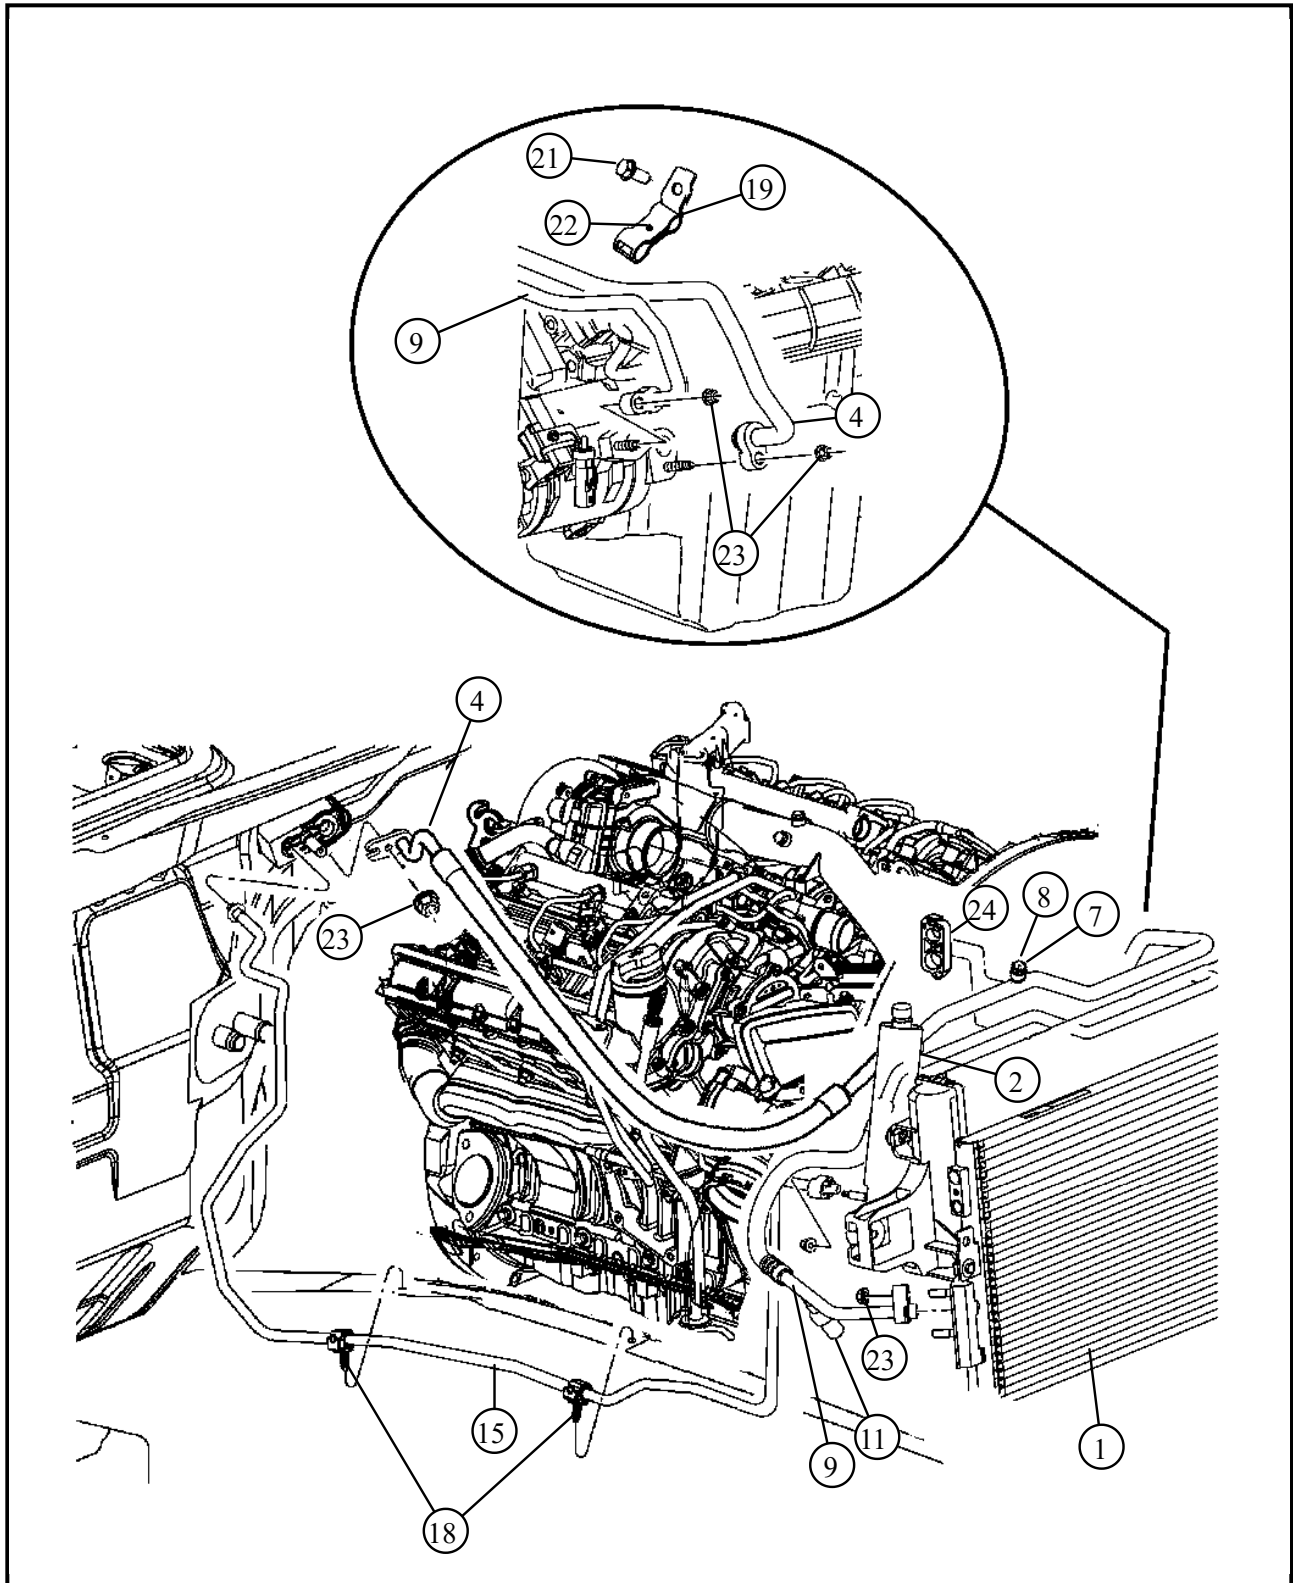

024 - Air Conditioners and Heaters/200 - Air Conditioner and Heater Plumbing

DESCRIPTION

Item	Description	Part Number	Qty	Supersedece	Tech Tip	Engine	Trans	Line	Body
1	COOLER, Condenser and Trans Cooler	55116928AA	1	No		EX0	DG0		
2	DRIER, Receiver	55116723AE	1	Yes		EX0	DG0		
	DRIER	55038085AA	1	Yes					
-3	WASHER, Sealing	05161788AA	1	Yes		EX0			
	SEAL	68100676AA	1	Yes					
4	LINE, A/C Suction	55116714AD	1	Yes		EX0			
	LINE	55116714AE	1	Yes					
	LINE	55116714AF	1	Yes					
-5	SEAL, Slim Line	05161784AA	1	Yes		EX0			
	SEAL	68100682AA	1	Yes					
-6	WASHER, Sealing	05161785AA	1	Yes		EX0			
	SEAL	68100679AA	1	Yes					
7	VALVE CORE, A/C Line	05003862AA	1	No		EX0			
8	CAP, A/C Charge Valve	05161786AA	1	No		EX0			
9	LINE, A/C Discharge	55116710AD	1	Yes		EX0			
	LINE	55116710AE	1	Yes					
-10	WASHER, Sealing	05183303AA	1	Yes		EX0			
	SEAL	68100680AA	1	Yes					
11	VALVE, A/C pressure Transducer	05174039AB	1	No		EX0			
-12	O RING, A/C Line	05183358AA	1	No		EX0			
-13	VALVE CORE, A/C Line	05003862AA	1	No		EX0			
-14	O RING, A/C Line	05183358AA	1	No		EX0			
15	LINE, A/C Liquid	55037779AC	1	Yes		EX0			
	LINE	55037779AD	1	Yes					
-16	WASHER, Sealing	05161787AA	1	No		EX0			

Item	Description	Part Number	Qty	Supersedence	Tech Tip	Engine	Trans	Line	Body
-17	WASHER, Sealing	05161788AA	1	Yes		EX0			
	SEAL	68100676AA	1	Yes					
18	PIN, Push								
		04861553AC	2	No		EX0			
		04861553AC	1	No		EX0	DG0		
19	BRACKET, A/C Line	55037855AB	1	No		EX0			
-20	BOLT, A/C Bracket to Cylinder Head Cover	05073824AA	1	No		EX0			
21	SCREW								
22	SCREW, Hex Head, .190-16x.625								
		00154552	4	No					
		00154552	1	No		EX0			
23	NUT AND WASHER, Hex, M8x1.25								
		06101445	1	Yes		EX0	DG0		
	NUT AND WASHER	06102440AA	1	Yes					
		06101445	1	Yes					
	NUT AND WASHER	06102440AA	1	Yes					
24	CLIP, Hose To Manifold	55035945	1	No		EX0			

Note: The item number that is listed in negative(-) indicates there is no illustration available.