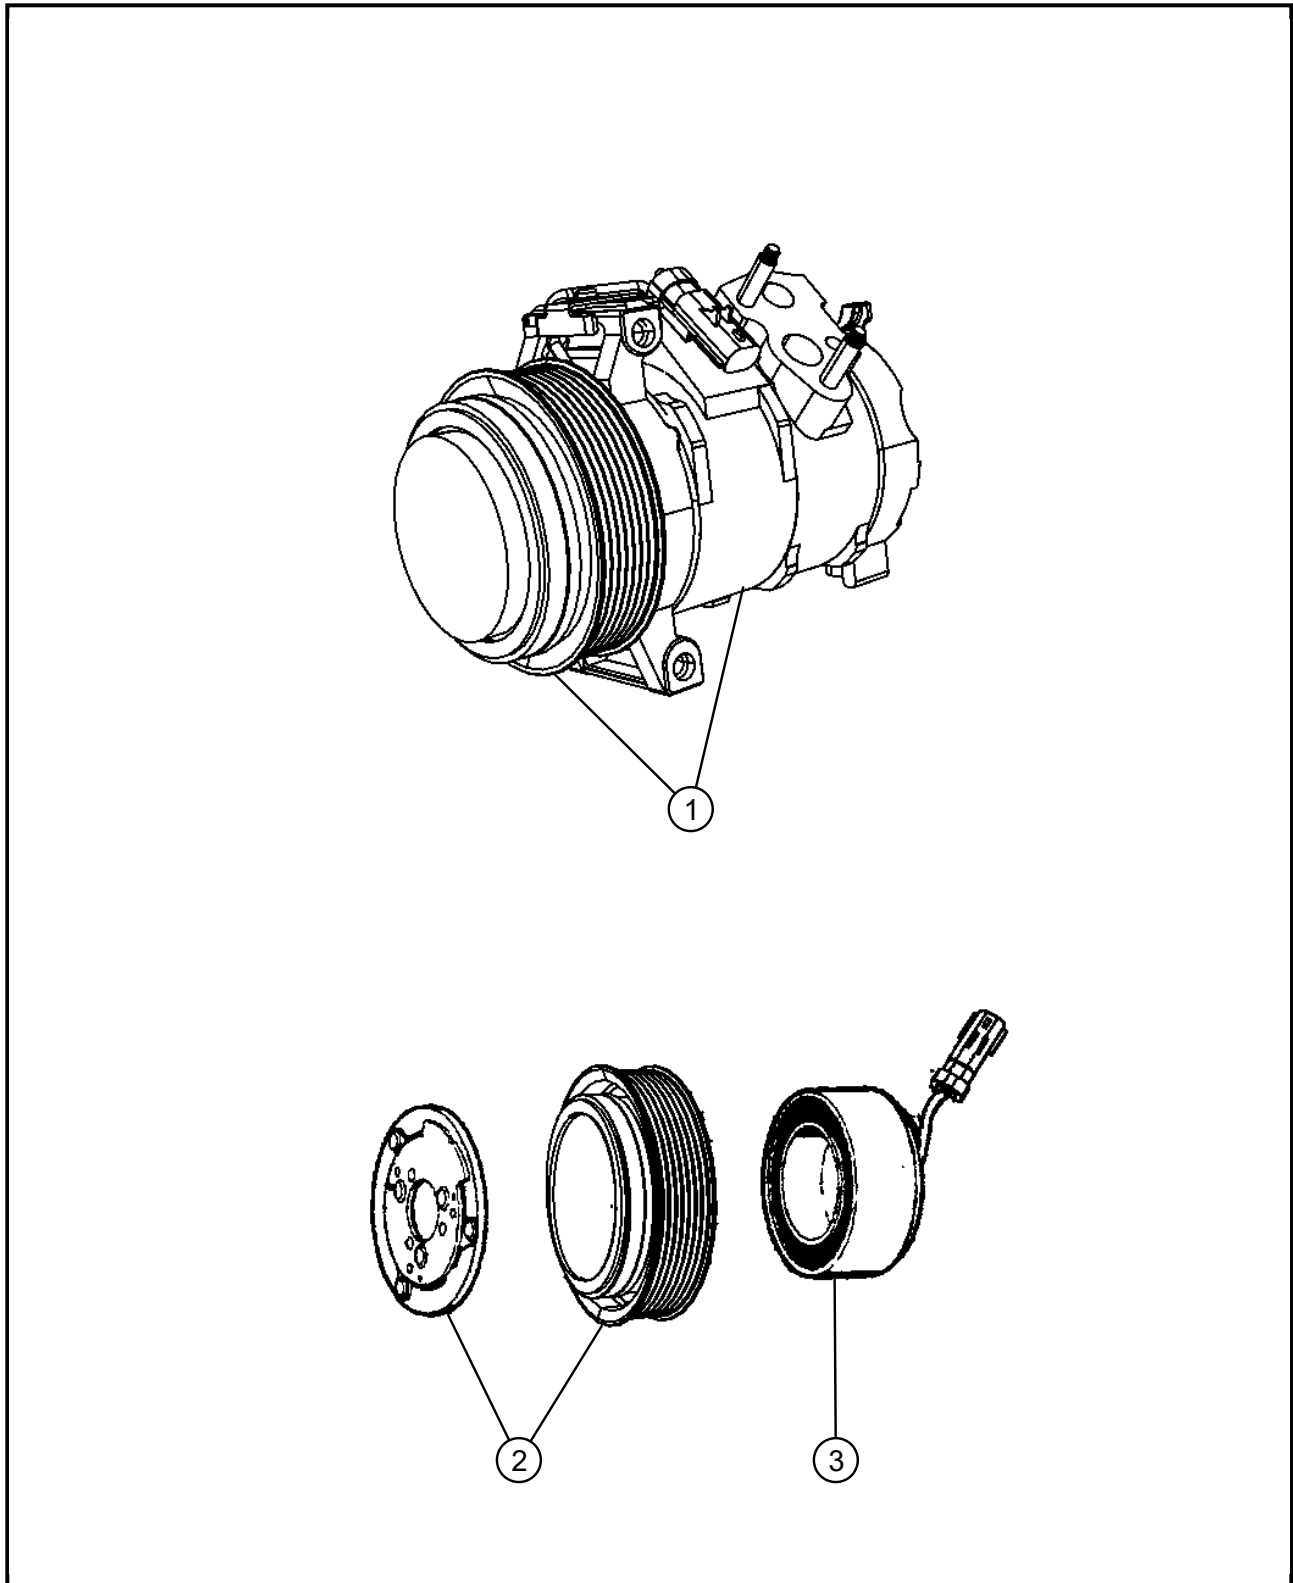

024 - Air Conditioners and Heaters/400 - Air Conditioner Compressor and Mounting

DESCRIPTION

Item	Description	Part Number	Qty	Supersedence	Tech Tip	Engine	Trans	Line	Body
1	COMPRESSOR, Air Conditioning, Complete	55116835AE	1	Yes		EX0			
	COMPRESSOR	55116835AF	1	Yes					
2	PULLEY and HUB, A/C Compressor	68000599AA	1	No		EX0			
3	COIL, Air Conditioning Clutch	68000489AB	1	No		EX0			
-4	SNAP RING, A/C Compressor, Stator	05183900AA	1	No		EX0			
-5	SNAP RING, A/C Compressor, Rotor	05183901AA	1	No		EX0			
-6	LUBRICANT, A/C Compressor	82300102	1	Yes		EX0			
	LUBRICANT	82300102AB	1	Yes					
	LUBRICANT	82300102AC	1	Yes					

Note: The item number that is listed in negative(-) indicates there is no illustration available.