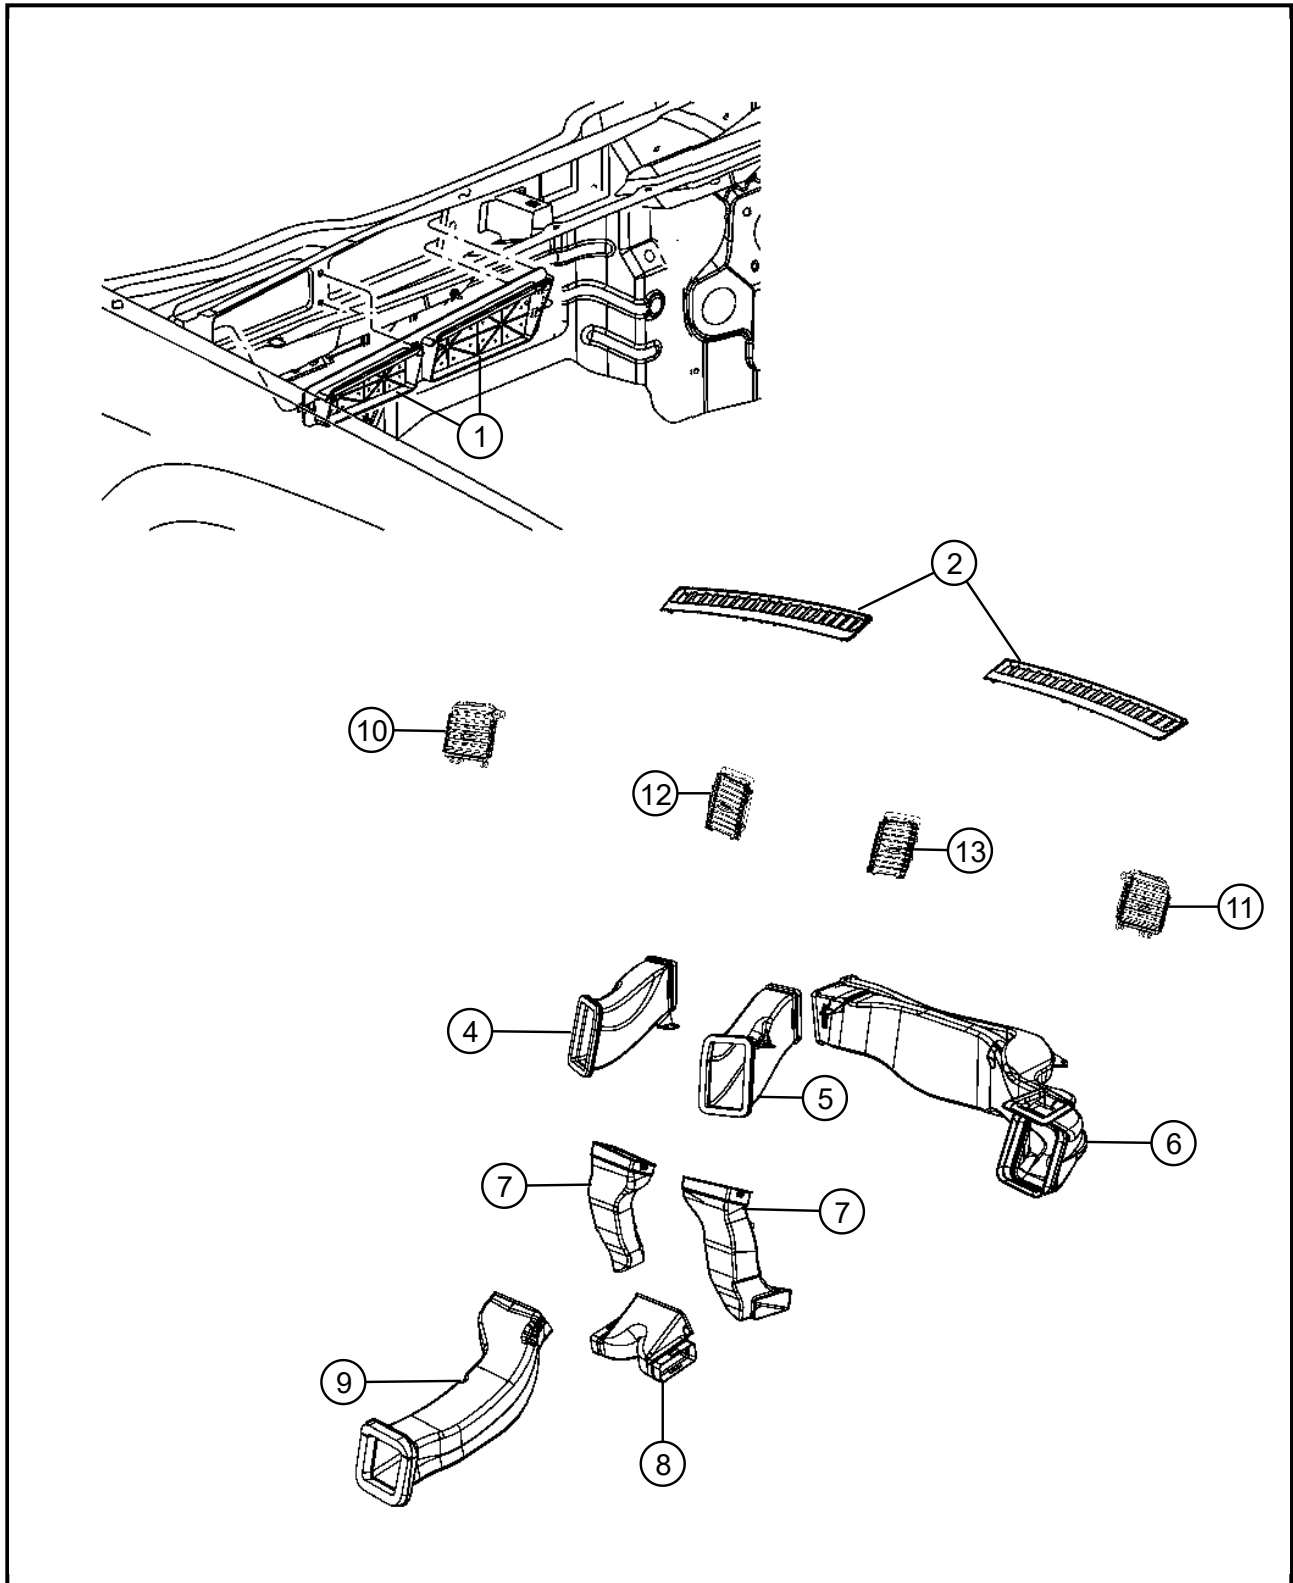

024 - Air Conditioners and Heaters/500 - Air Ducts

DESCRIPTION

Item	Description	Part Number	Qty	Supersedence	Tech Tip	Engine	Trans	Line	Body
1	BAFFLE, Air	55037874AB	1	No					
2	GRILLE, Defroster, Upper								
	Right, [DV,D1]	1DQ54XDVAA	1	No					
	Left, [DV,D1]	1DQ55XDVAA	1	No					
-3	PANEL, Instrument Upper								
4	DUCT, A/C Outlet, Center	55117075AC	1	Yes					
	DUCT	55117075AD	1	Yes					
	DUCT	55117075AE	1	Yes					
5	DUCT, A/C Outlet, Center	55117074AC	1	Yes					
	DUCT	55117074AD	1	Yes					
	DUCT	55117074AE	1	Yes					
6	DUCT, A/C Outlet, Outer	55117050AA	1	Yes					
	DUCT	55117050AB	1	Yes					
7	DUCT, Floor Distribution, Side								
	Right	55116599AC	1	No					
	Left	55116741AC	1	No					
8	DUCT, Floor Distribution, Center Floor	55116814AA	1	No					
9	DUCT, Floor Console								
	HVAC to Console	55197077AB	1	No					
	HVAC to Console	55197077AB	1	No					
10	OUTLET, Air Conditioning and Heater								
	Left, [D1]	1BL771DVAB	1	Yes					
	OUTLET	1BL77XDVAC	1	Yes					

Item	Description	Part Number	Qty	Supersedence	Tech Tip	Engine	Trans	Line	Body
	Left, [D1]	1BL771DVAB	1	Yes					
	OUTLET	1BL77XDVAC	1	Yes					
11	OUTLET, Air Conditioning and Heater								
	Right, [D1]	1BL761DVAB	1	Yes					
	OUTLET	1BL76XDVAC	1	Yes					
	Right, [D1]	1BL761DVAB	1	Yes					
	OUTLET	1BL76XDVAC	1	Yes					
12	OUTLET, Air Conditioning and Heater								
	Left	1EA091X9AC	1	Yes					
	OUTLET	1EA091X9AD	1	Yes					
	OUTLET	1EA091X9AE	1	Yes					
	Left	1EA091AAAC	1	Yes					
	OUTLET	1EA091AAAD	0	Yes					
	OUTLET	1EA091X9AD	0	Yes					
	OUTLET	1EA091X9AE	1	Yes					
13	OUTLET, Air Conditioning and Heater								
	Right	1EA081X9AC	1	Yes					
	OUTLET	1EA081X9AD	1	Yes					
	OUTLET	1EA081X9AE	1	Yes					
	Right	1EA081AAAC	1	Yes					
	OUTLET	1EA081AAAD	0	Yes					
	OUTLET	1EA081X9AD	0	Yes					
	OUTLET	1EA081X9AE	1	Yes					

Note: The item number that is listed in negative(-) indicates there is no illustration available.