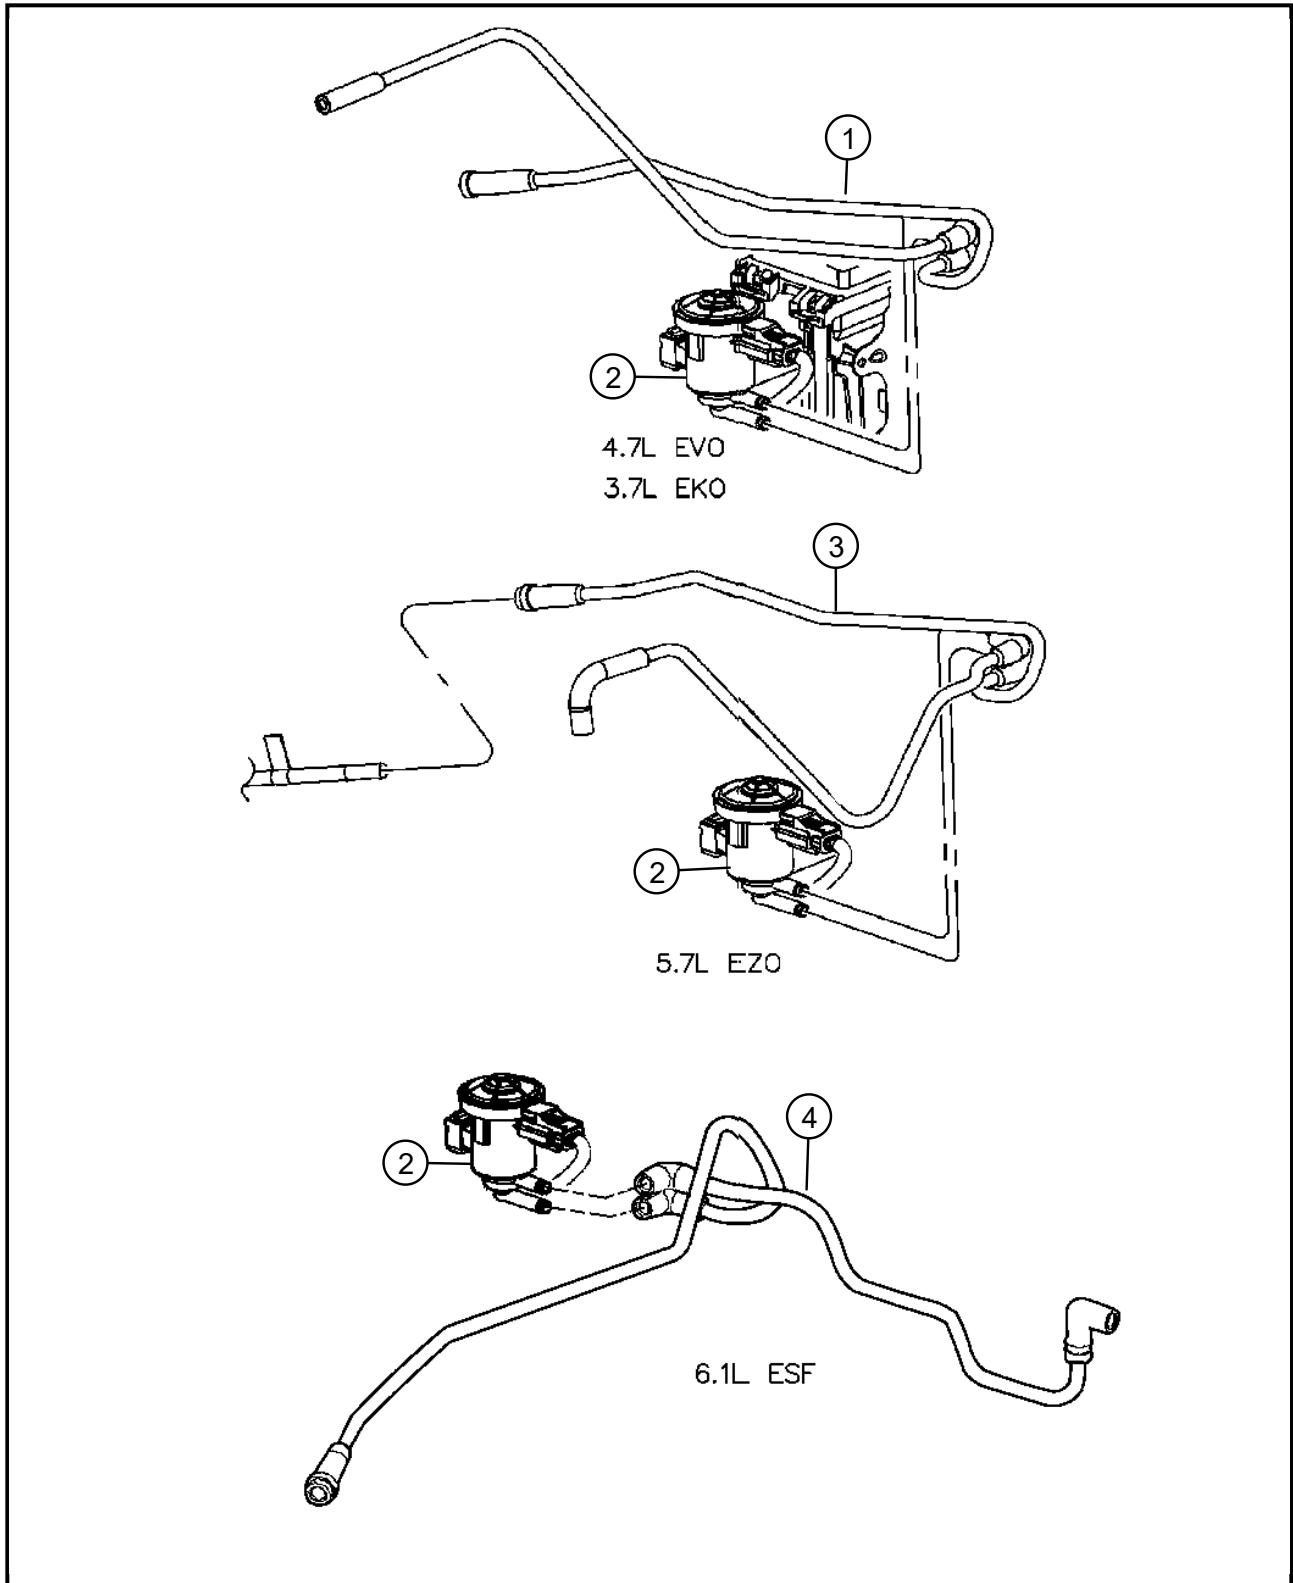

025 - Emission Controls/400 - Emission Harness

DESCRIPTION

Item	Description	Part Number	Qty	Supersedence	Tech Tip	Engine	Trans	Line	Body
1	HARNES, Proportional Purge Solenoid								
2	SOLENOID, Proportional Purge								
3	HARNES, Proportional Purge Solenoid								
4	HARNES, Vacuum Vapor								

Note: The item number that is listed in negative(-) indicates there is no illustration available.