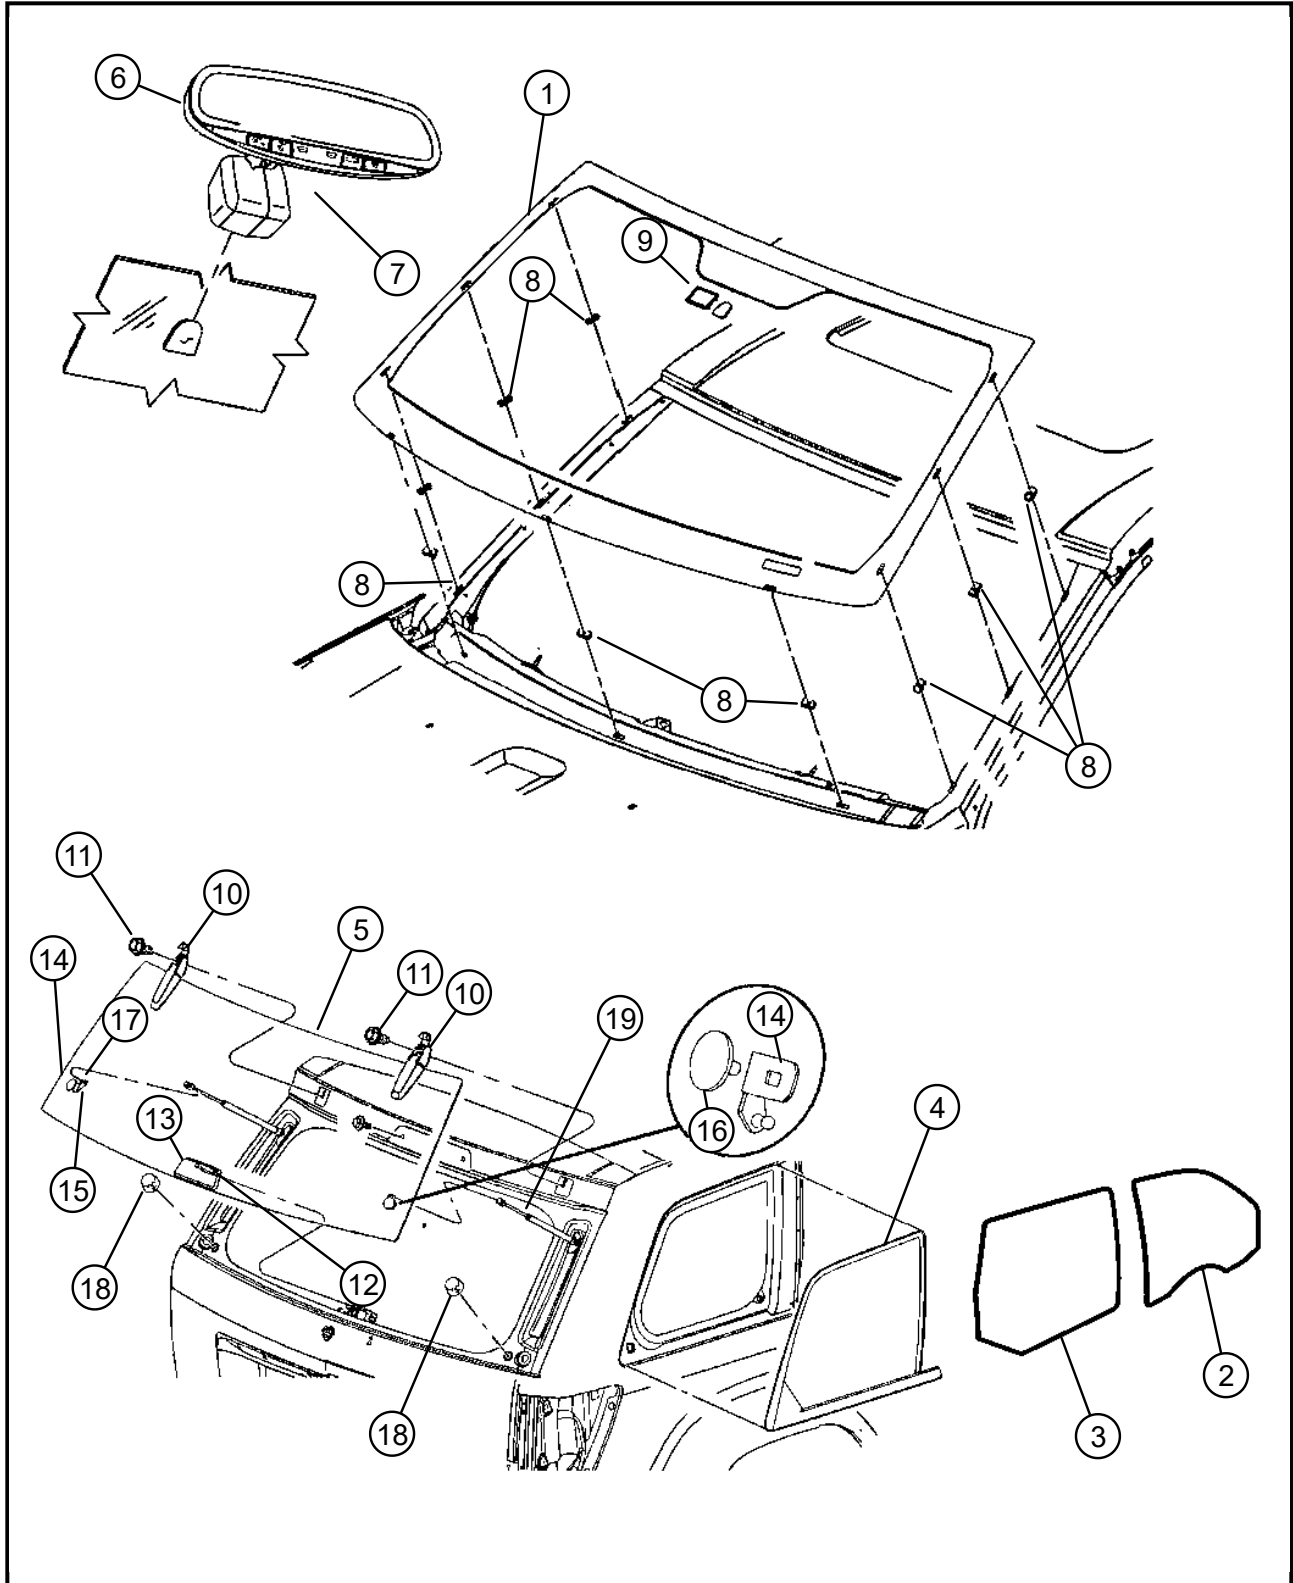

027 - Glass/100 - Glass and Interior Rear View Mirror

DESCRIPTION

Item	Description	Part Number	Qty	Supersedence	Tech Tip	Engine	Trans	Line	Body
1	WINDSHIELD	55396872AC	1	No					
2	GLASS, Front Door								
	Right	55396962AB	1	Yes					
	GLASS	55396962AC	1	Yes					
	Left	55396963AB	1	Yes					
	GLASS	55396963AC	1	Yes					
3	GLASS, Rear Door								
	Right, Sunscreen, [GEG]	55396878AC	1	Yes					
	GLASS	55396878AD	1	Yes					
	Left, Sunscreen, [GEG]	55396879AC	1	Yes					
	GLASS	55396879AD	1	Yes					
4	GLASS, Quarter Window								
	Right, Sunscreen, [GEG]	55157384AA	1	No					
	Right, Sunscreen, [GEG]	55157384AA	1	No					
	Right, Sunscreen, [GEG]	55157384AA	1	No					
	Right, Sunscreen, [GEG]	55157384AA	1	No					
	Right, Sunscreen, [GEG]	55157384AA	1	No					
	Left, Sunscreen, [GEG]	55157385AA	1	No					
	Left, Sunscreen, [GEG]	55157385AA	1	No					
	Left, Sunscreen, [GEG]	55157385AA	1	No					
	Left, Sunscreen, [GEG]	55157385AA	1	No					
	Left, Sunscreen, [GEG]	55157385AA	1	No					

Item	Description	Part Number	Qty	Supersedence	Tech Tip	Engine	Trans	Line	Body
	BALL STUD	55394184AB	1	Yes					
15	GASKET, Ball Stud	55295914	4	No					
16	FASTENER	06506200AA	2	No					
17	NUT, M6x1.00								
		06101968	2	No					
		06101968	3	No					
		06101968	2	No					
18	BUMPER, Liftgate Glass	55136845AA	2	No					
19	GAS CYLINDER, Liftgate Glass	68025357AA	2	No					