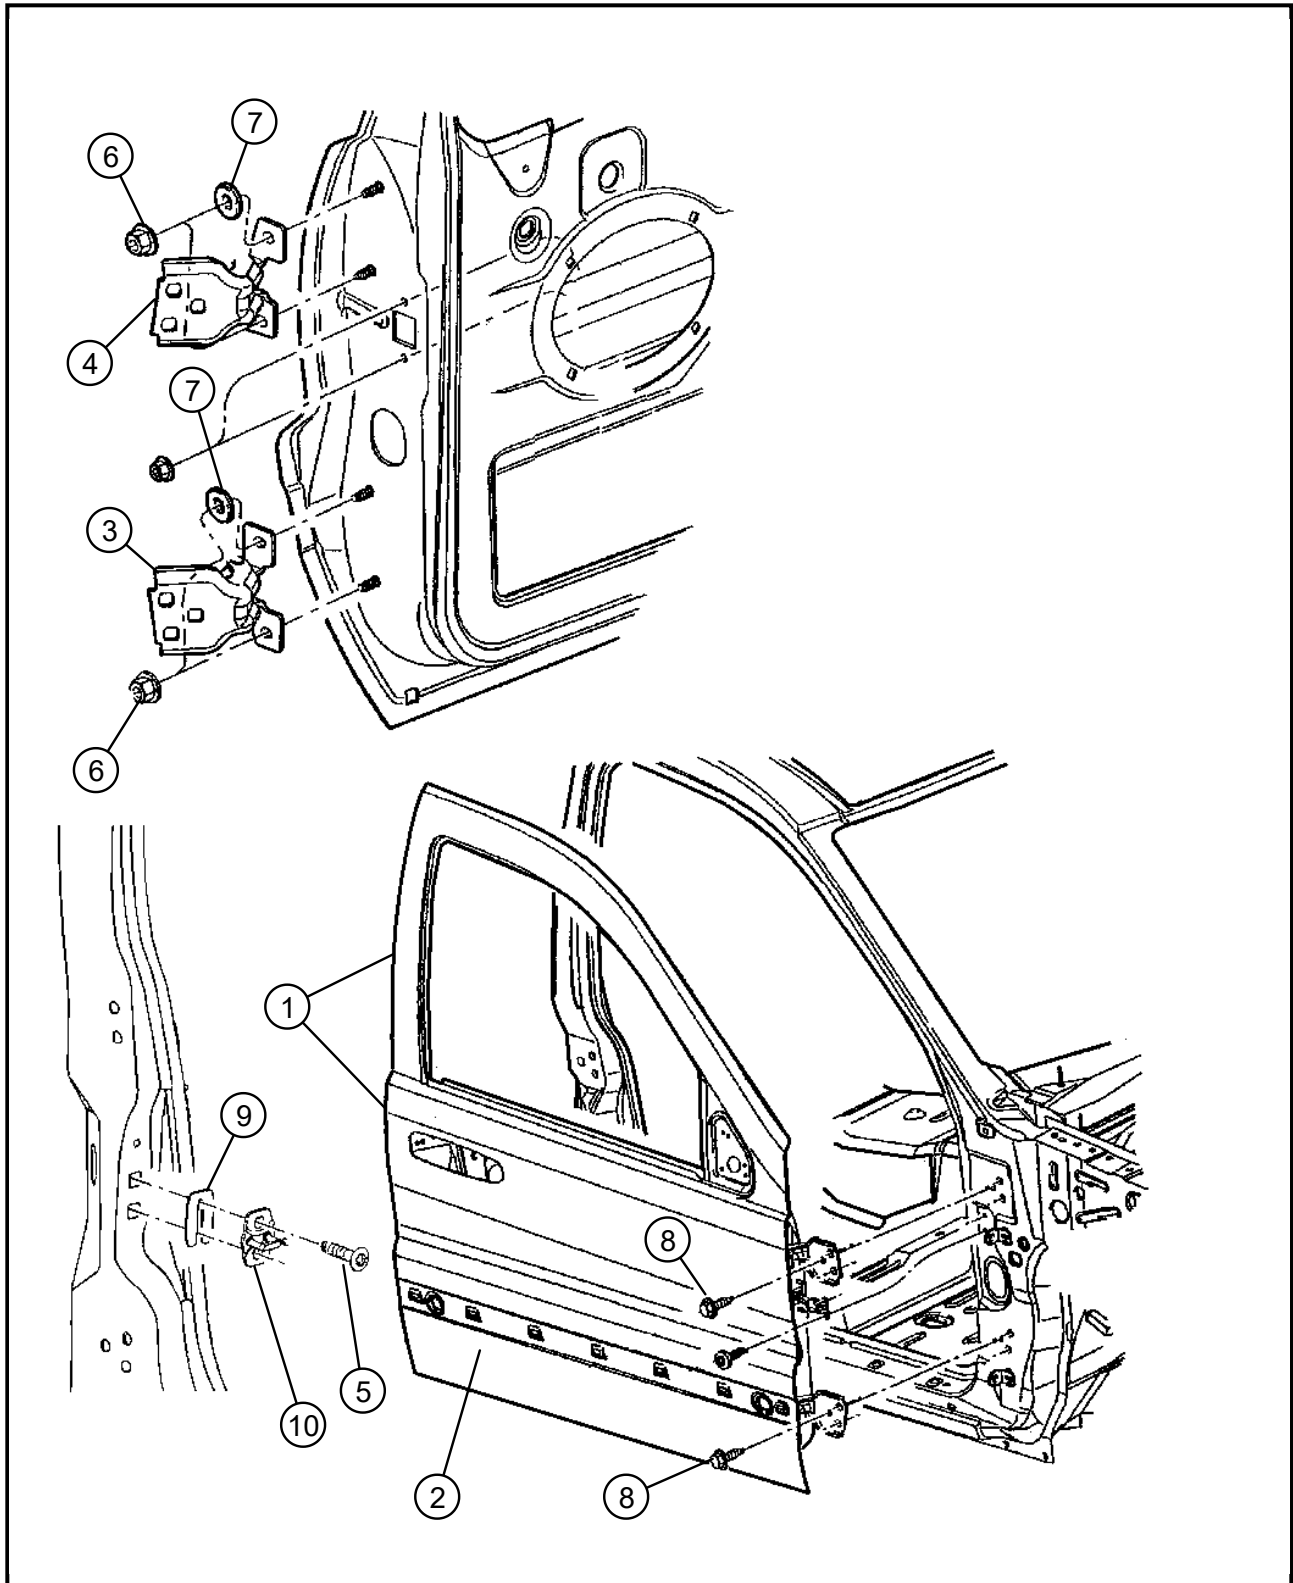

030 - Doors, Door Mirrors and Related Parts/100 - Front Door

DESCRIPTION

Item	Description	Part Number	Qty	Supersedence	Tech Tip	Engine	Trans	Line	Body
1	DOOR, Front								
	Right	55399102AB	1	Yes					
	DOOR	55394352AD	1	Yes					
	DOOR	55394352AE	1	Yes					
	DOOR	55394352AF	1	Yes					
	DOOR	68044608AA	1	Yes					
	Left	55399103AB	1	Yes					
	DOOR	55394353AD	1	Yes					
	DOOR	55394353AE	1	Yes					
	DOOR	55394353AF	1	Yes					
	DOOR	68044609AA	1	Yes					
	DOOR	68044609AB	1	Yes					
2	PANEL, Front Door Outer Repair								
	Right	55399058AA	1	No					
	Left	55399059AA	1	Yes					
	PANEL	55394355AB	1	Yes					
3	HINGE, Front Door Lower								
	Right	55369192AE	1	Yes					
	HINGE	55369192AF	1	Yes					
	Left	55369193AE	1	Yes					
	HINGE	55369193AF	1	Yes					
4	HINGE, Door, Upper								
	Right	55369194AB	1	Yes					
	HINGE	55369194AC	1	Yes					
	HINGE	55369194AD	1	Yes					
	Left	55369195AB	1	Yes					
	HINGE	55369195AC	1	Yes					

Item	Description	Part Number	Qty	Supersedence	Tech Tip	Engine	Trans	Line	Body
	HINGE	55369195AD	1	Yes					
5	SCREW, Torx Head, M8X1.25X34	06508312AA	4	Yes					
	SCREW	06511246AA	1	Yes					
6	NUT AND WASHER	06101446	6	No					
7	WASHER, Flat								
8	SCREW, Hex Head, M8x1.25x30	06503328	10	No					
9	SPACER, Door Latch Striker								
	3.75mm	04520289	AR	Yes					
	SPACER	04520289AB	1	Yes					
	2.00mm	55075483	AR	No					
10	STRIKER AND BUMPER, Door Latch	04717779AB	2	Yes					
	STRIKER AND BUMPER	04717779AC	1	Yes					

Note: The item number that is listed in negative(-) indicates there is no illustration available.