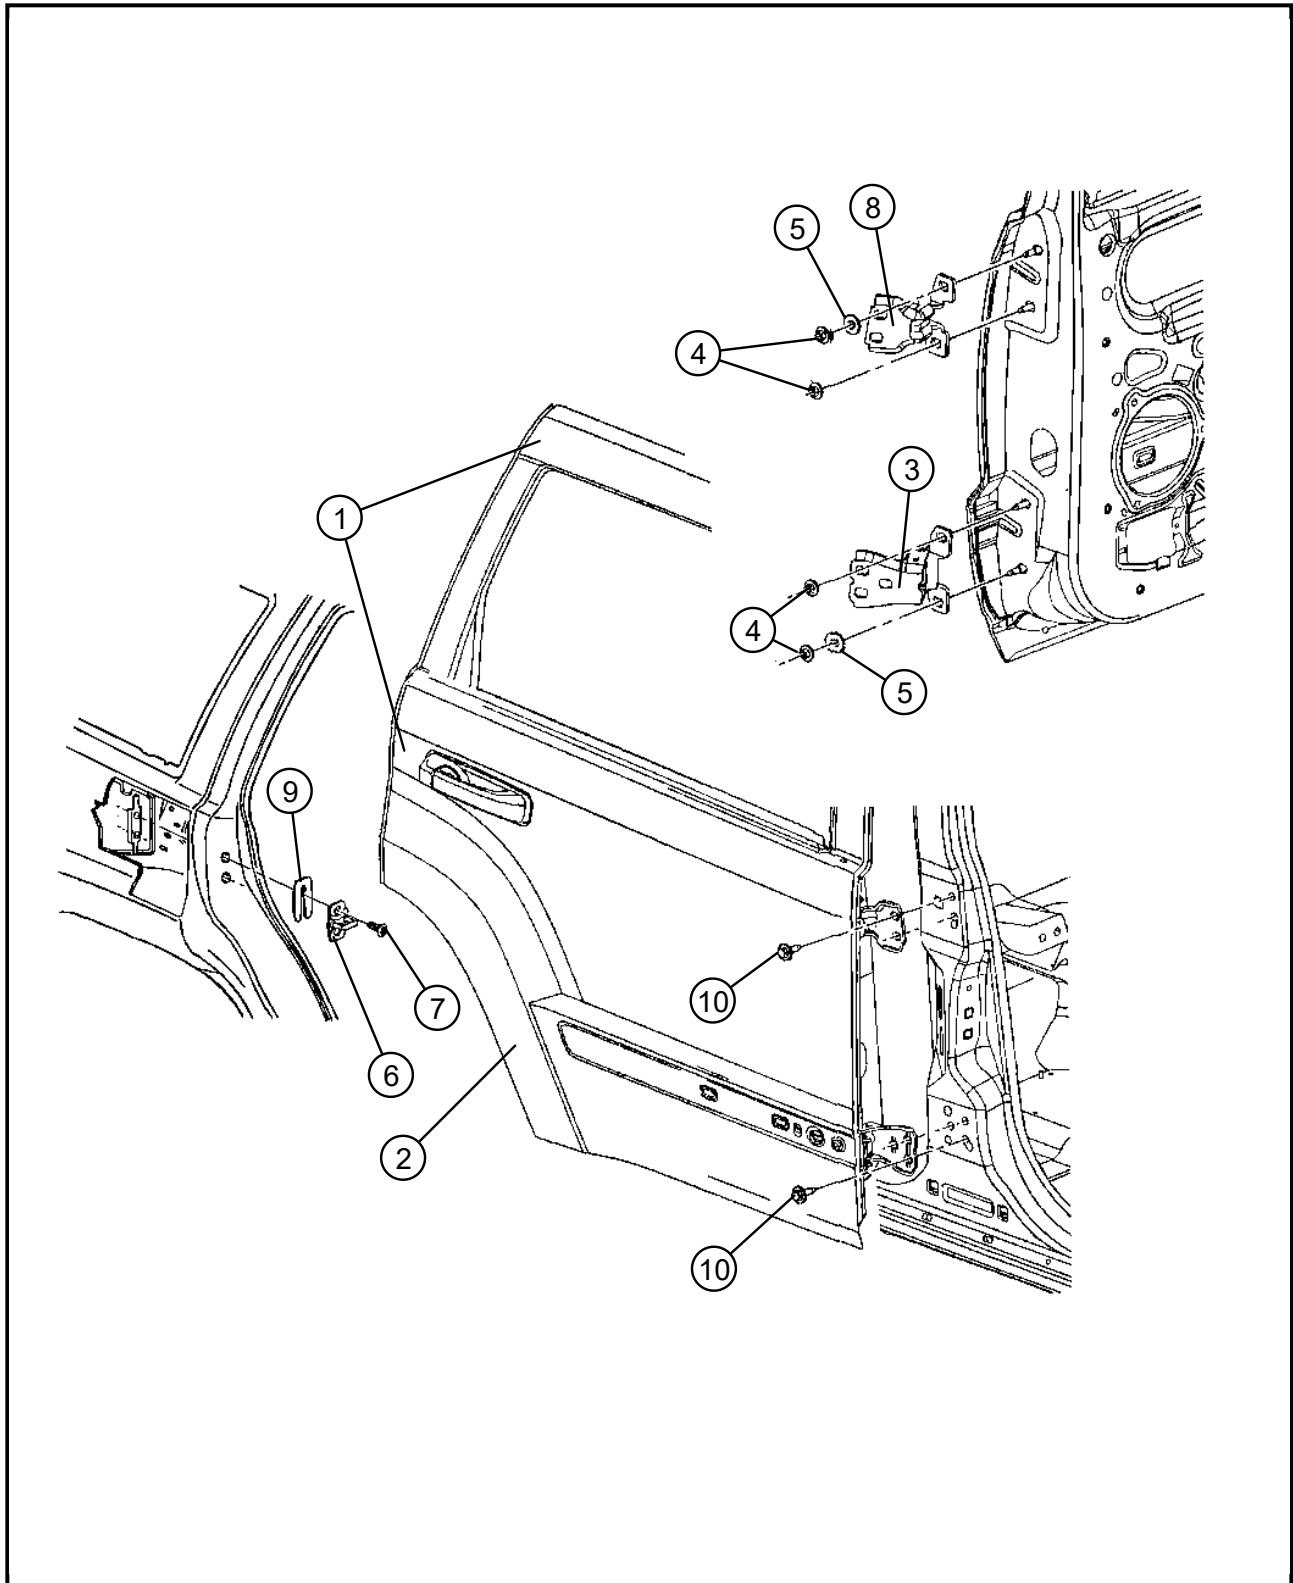

030 - Doors, Door Mirrors and Related Parts/200 - Rear Door

DESCRIPTION

Item	Description	Part Number	Qty	Supersedence	Tech Tip	Engine	Trans	Line	Body
1	DOOR, Rear								
	Right	55399046AB	1	Yes					
	DOOR	55399046AC	1	Yes					
	DOOR	55399046AD	1	Yes					
	DOOR	55399046AE	1	Yes					
	DOOR	55394384AF	1	Yes					
	DOOR	55394384AG	1	Yes					
	DOOR	55394384AH	1	Yes					
	DOOR	55394384AI	1	Yes					
	DOOR	55394384AJ	1	Yes					
	Left	55399047AB	1	Yes					
	DOOR	55399047AC	1	Yes					
	DOOR	55399047AD	1	Yes					
	DOOR	55399047AE	1	Yes					
	DOOR	55394385AF	1	Yes					
	DOOR	55394385AG	1	Yes					
	DOOR	55394385AH	1	Yes					
	DOOR	55394385AI	1	Yes					
2	PANEL, Rear Door								
	Right	55399060AA	1	Yes					
	PANEL	55394386AD	1	Yes					
	Left	55399061AA	1	Yes					
	PANEL	55394387AD	1	Yes					
3	HINGE, Rear Door Lower								
	Right	55369188AE	1	Yes					
	HINGE	55369188AF	1	Yes					
	Left	55369189AE	1	Yes					
	HINGE	55369189AF	1	Yes					

Item	Description	Part Number	Qty	Supersedence	Tech Tip	Engine	Trans	Line	Body
4	NUT AND WASHER	06101446	6	No					
5	WASHER, Flat								
6	STRIKER AND BUMPER, Door Latch	04717779AB	2	Yes					
	STRIKER AND BUMPER	04717779AC	1	Yes					
7	SCREW, Torx Head, M8X1.25X34	06508312AA	4	Yes					
	SCREW	06511246AA	1	Yes					
8	HINGE, Door, Upper								
	Right	55369194AB	1	Yes					
	HINGE	55369194AC	1	Yes					
	HINGE	55369194AD	1	Yes					
	Left	55369195AB	1	Yes					
	HINGE	55369195AC	1	Yes					
	HINGE	55369195AD	1	Yes					
9	SPACER, Door Latch Striker								
	3.75mm	04520289	AR	Yes					
	SPACER	04520289AB	1	Yes					
	2.0mm	55075483	AR	No					
10	SCREW, Hex Head, M8x1.25x30	06503328	10	No					

Note: The item number that is listed in negative(-) indicates there is no illustration available.