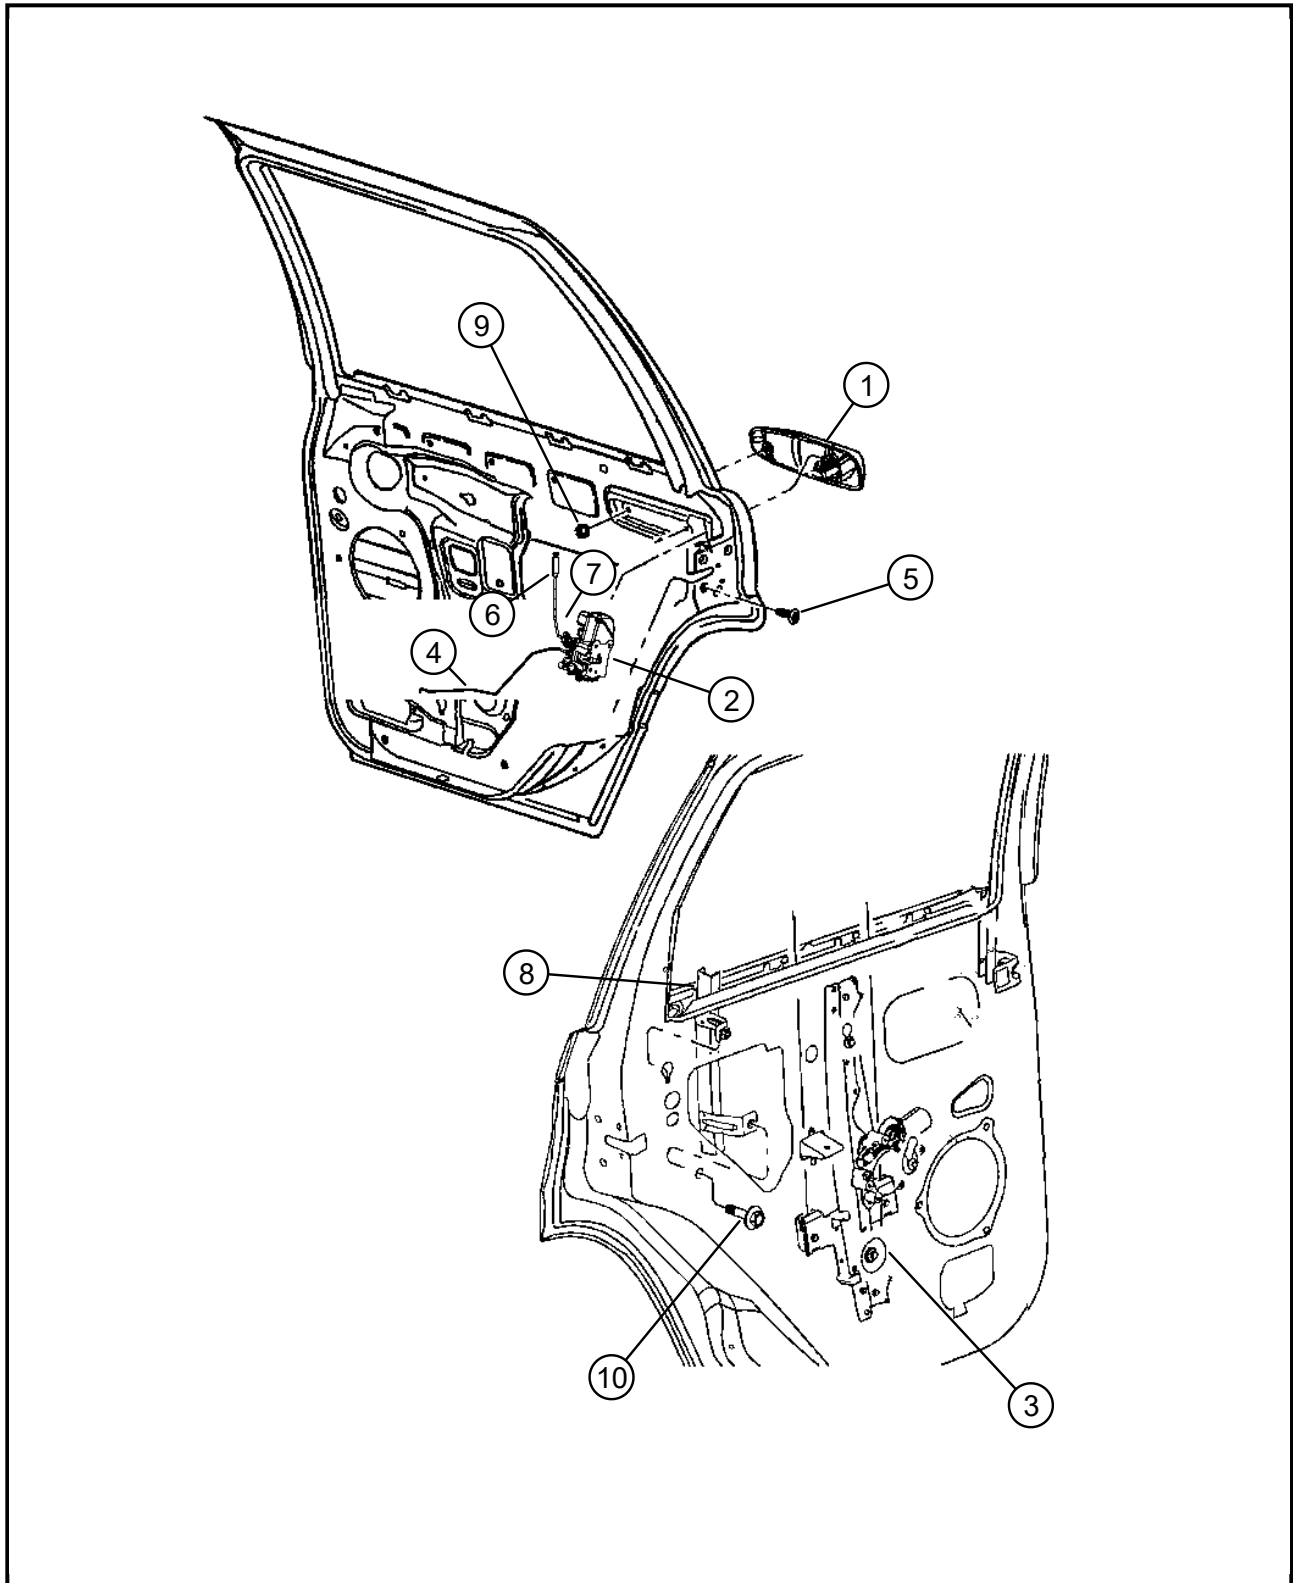

030 - Doors, Door Mirrors and Related Parts/200 - Rear Door

DESCRIPTION

Item	Description	Part Number	Qty	Supersedence	Tech Tip	Engine	Trans	Line	Body
1	HANDLE, Exterior Door								
	Right, [XR]	5HS56AXRAI	1	Yes					
	HANDLE	5HS56AXRAJ	1	Yes					
	Right, [DM]	5HS56CDMAI	1	Yes					
	HANDLE	5HS56CDMAJ	1	Yes					
	Right, [BM]	5HS56DBMAI	1	Yes					
	HANDLE	5HS56DBMAJ	1	Yes					
	Right, [X8]	5HS56DX8AI	1	Yes					
	HANDLE	5HS56DX8AJ	1	Yes					
	Right, [BL]	5HS56EBLAI	1	Yes					
	HANDLE	5HS56EBLAJ	1	Yes					
	Right, [DA]	5HS56EDAAI	1	Yes					
	HANDLE	5HS56EDAAJ	1	Yes					
	Right, [GJ]	5HS56EGJAI	1	Yes					
	HANDLE	5HS56EGJAJ	1	Yes					
	Right, [FG]	5HS56FFGAI	1	Yes					
	HANDLE	5HS56FFGAJ	1	Yes					
	Right, [W1]	5HS56SW1AI	1	Yes					
	HANDLE	5HS56SW1AJ	1	Yes					
	Right, [S2]	5HS56WS2AI	1	Yes					
	HANDLE	5HS56WS2AJ	1	Yes					
	Right, [XR]	5HS56AXRAI	1	Yes					
	HANDLE	5HS56AXRAJ	1	Yes					
	Right, [DM]	5HS56CDMAI	1	Yes					
	HANDLE	5HS56CDMAJ	1	Yes					
	Right, [BM]	5HS56DBMAI	1	Yes					

Item	Description	Part Number	Qty	Supersedence	Tech Tip	Engine	Trans	Line	Body
2	LATCH, Rear Door								
	Left	55113375AA	1	Yes					
	LATCH	55113375AB	1	Yes					
	LATCH	55113375AC	1	Yes					
	Right	55113376AA	1	Yes					
	LATCH	55113376AB	1	Yes					
	LATCH	55113376AC	1	Yes					
3	REGULATOR, Rear Door Window								
	Right	55394228AD	1	Yes					
	REGULATOR	55394228AE	1	Yes					
	REGULATOR	55394228AF	1	Yes					
	REGULATOR	55394228AG	1	Yes					
	Left	55394229AD	1	Yes					
	REGULATOR	55394229AE	1	Yes					
	REGULATOR	55394229AF	1	Yes					
	REGULATOR	55394229AG	1	Yes					
4	ROD, Inside Handle to Latch								
	Right	05166840AA	1	No					
	Left	05166842AA	1	No					
5	SCREW	06508620AA	6	No					
6	KNOB AND LINK, Door Latch								
	Right	05179240AA	1	No					
	Left	05179241AA	1	No					
7	LINK, Exterior Door Handle								
	Right	05166841AA	1	No					
	Left	05166843AA	1	No					