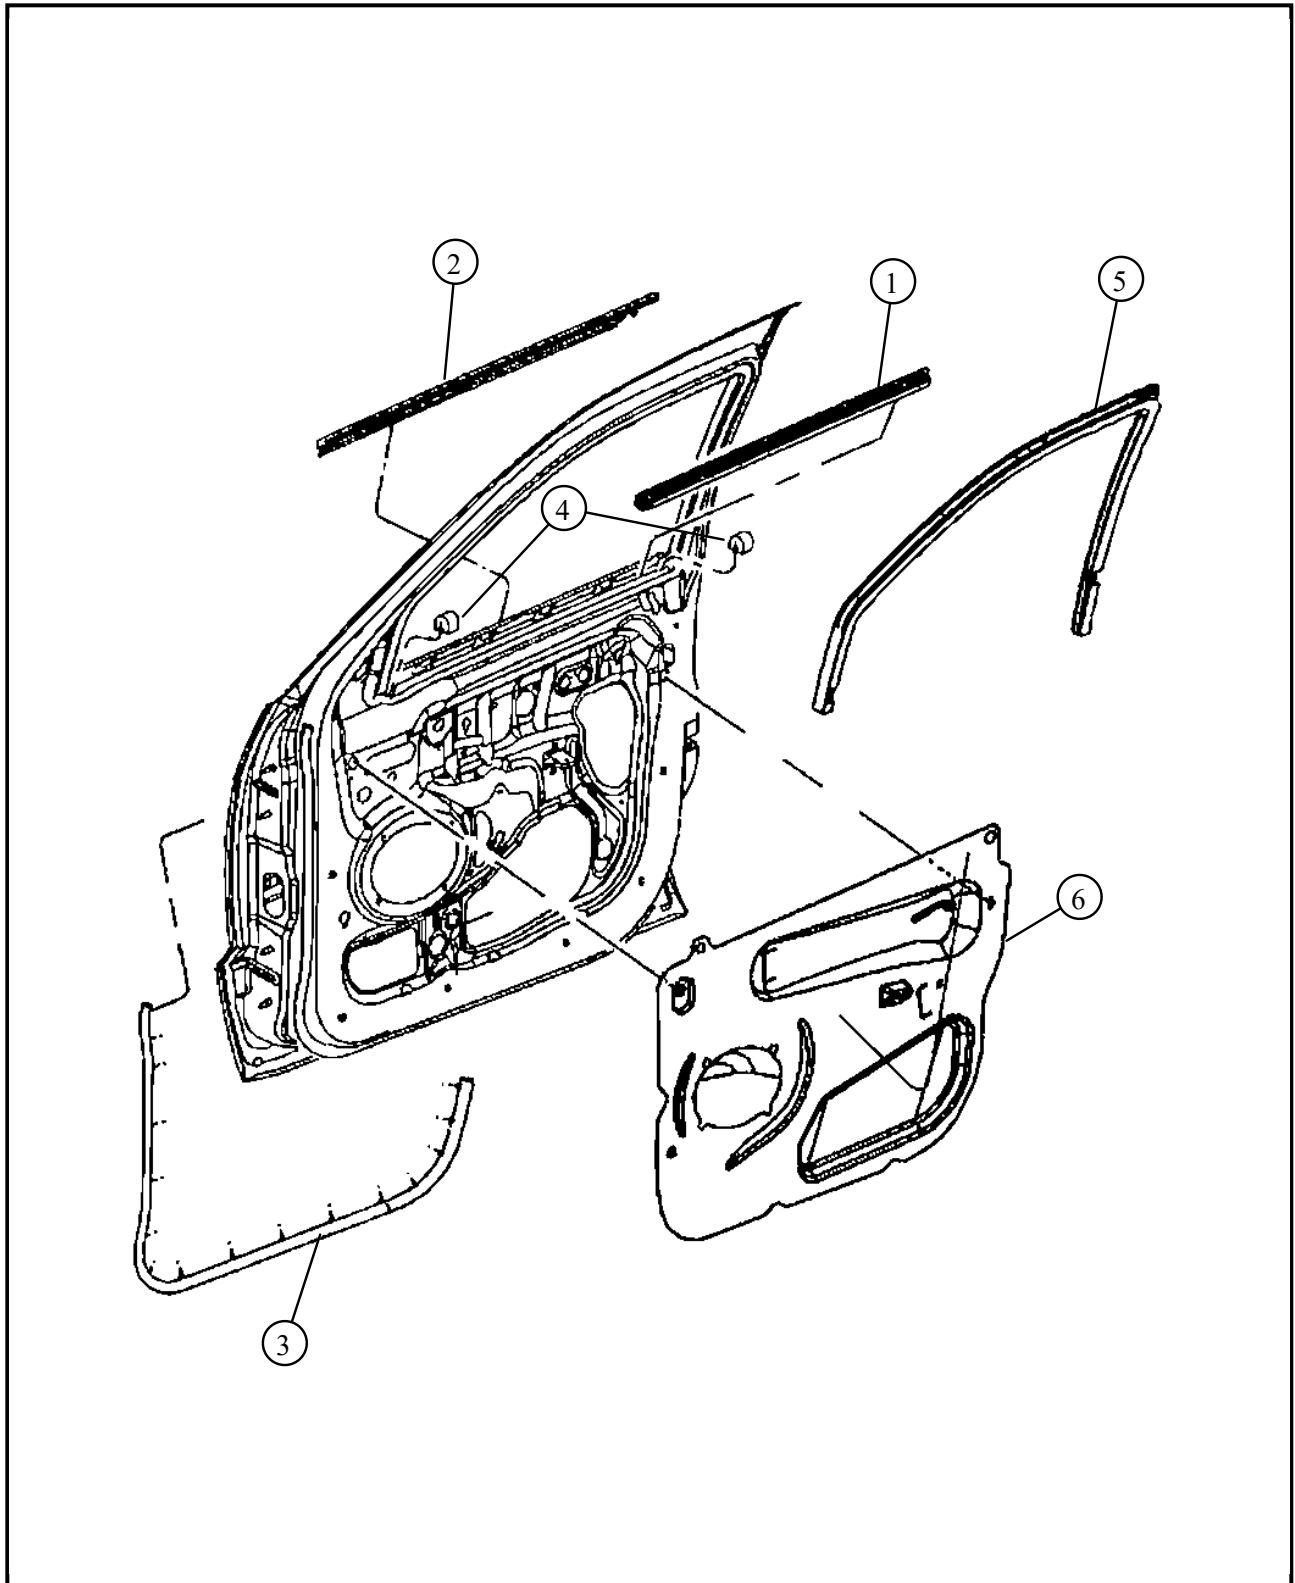

030 - Doors, Door Mirrors and Related Parts/600 - Weatherstrips and Seals

DESCRIPTION

Item	Description	Part Number	Qty	Supersedence	Tech Tip	Engine	Trans	Line	Body
1	WEATHERSTRIP, Front Door Belt								
	Right	55394036AC	1	Yes					
	WEATHERSTRIP	55399048AA	1	Yes					
	WEATHERSTRIP	55399048AB	1	Yes					
	Left	55394037AC	1	Yes					
	WEATHERSTRIP	55399048AA	1	Yes					
	WEATHERSTRIP	55399048AB	1	Yes					
2	WEATHERSTRIP, Front Door								
	Right, With Sales Code [MMS], Bright	55399108AA	1	Yes					
	WEATHERSTRIP	55399108AB	1	Yes					
	WEATHERSTRIP	55399108AC	1	Yes					
	Left, With Sales Code [MMS], Bright	55399109AA	1	Yes					
	WEATHERSTRIP	55399109AB	1	Yes					
	WEATHERSTRIP	55399109AC	1	Yes					
3	SEAL, Front Door								
	Right	55394042AE	1	No					
	Left	55394043AE	1	No					
4	SEAL								
5	SEAL, Front Door Glass								
	Right	55399034AA	1	Yes					
	SEAL	55394052AL	1	Yes					
	Left	55399035AA	1	Yes					
	SEAL	55394053AL	1	Yes					
6	INSULATOR, Front Door								

Item	Description	Part Number	Qty	Supersedence	Tech Tip	Engine	Trans	Line	Body
	Right	55394026AH	1	Yes					
	INSULATOR	55394026AI	1	Yes					
	INSULATOR	55394026AJ	1	Yes					
	INSULATOR	55394026AK	1	Yes					
	INSULATOR	55394026AL	1	Yes					
	Left	55394027AH	1	Yes					
	INSULATOR	55394027AI	1	Yes					
	INSULATOR	55394027AJ	1	Yes					
	INSULATOR	55394027AK	1	Yes					
	INSULATOR	55394027AL	1	Yes					

Note: The item number that is listed in negative(-) indicates there is no illustration available.