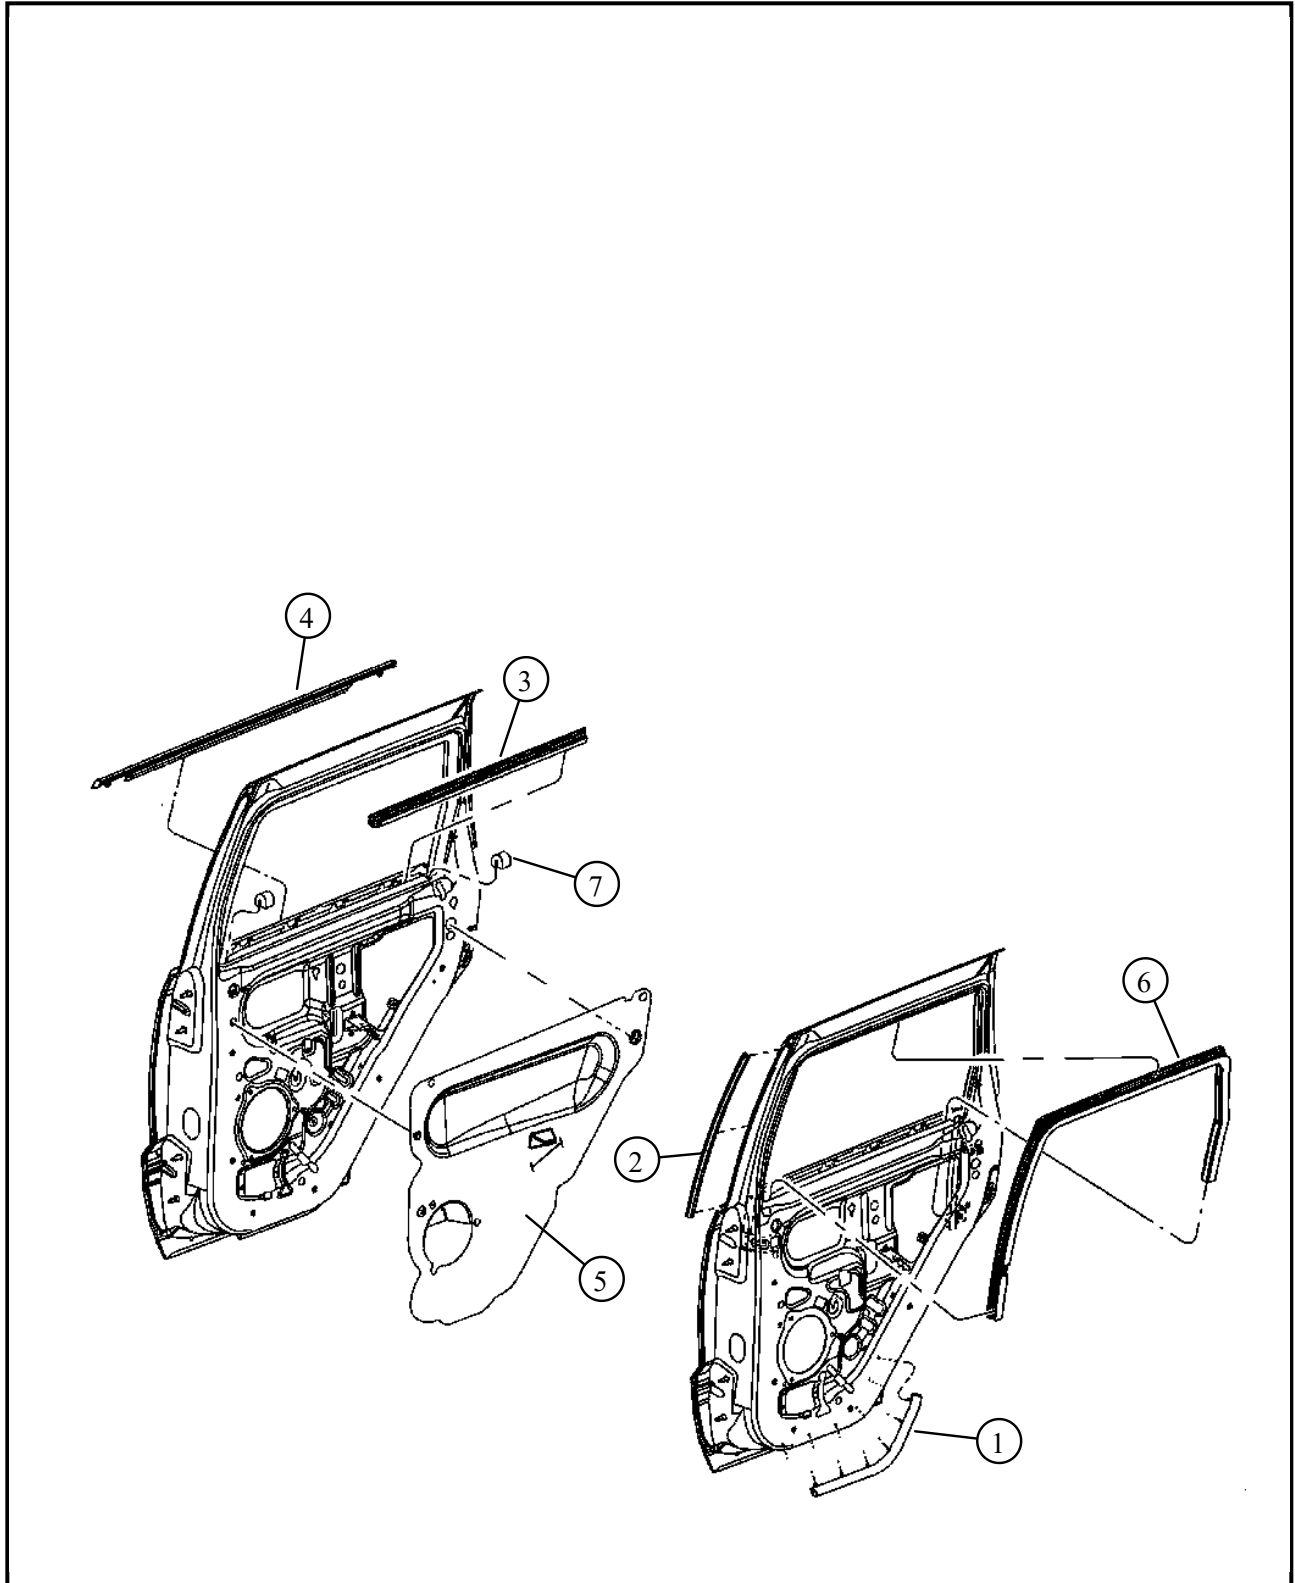

030 - Doors, Door Mirrors and Related Parts/600 - Weatherstrips and Seals

DESCRIPTION

Item	Description	Part Number	Qty	Supersedence	Tech Tip	Engine	Trans	Line	Body
1	SEAL, Rear Door								
	Right	55394046AA	1	No					
	Left	55394047AA	1	No					
2	SEAL, B-Pillar	55399390AA	2	No					
3	WEATHERSTRIP, Rear Door Belt								
	Right	55394032AC	1	Yes					
	WEATHERSTRIP	55399050AA	1	Yes					
	WEATHERSTRIP	55399050AB	1	Yes					
	Left	55394033AC	1	Yes					
	WEATHERSTRIP	55399050AA	1	Yes					
	WEATHERSTRIP	55399050AB	1	Yes					
4	WEATHERSTRIP, Rear Door Belt								
	Right, With Sales Code [MMS], Chrome	55399106AA	1	Yes					
	WEATHERSTRIP	55399106AB	1	Yes					
	Left, With Sales Code [MMS], Chrome	55399107AA	1	Yes					
	WEATHERSTRIP	55399107AB	1	Yes					
5	SHIELD, Water								
	Right	55394028AH	1	Yes					
	SHIELD	55394028AI	1	Yes					
	SHIELD	55394028AJ	1	Yes					
	SHIELD	55394028AK	1	Yes					
	Left	55394029AH	1	Yes					
	SHIELD	55394029AI	1	Yes					
	SHIELD	55394029AJ	1	Yes					
	SHIELD	55394029AK	1	Yes					

Item	Description	Part Number	Qty	Supersedence	Tech Tip	Engine	Trans	Line	Body
6	WEATHERSTRIP, Door Glass								
	Right	55399036AA	1	No					
	Left	55399037AA	1	No					
7	SEAL, Foam								

Note: The item number that is listed in negative(-) indicates there is no illustration available.