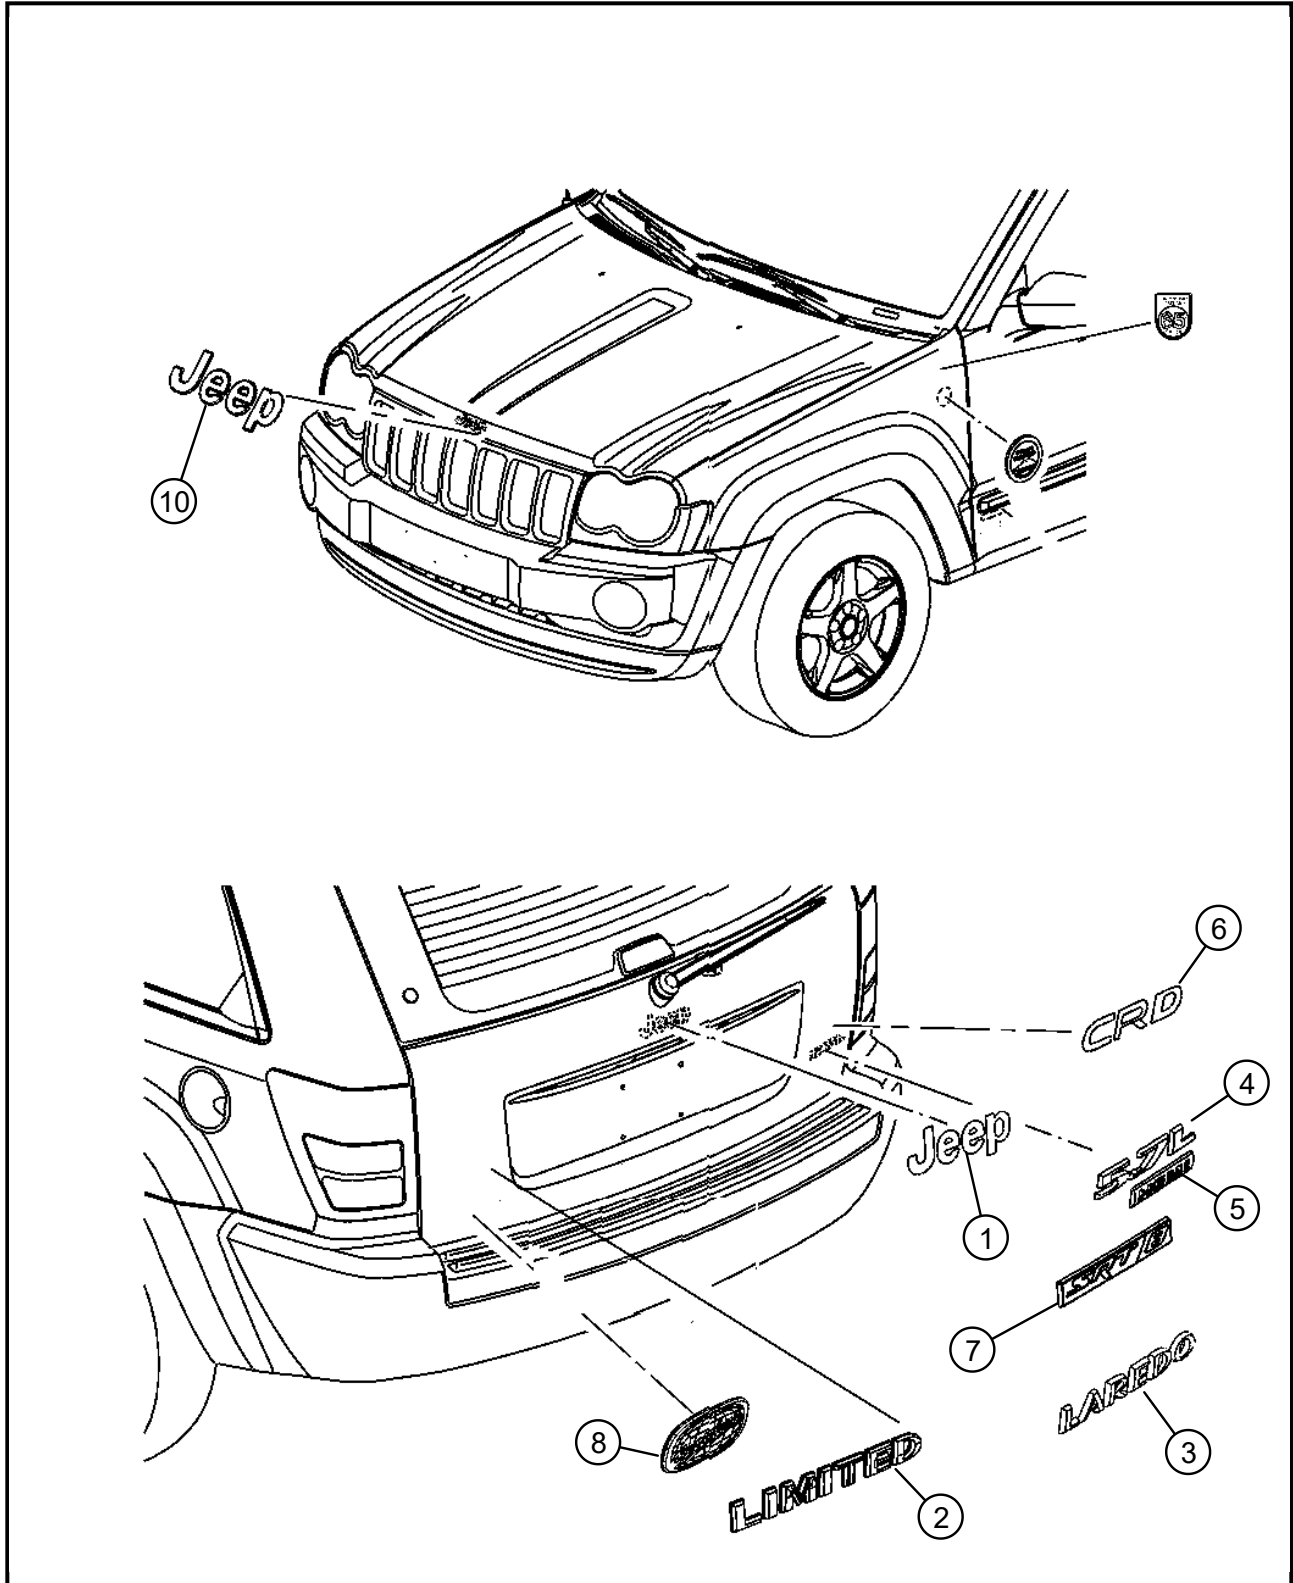

040 - Exterior Ornamentation/100 - Nameplates

DESCRIPTION

Item	Description	Part Number	Qty	Supersedence	Tech Tip	Engine	Trans	Line	Body
1	NAMEPLATE	55157089AC	1	No					
2	NAMEPLATE								
3	NAMEPLATE								
4	NAMEPLATE								
5	NAMEPLATE								
6	NAMEPLATE	55157095AC	1	Yes					
	NAMEPLATE	55157095AD	1	Yes					
7	NAMEPLATE, SRT8								
8	NAMEPLATE, OVERLAND	55157358AA	1	Yes					
	NAMEPLATE	55157358AB	1	Yes					
-9	NAMEPLATE, [SPECIAL EDITION `S LIMITED`]								
10	NAMEPLATE, Jeep	55157088AC	1	No					

Note: The item number that is listed in negative(-) indicates there is no illustration available.