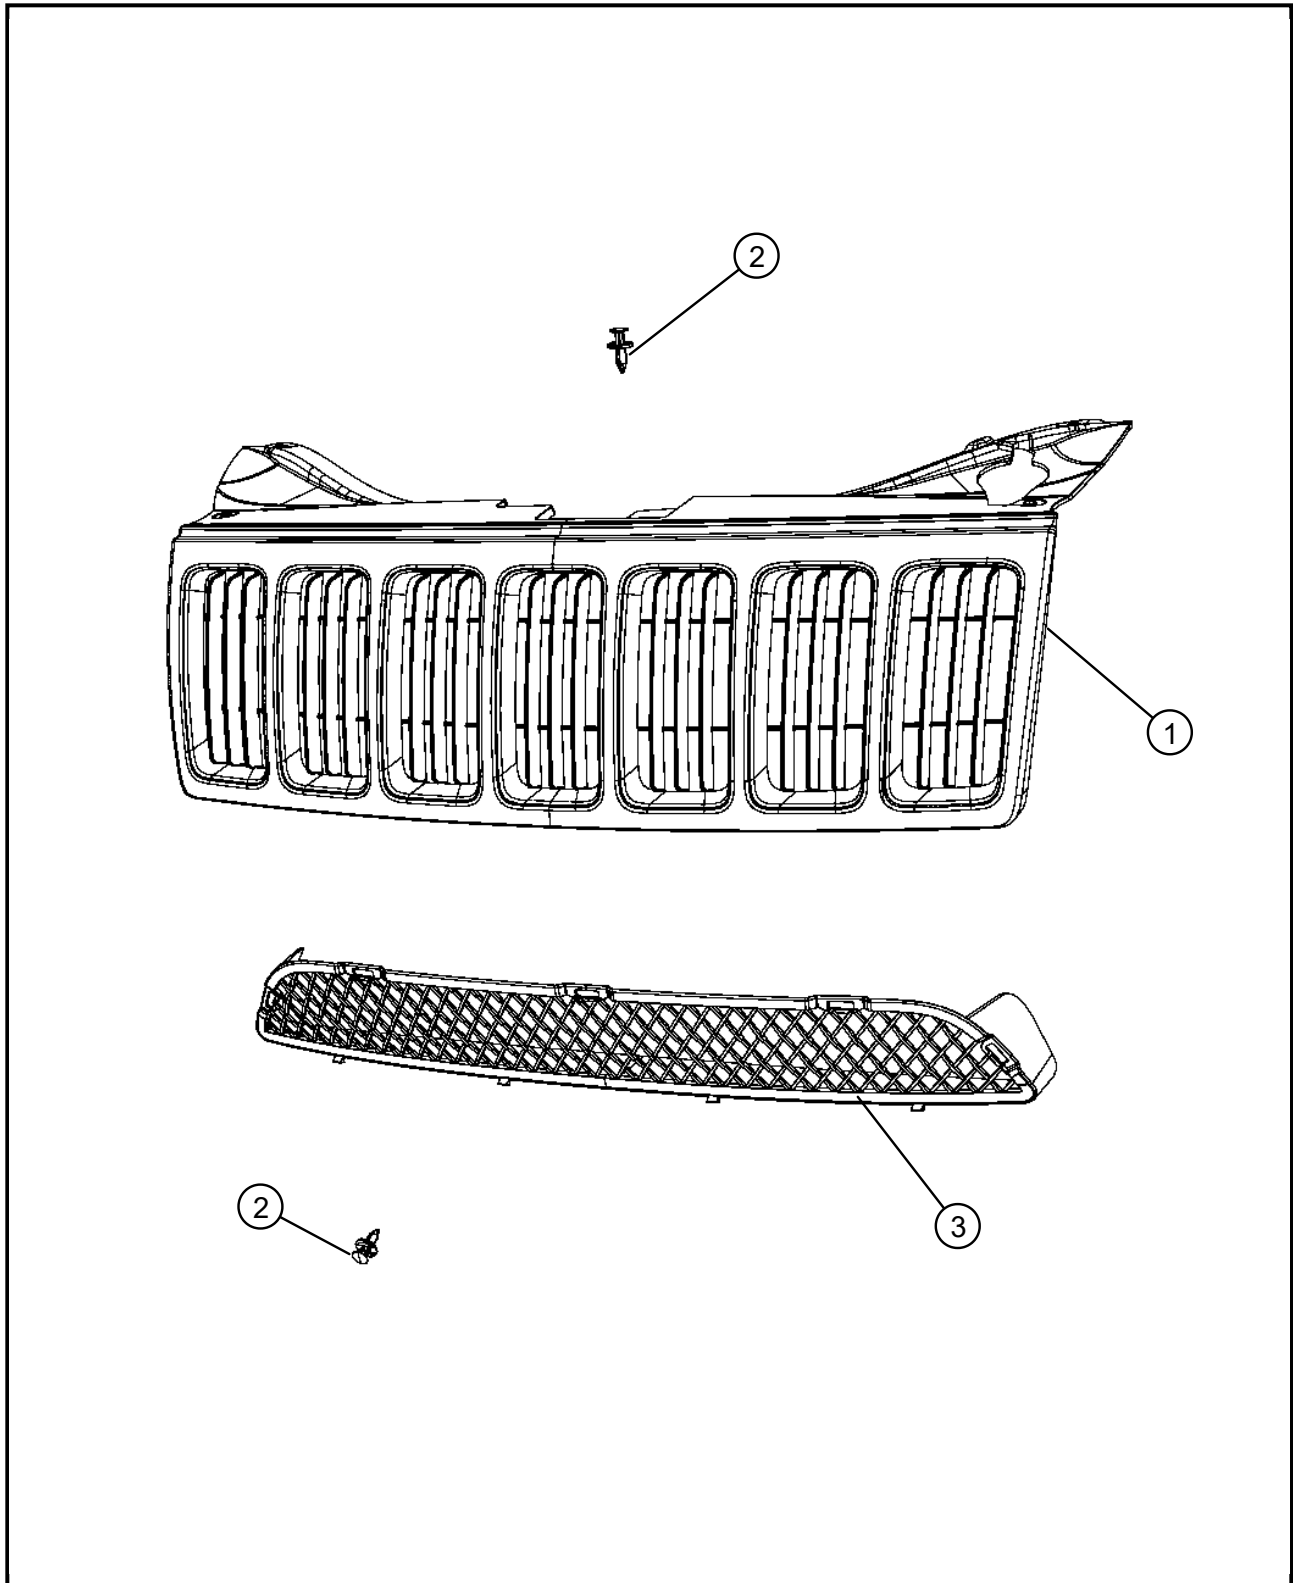

040 - Exterior Ornamentation/400 - Grilles

DESCRIPTION

Item	Description	Part Number	Qty	Supersedence	Tech Tip	Engine	Trans	Line	Body
1	GRILLE, Radiator	55157464AB	1	Yes					
	GRILLE	55157464AC	1	Yes					
2	PIN, Push, M11.4								
		06503598	3	No		EX0			
		06503598	4	No					
		06503598	6	No					
3	GRILLE, Fascia								

Note: The item number that is listed in negative(-) indicates there is no illustration available.