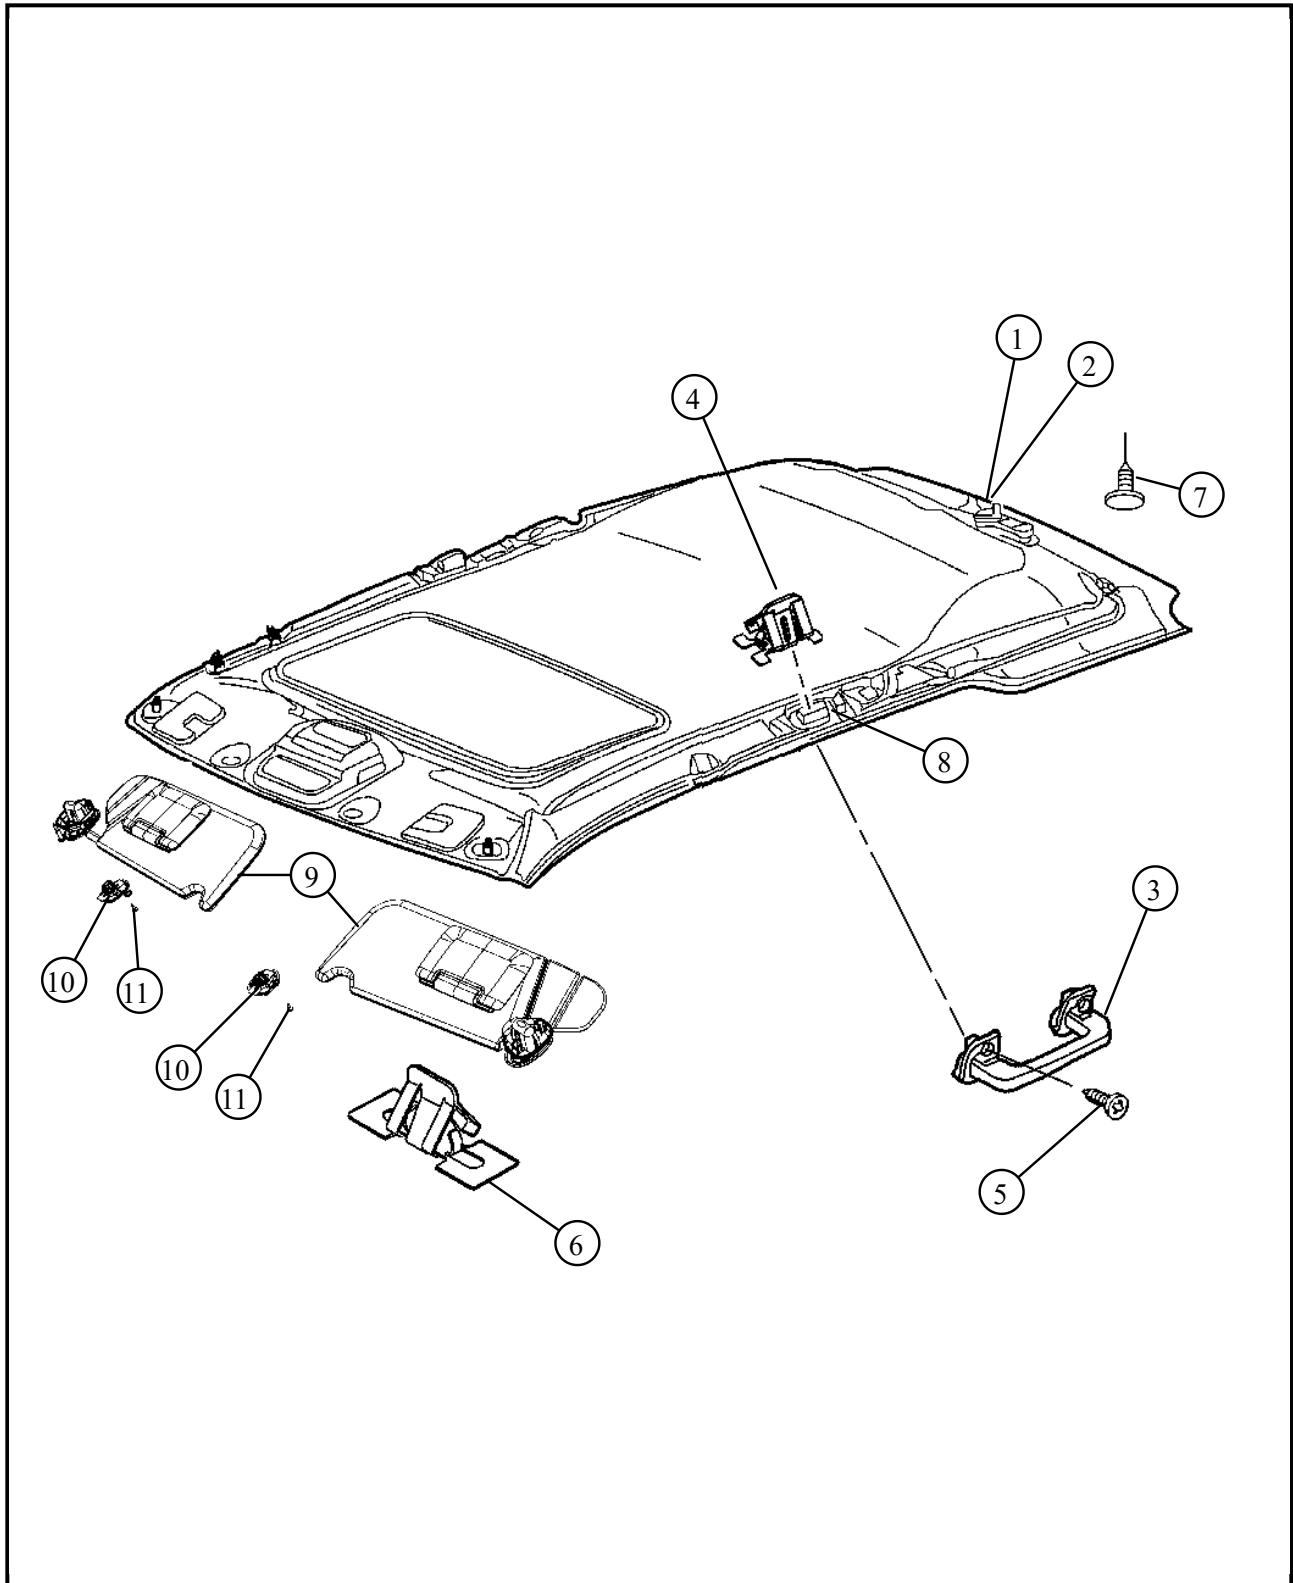

050 - Interior Trim/100 - Headliners-Visors-Assist Straps

DESCRIPTION

Item	Description	Part Number	Qty	Supersedece	Tech Tip	Engine	Trans	Line	Body
1	HEADLINER, Without Sunroof	1HR36BD1AA	1	No					
2	HEADLINER, With Sunroof, [GWA]								
3	HANDLE, Grab								
	Right	1AK64BD1AA	1	No					
	Left	1AK65BD1AA	1	No					
4	CLIP, Z-Axis, Visor and Grab Handle Attach	04746232	1	No					
5	SCREW	05139455AA	1	No					
6	CLIP, Roof Rail								
7	RETAINER	06503943	1	No					
8	PLATE, Retaining	05166015AA	1	No					
9	VISOR								
	Right	1AL26BD1AA	1	No					
	Left	1AL27BD1AA	1	No					
10	SUPPORT, Visor	1AL24BD1AA	1	No					
11	SCREW, Trim	06036610AA	4	No					

Note: The item number that is listed in negative(-) indicates there is no illustration available.