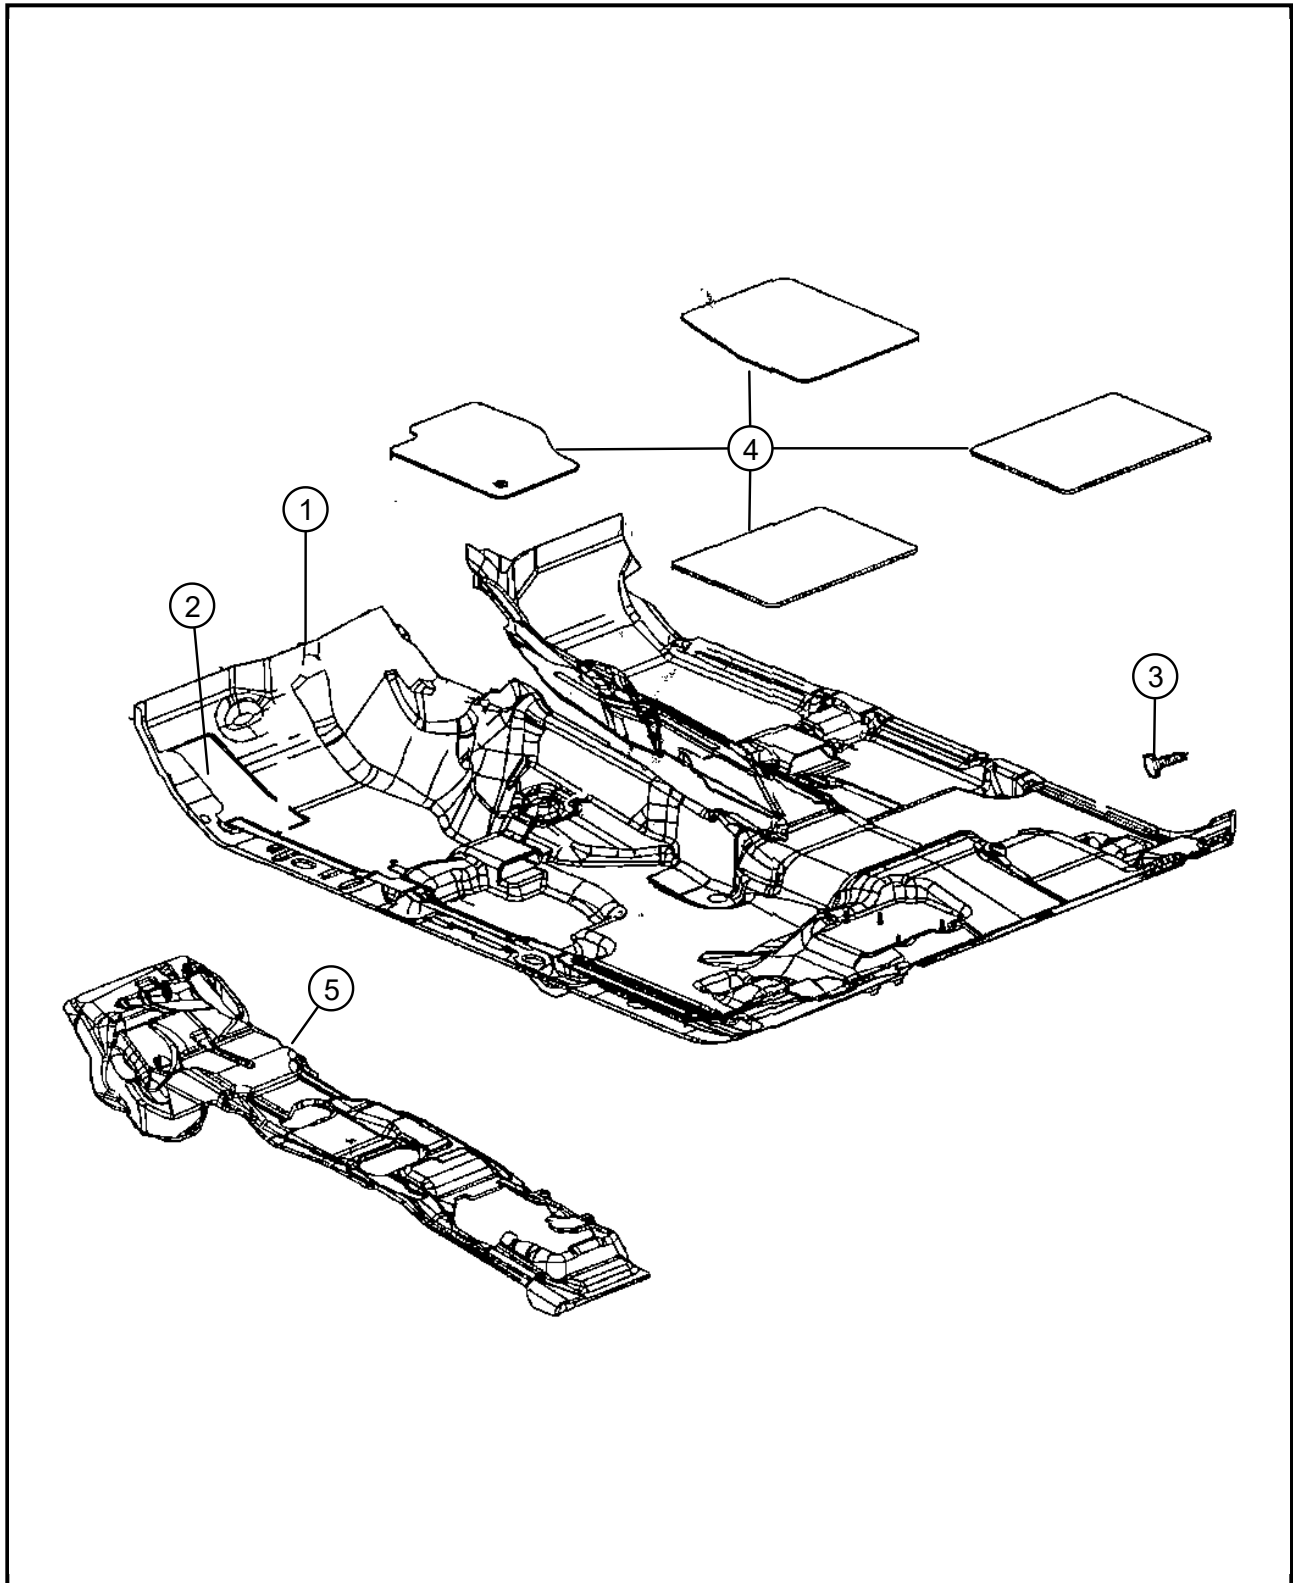

050 - Interior Trim/300 - Carpets, Floor Mats, Load Floor, and Silencers

DESCRIPTION

Item	Description	Part Number	Qty	Supersedence	Tech Tip	Engine	Trans	Line	Body
1	CARPET, Floor, Front	5HR00XDVAI	1	Yes					
	CARPET	1GL60XDVAB	1	Yes					
2	FOOTREST	55197048AB	1	No					
3	RETAINER	06501916	1	No					
4	MAT KIT, Floor	5KJ36XDVAC	1	No					
5	SILENCER, Tunnel	56052851AA	1	No		EXL			

Note: The item number that is listed in negative(-) indicates there is no illustration available.