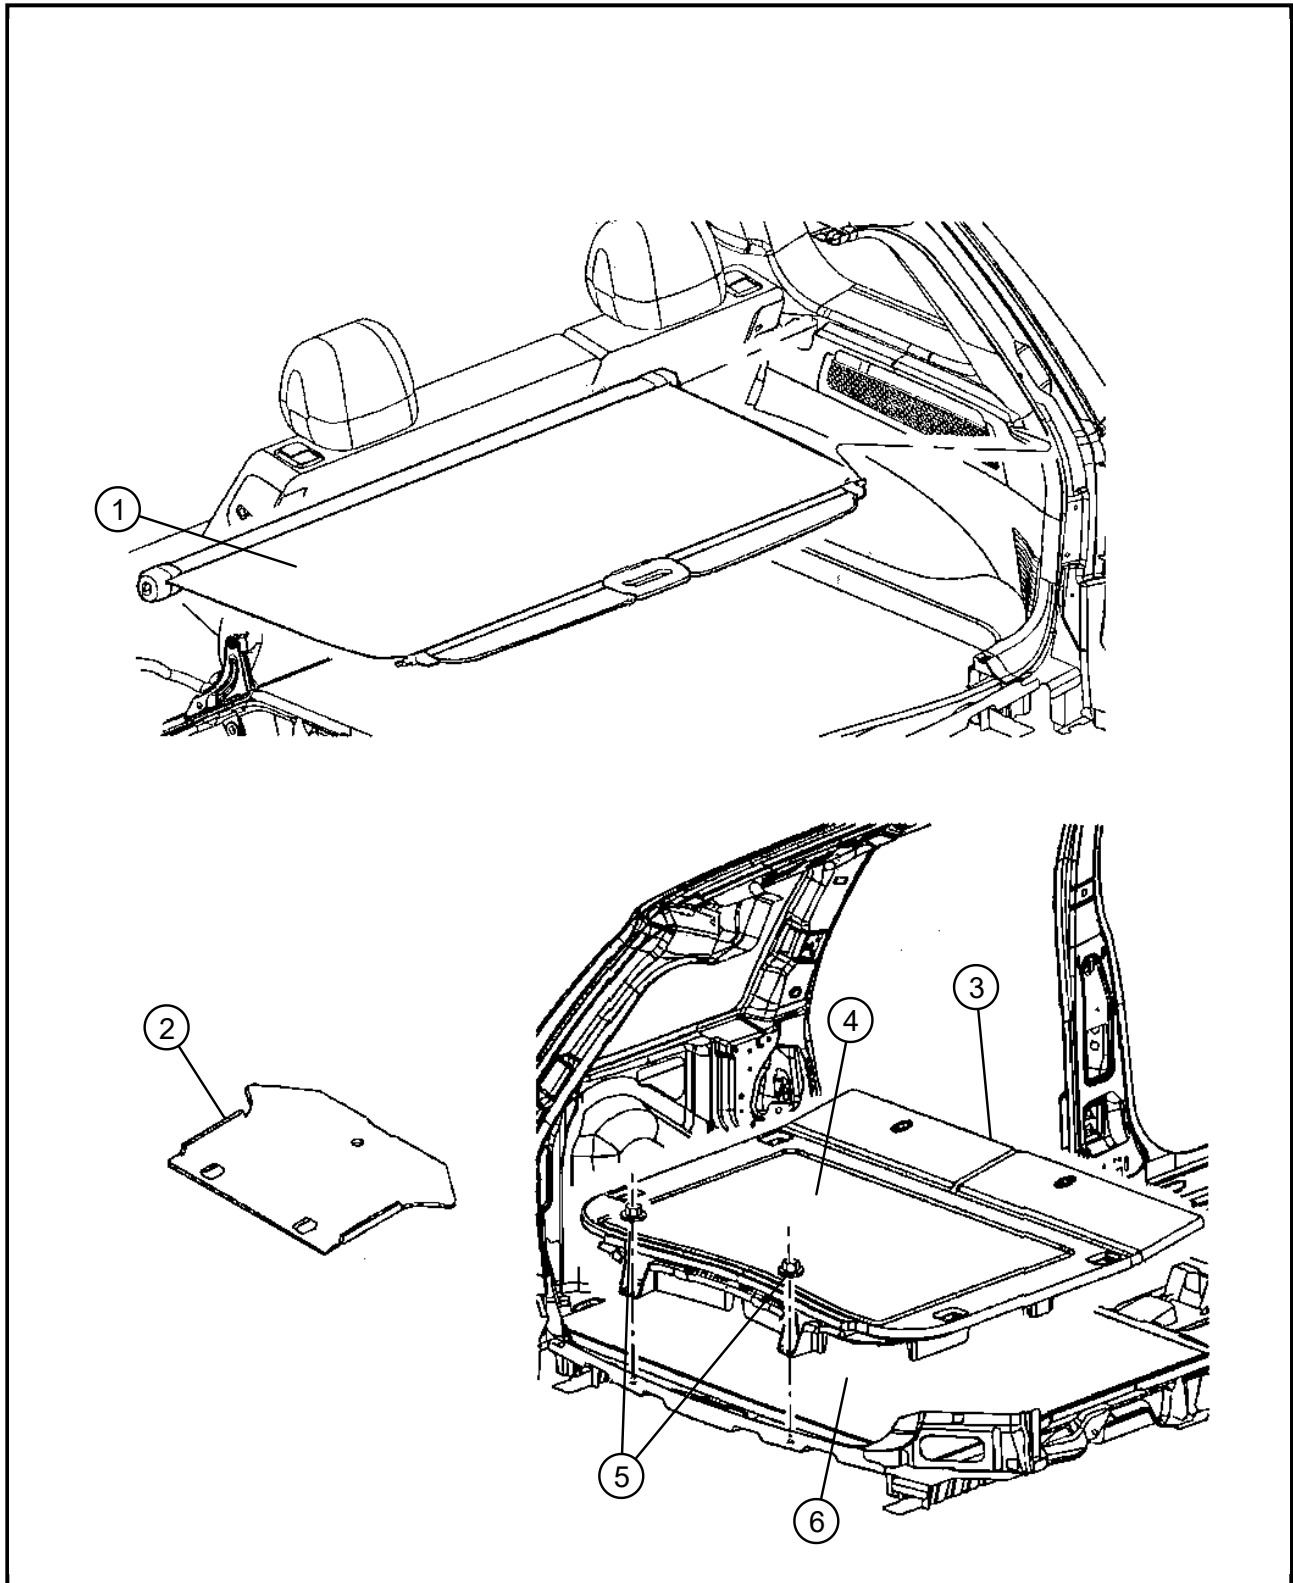

050 - Interior Trim/300 - Carpets, Floor Mats, Load Floor, and Silencers

DESCRIPTION

Item	Description	Part Number	Qty	Supersedence	Tech Tip	Engine	Trans	Line	Body
1	COVER, Cargo Compartment	5HS38XDVAA	1	No					
2	PAD	55197097AE	1	Yes					
	PAD	55197097AF	1	Yes					
	PAD	55197097AG	1	Yes					
3	BASE, Load Floor	5JP981DVAL	1	No					
4	LID, Load Floor	5JY521DVAG	1	No					
5	NUT, M6x1.00								
		06101968	2	No					
		06101968	3	No					
		06101968	2	No					
6	SILENCER, Wheelhouse								
	Left	55197229AD	1	No					
	Right	55197228AC	1	Yes					
	SILENCER	55197228AD	1	Yes					
	Left	55197229AD	1	No					

Note: The item number that is listed in negative(-) indicates there is no illustration available.