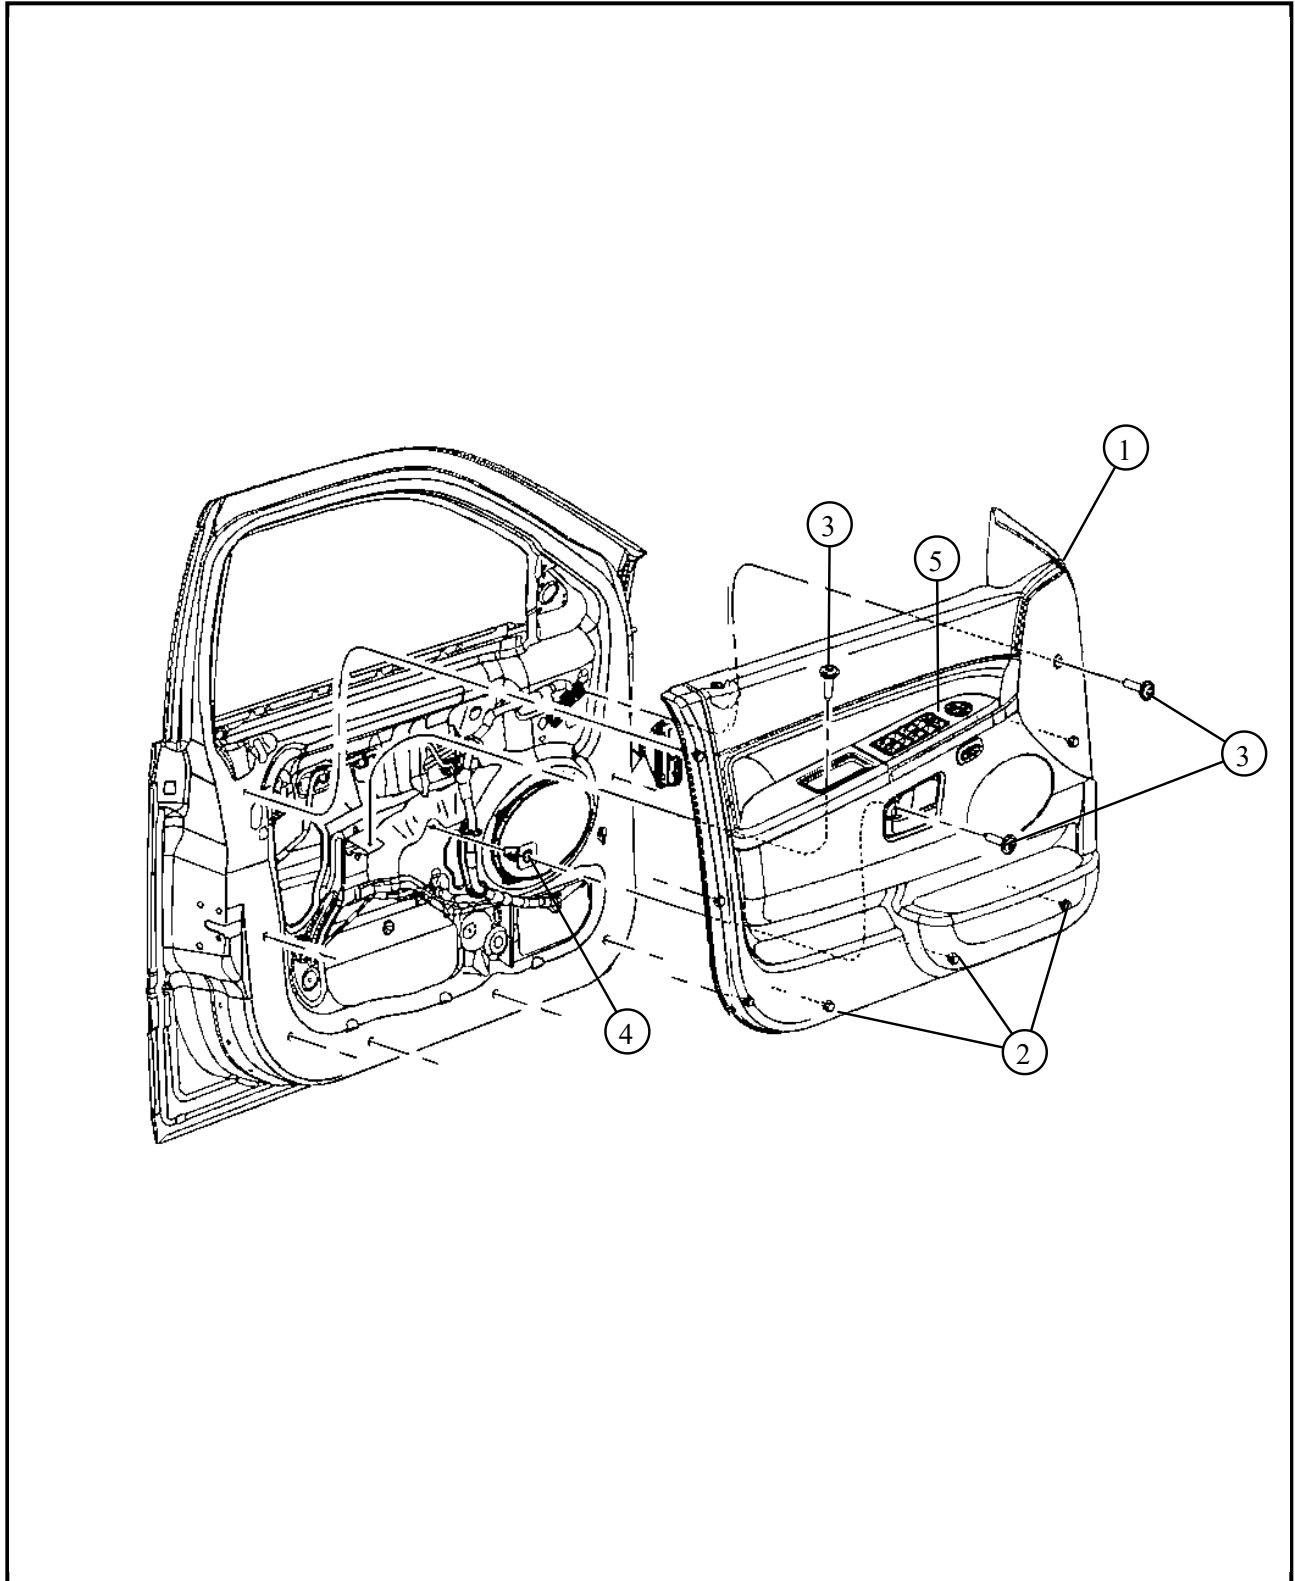

050 - Interior Trim/400 - Door Trim Panels-Front and Rear

DESCRIPTION

| Item | Description | Part Number | Qty | Supersedence | Tech Tip | Engine | Trans | Line | Body |
|------|--|-------------|-----|--------------|----------|--------|-------|------|------|
| 1 | PANEL, Front Door Trim | | | | | | | | |
| | Right, [DV], [CTK] | 1LZ401DVAA | 1 | No | | | | | |
| | Left, [DV], [CTK] | 1LZ411DVAA | 1 | No | | | | | |
| 2 | FASTENER, Door Trim Panel | 68028673AA | 1 | No | | | | | |
| 3 | SCREW, Tapping Hex Head, M4.2X1.70X20.00 | | | | | | | | |
| | | 06101946 | 8 | No | | | | | |
| | | 06101946 | 2 | No | | | | | |
| | | 06101946 | 8 | No | | | | | |
| | | 06101946 | 2 | No | | | | | |
| 4 | NUT, Door Trim | 06035807 | 2 | No | | | | | |
| 5 | BEZEL, Switch | | | | | | | | |

Note: The item number that is listed in negative(-) indicates there is no illustration available.