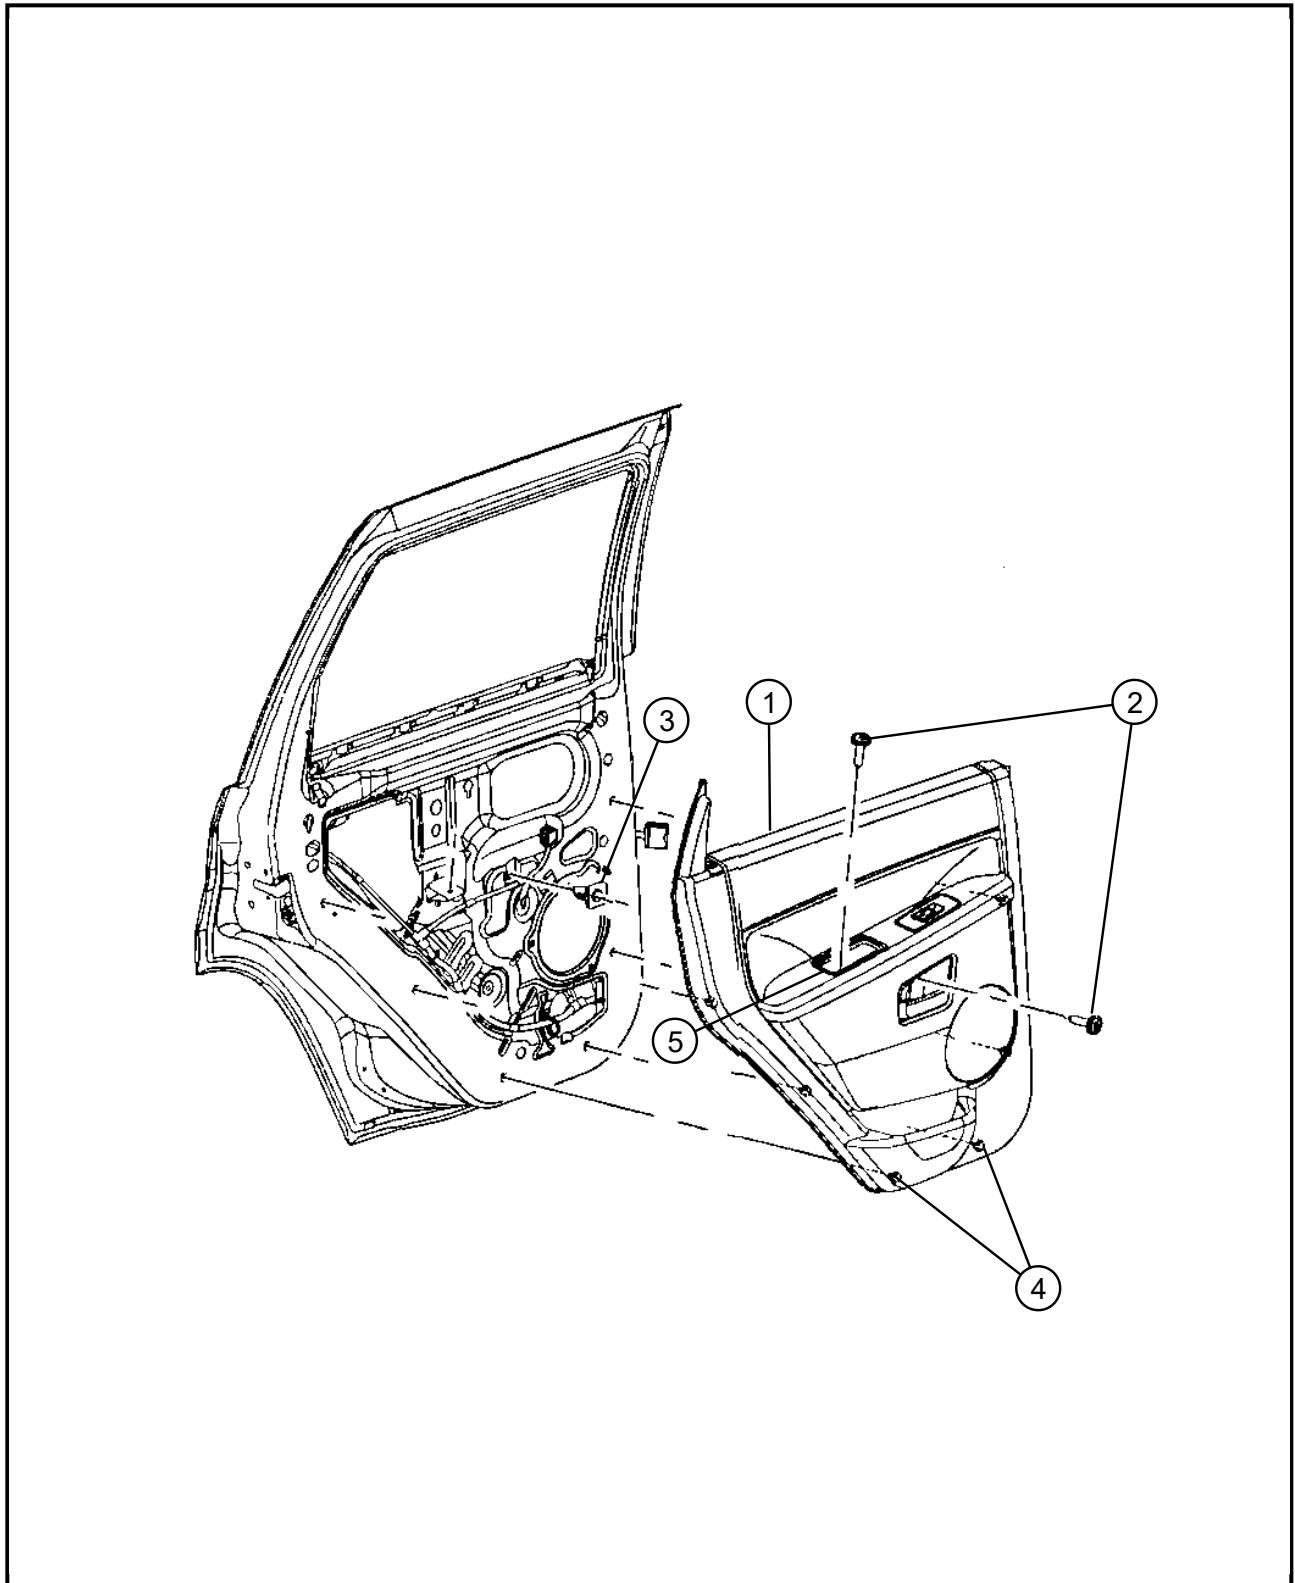

050 - Interior Trim/400 - Door Trim Panels-Front and Rear

DESCRIPTION

Item	Description	Part Number	Qty	Supersedence	Tech Tip	Engine	Trans	Line	Body
1	PANEL, Rear Door Trim								
	Right, [DV], With [CTK] Sales Code	1HH641DVAA	1	Yes					
	PANEL	1HH641DVAB	1	Yes					
	PANEL	1HH641DVAC	1	Yes					
	Left, [DV], With [CTK] Sales Code	1HH651DVAA	1	Yes					
	PANEL	1HH651DVAB	1	Yes					
	PANEL	1HH651DVAC	1	Yes					
2	SCREW, Tapping Hex Head, M4.2X1.70X20.00								
		06101946	8	No					
		06101946	2	No					
		06101946	8	No					
		06101946	4	No					
3	NUT, Door Trim	06035807	2	No					
4	PIN, Push								
		06507686AA	6	No					
		06507686AA	7	No					
5	CUP, Door Pull								
	Right, [DV], With [CTK] Sales Code	1HM181DVAA	1	No					
	Left, [DV], With [CTK] Sales Code	1HM191DVAA	1	No					

Note: The item number that is listed in negative(-) indicates there is no illustration available.