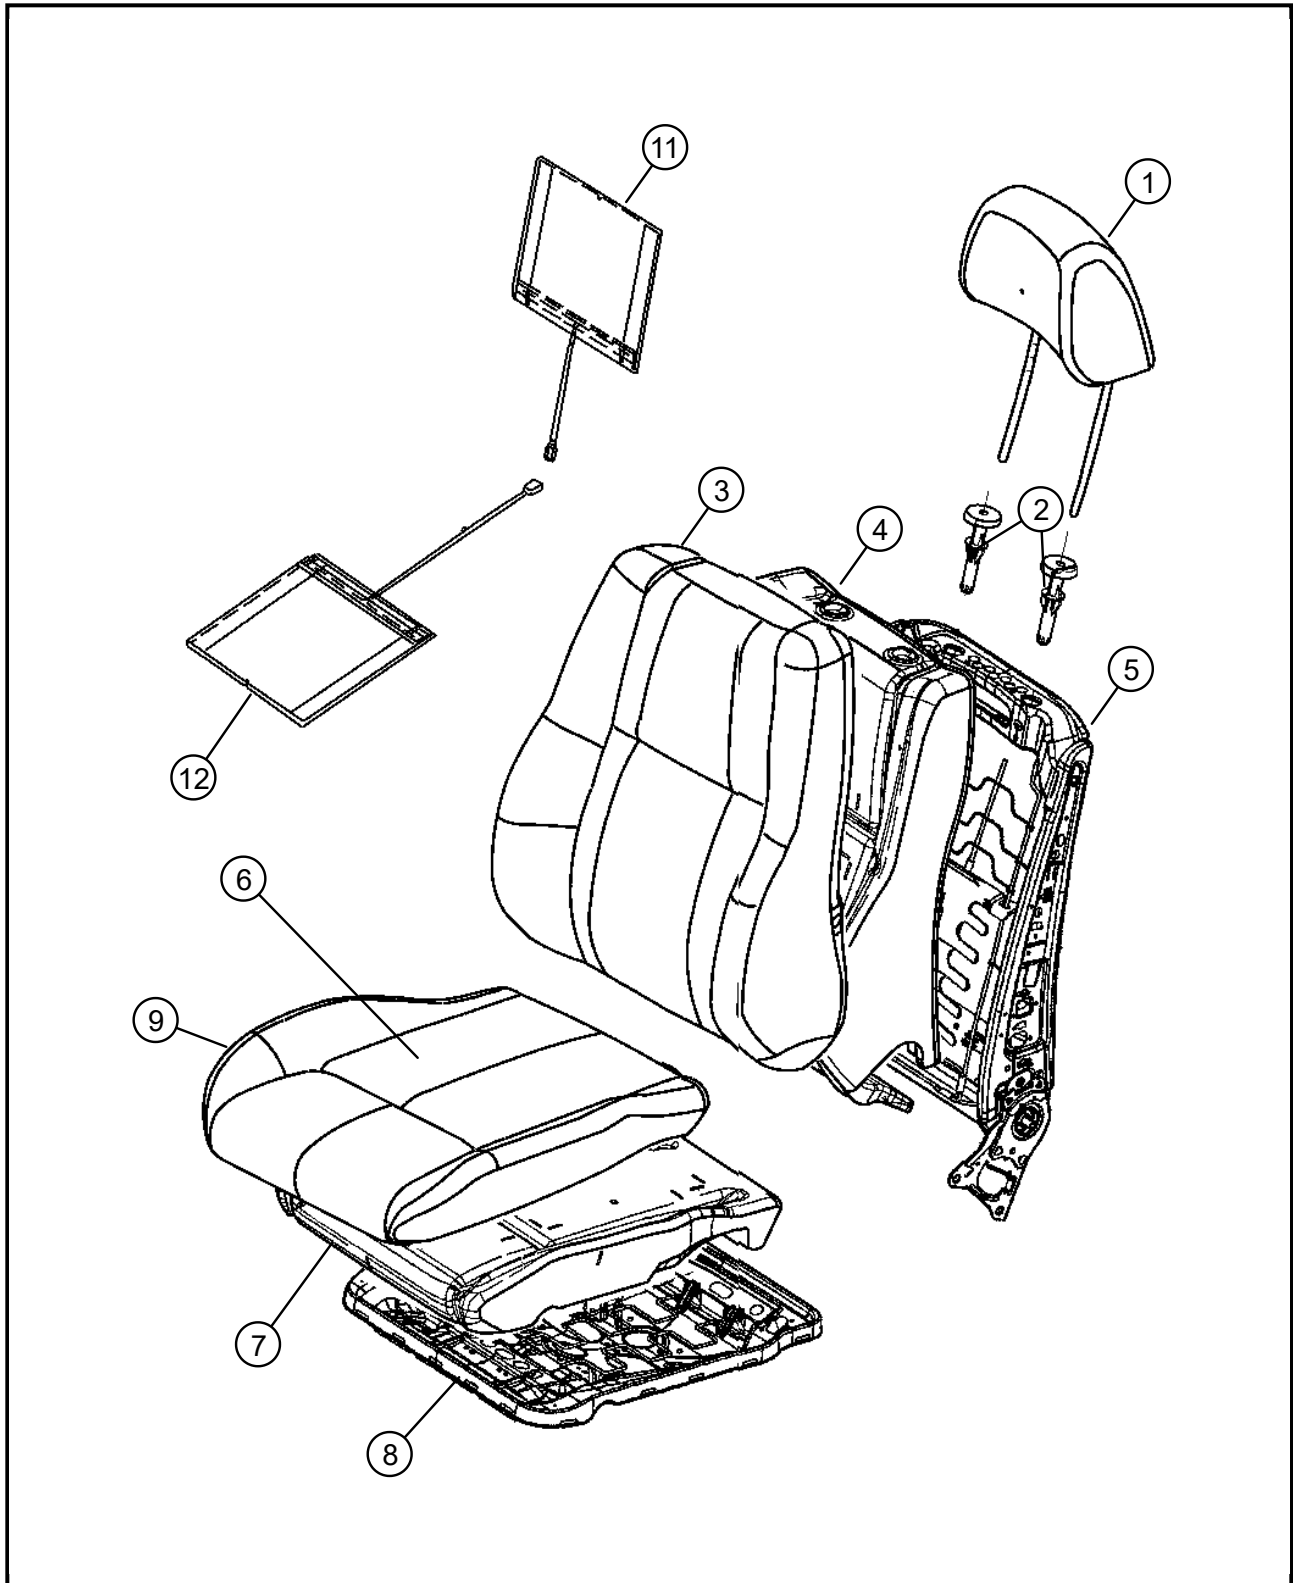

050 - Interior Trim/500 - Front Seats - First Row

DESCRIPTION

Item	Description	Part Number	Qty	Supersedence	Tech Tip	Engine	Trans	Line	Body
1	HEADREST, Front								
2	SLEEVE, Headrest								
		1AN471UYAA	1	Yes					
	SLEEVE	1AN471DVAA	0	Yes					
	SLEEVE	1AN47XDVAA	1	Yes					
	Locking	1AN471DVAA	1	Yes					
	SLEEVE	1AN47XDVAA	1	Yes					
		1AN47XDVAA	1	No					
		1AN471D1AA	1	Yes					
	SLEEVE	1DS911D1AA	0	Yes					
		1AN481UYAA	1	Yes					
	SLEEVE	1AN481DVAA	0	Yes					
	SLEEVE	1DS941DVAA	0	Yes					
	SLEEVE	1DN981DVAA	0	Yes					
	Non-locking	1AN481DVAA	1	Yes					
	SLEEVE	1DS941DVAA	0	Yes					
	SLEEVE	1DN981DVAA	0	Yes					
3	COVER, Front Seat Back								
4	FOAM, Seat Back								
5	FRAME, Front Seat Back								
	Right	05136181AB	1	Yes					
	FRAME	68059232AA	1	Yes					
	Left	05136182AB	1	No					
6	COVER, Front Seat Cushion								
7	FOAM, Seat Cushion								

Item	Description	Part Number	Qty	Supersedence	Tech Tip	Engine	Trans	Line	Body
8	PAN, SEAT CUSHION								
	Left, Includes Springs	05134939AA	1	No					
	Right, Includes Springs	05134940AA	1	No					
9	WIRE KIT, Trimming, Cushion								
		05143430AA	2	No					
		05143454AA	1	No					
-10	BUMPER PAD, Seat Cushion	05139663AA	4	No					
11	PAD, Heater, Back	05000022AB	2	No					
12	PAD, Heater, Cushion	05000021AB	2	Yes					
	HEATED PAD	05000021AA	1	Yes					

Note: The item number that is listed in negative(-) indicates there is no illustration available.