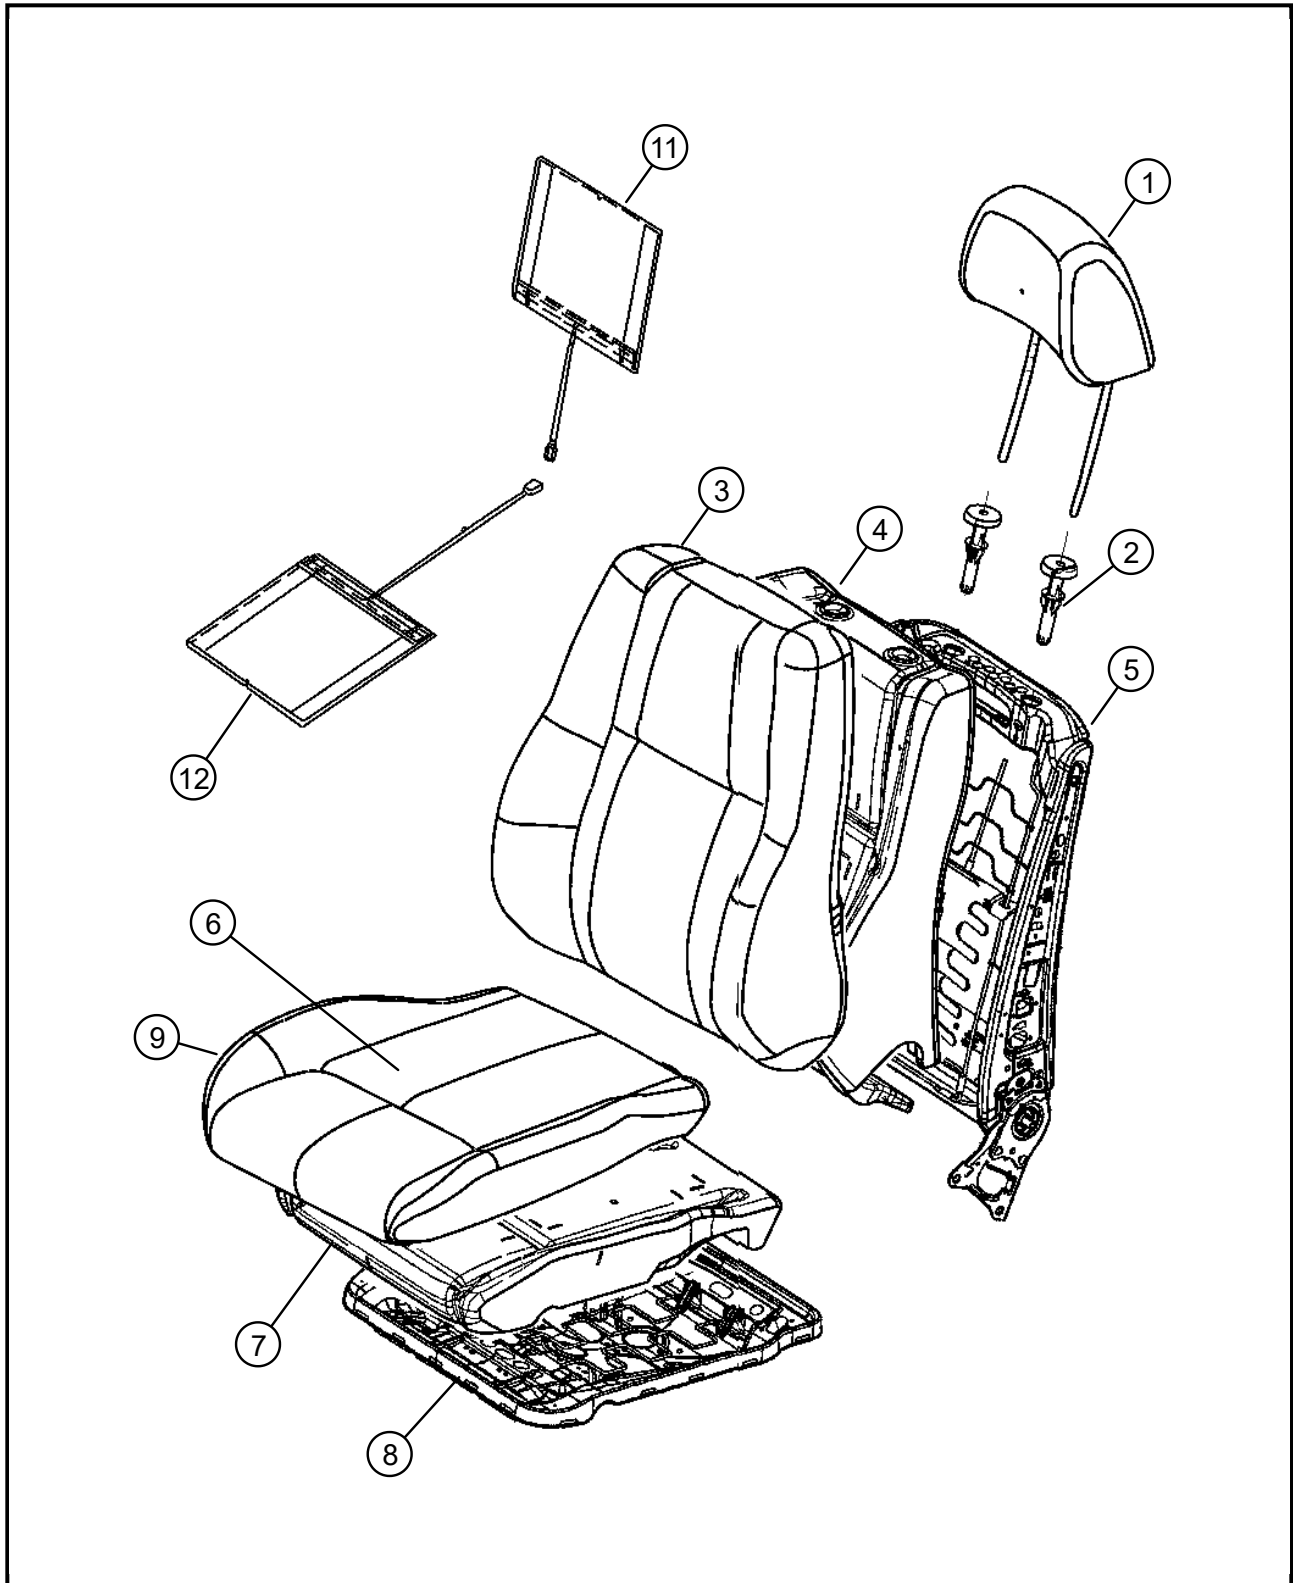

050 - Interior Trim/500 - Front Seats - First Row

DESCRIPTION

Item	Description	Part Number	Qty	Supersedence	Tech Tip	Engine	Trans	Line	Body
1	HEADREST, Front								
2	SLEEVE, Headrest								
		1AN471UYAA	1	Yes					
	SLEEVE	1AN471DVAA	0	Yes					
	SLEEVE	1AN47XDVAA	1	Yes					
	[DV], Locking	1AN471DVAA	1	Yes					
	SLEEVE	1AN47XDVAA	1	Yes					
		1AN47XDVAA	1	No					
		1AN471D1AA	1	Yes					
	SLEEVE	1DS911D1AA	0	Yes					
3	COVER, Front Seat Back								
4	FOAM, Seat Back								
	Right	05143344AA	1	No					
	Left	05143345AA	1	No					
5	FRAME, Front Seat Back	05136181AB	1	Yes					
	FRAME	68059232AA	1	Yes					
6	COVER, Front Seat Cushion								
7	FOAM, Seat Cushion								
8	PAN, SEAT CUSHION								
	Left, With Springs	05134939AA	1	No					
	Right, With Springs	05134940AA	1	No					
9	WIRE KIT, Trimming, Cushion								
		05143430AA	2	No					

Item	Description	Part Number	Qty	Supersedence	Tech Tip	Engine	Trans	Line	Body
		05143454AA	1	No					
-10	BUMPER PAD, Seat Cushion	05139663AA	4	No					
11	PAD, Heater, Back	05000022AB	2	No					
12	PAD, Heater, Cushion	05000021AB	2	Yes					
	HEATED PAD	05000021AA	1	Yes					

Note: The item number that is listed in negative(-) indicates there is no illustration available.