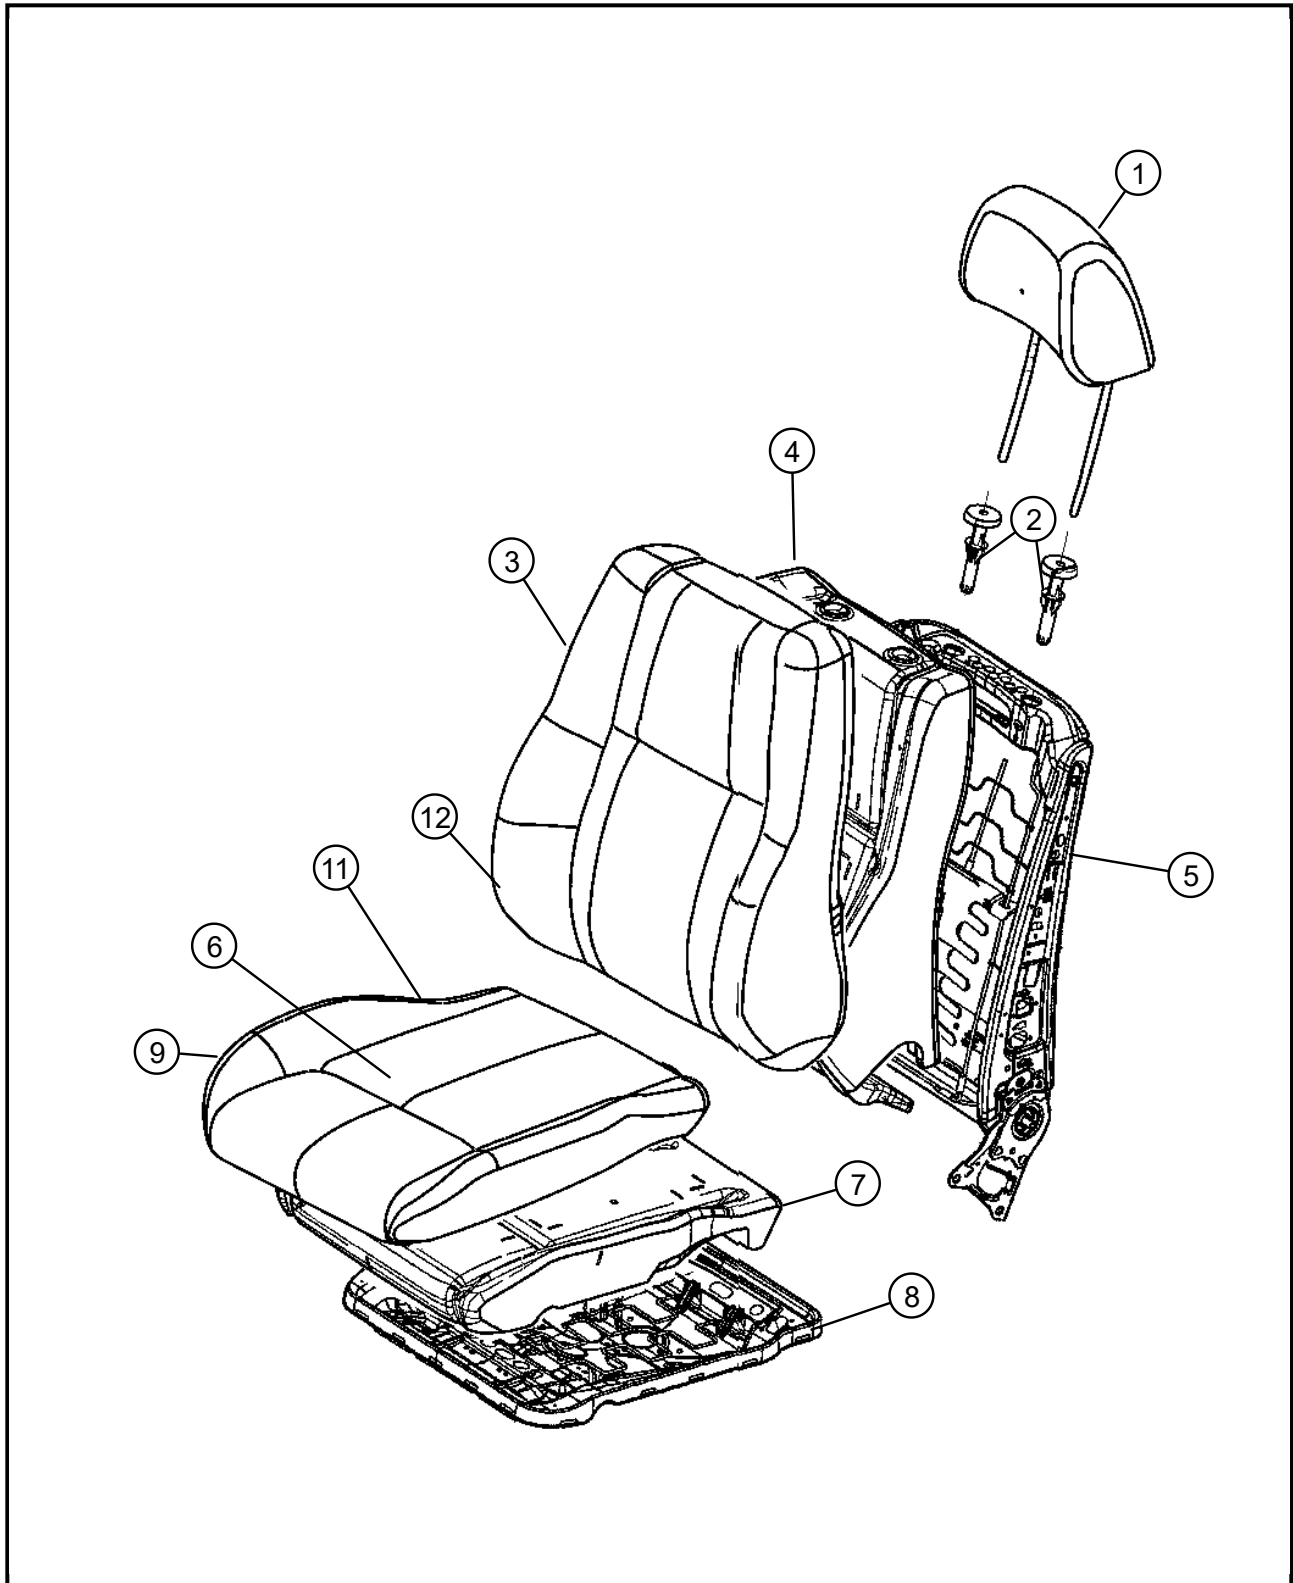

050 - Interior Trim/500 - Front Seats - First Row

DESCRIPTION

Item	Description	Part Number	Qty	Supersedence	Tech Tip	Engine	Trans	Line	Body
1	HEADREST, Front								
2	SLEEVE, Headrest								
		1AN471UYAA	1	Yes					
	SLEEVE	1AN471DVAA	0	Yes					
	SLEEVE	1AN47XDVAA	1	Yes					
		1AN471DVAA	1	Yes					
	SLEEVE	1AN47XDVAA	1	Yes					
		1AN47XDVAA	1	No					
	[DV], Locking	1AN471D1AA	1	Yes					
	SLEEVE	1DS911D1AA	0	Yes					
3	COVER, Front Seat Back								
4	FOAM, Seat Back								
	Right	05143344AA	1	No					
	Left	05143345AA	1	No					
5	FRAME, Front Seat Back	05136181AB	1	Yes					
	FRAME	68059232AA	1	Yes					
6	COVER, Front Seat Cushion								
7	FOAM, Seat Cushion								
8	PAN, SEAT CUSHION								
	Left	05134939AA	1	No					
	Right	05134940AA	1	No					
9	WIRE KIT, Trimming, Cushion								
		05143430AA	2	No					
		05143454AA	1	No					

Item	Description	Part Number	Qty	Supersedence	Tech Tip	Engine	Trans	Line	Body
-10	BUMPER PAD, Seat Cushion	05139663AA	4	No					
11	PAD, Heater, Cushion	05000021AB	2	Yes					
	HEATED PAD	05000021AA	1	Yes					
12	PAD, Heater, Back								

Note: The item number that is listed in negative(-) indicates there is no illustration available.