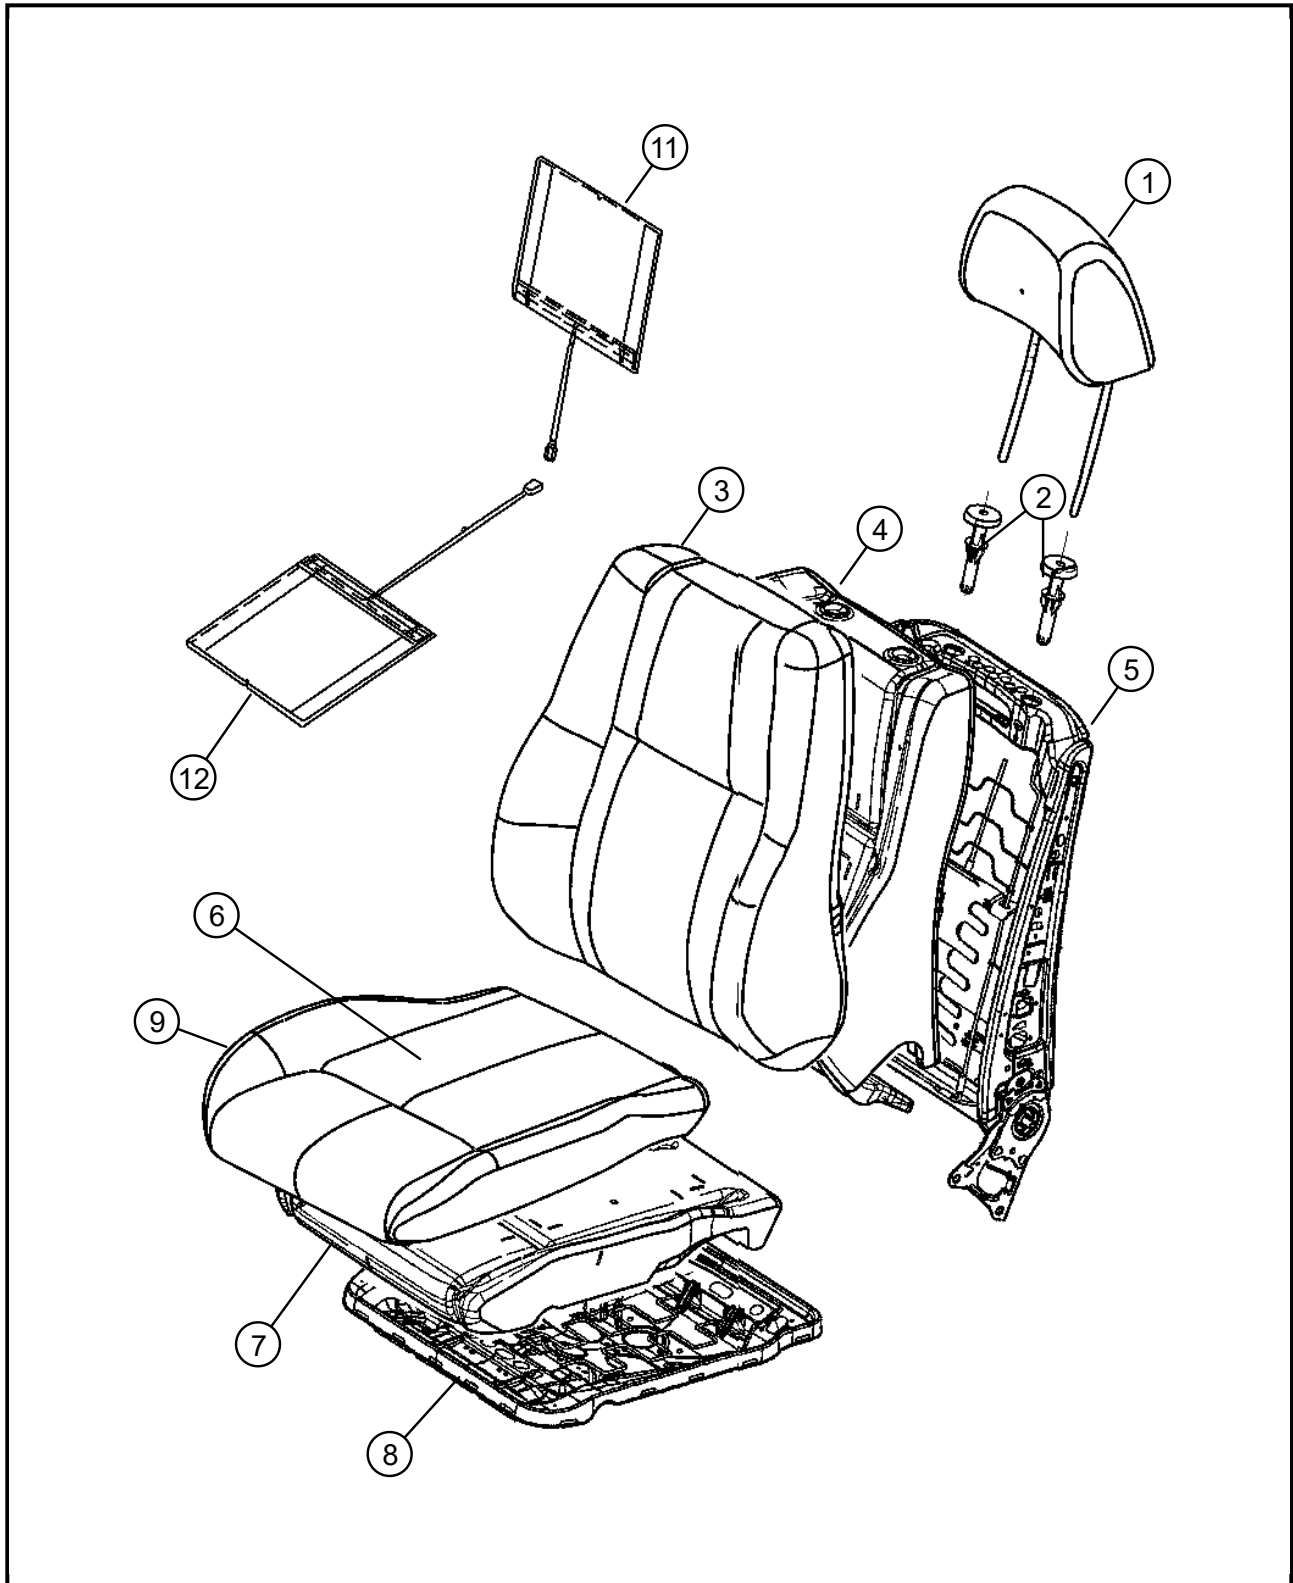

050 - Interior Trim/500 - Front Seats - First Row

DESCRIPTION

Item	Description	Part Number	Qty	Supersedence	Tech Tip	Engine	Trans	Line	Body
1	HEADREST, Front								
	Right and Left	1LR881X9AA	1	No					
	Right and Left	1LR881AAAA	1	No					
	Right and Left, [DV], With [JPK], [JPM], [JPZ] Sales Codes	1LR881DVAA	1	No					
2	SLEEVE, Headrest								
	Locking	1DS911DVAA	1	Yes					
	SLEEVE	1DN971DVAA	0	Yes					
		1DS941DVAA	1	Yes					
	SLEEVE	1DN981DVAA	0	Yes					
	Locking, [DV], With [JPK], [JPM], [JPZ] Sales Codes	1DS91XDVAA	2	Yes					
	SLEEVE	1DS911DVAA	0	Yes					
	SLEEVE	1DN971DVAA	0	Yes					
	[DV], With [JPK], [JPM], [JPZ] Sales Codes	1DS94XDVAA	2	Yes					
	SLEEVE	1DS941DVAA	0	Yes					
	SLEEVE	1DN981DVAA	0	Yes					
3	COVER, Front Seat Cushion								
	Right and Left, [DV], With [JPK], [JPM], [JPZ] Sales Codes	1LU321DVAA	1	No					
	[J1], With [JPK], [JPM], [JPZ] Sales Codes	1LU341DVAA	1	No					
4	FOAM, Seat Back								
	Right, With [JPK], [JPM], [JPZ] Sales Codes	05143344AA	1	No					

Item	Description	Part Number	Qty	Supersedence	Tech Tip	Engine	Trans	Line	Body
	Left, With [JPK], [JPM], [JPZ] Sales Codes	05143345AA	1	No					
5	FRAME, Front Seat Back								
	Left	05136181AB	1	Yes					
	FRAME	68059232AA	1	Yes					
	Right	05136182AB	1	No					
6	COVER, Front Seat Cushion								
		1JH041UYAA	2	No					
	[DV]	1JH041DVAA	1	No					
7	FOAM, Seat Cushion	05161387AA	2	No					
8	FRAME, Seat cushion, Includes Springs								
	Left	05134939AA	1	No					
	Right	05134940AA	1	No					
9	WIRE KIT, Trimming, Cushion								
		05143430AA	2	No					
		05143454AA	1	No					
-10	BUMPER PAD, Seat Cushion	05139663AA	4	No					
11	PAD, Heater, Back	05000022AB	2	No					
12	PAD, Heater, Cushion	05000021AB	2	Yes					
	HEATED PAD	05000021AA	1	Yes					

Note: The item number that is listed in negative(-) indicates there is no illustration available.