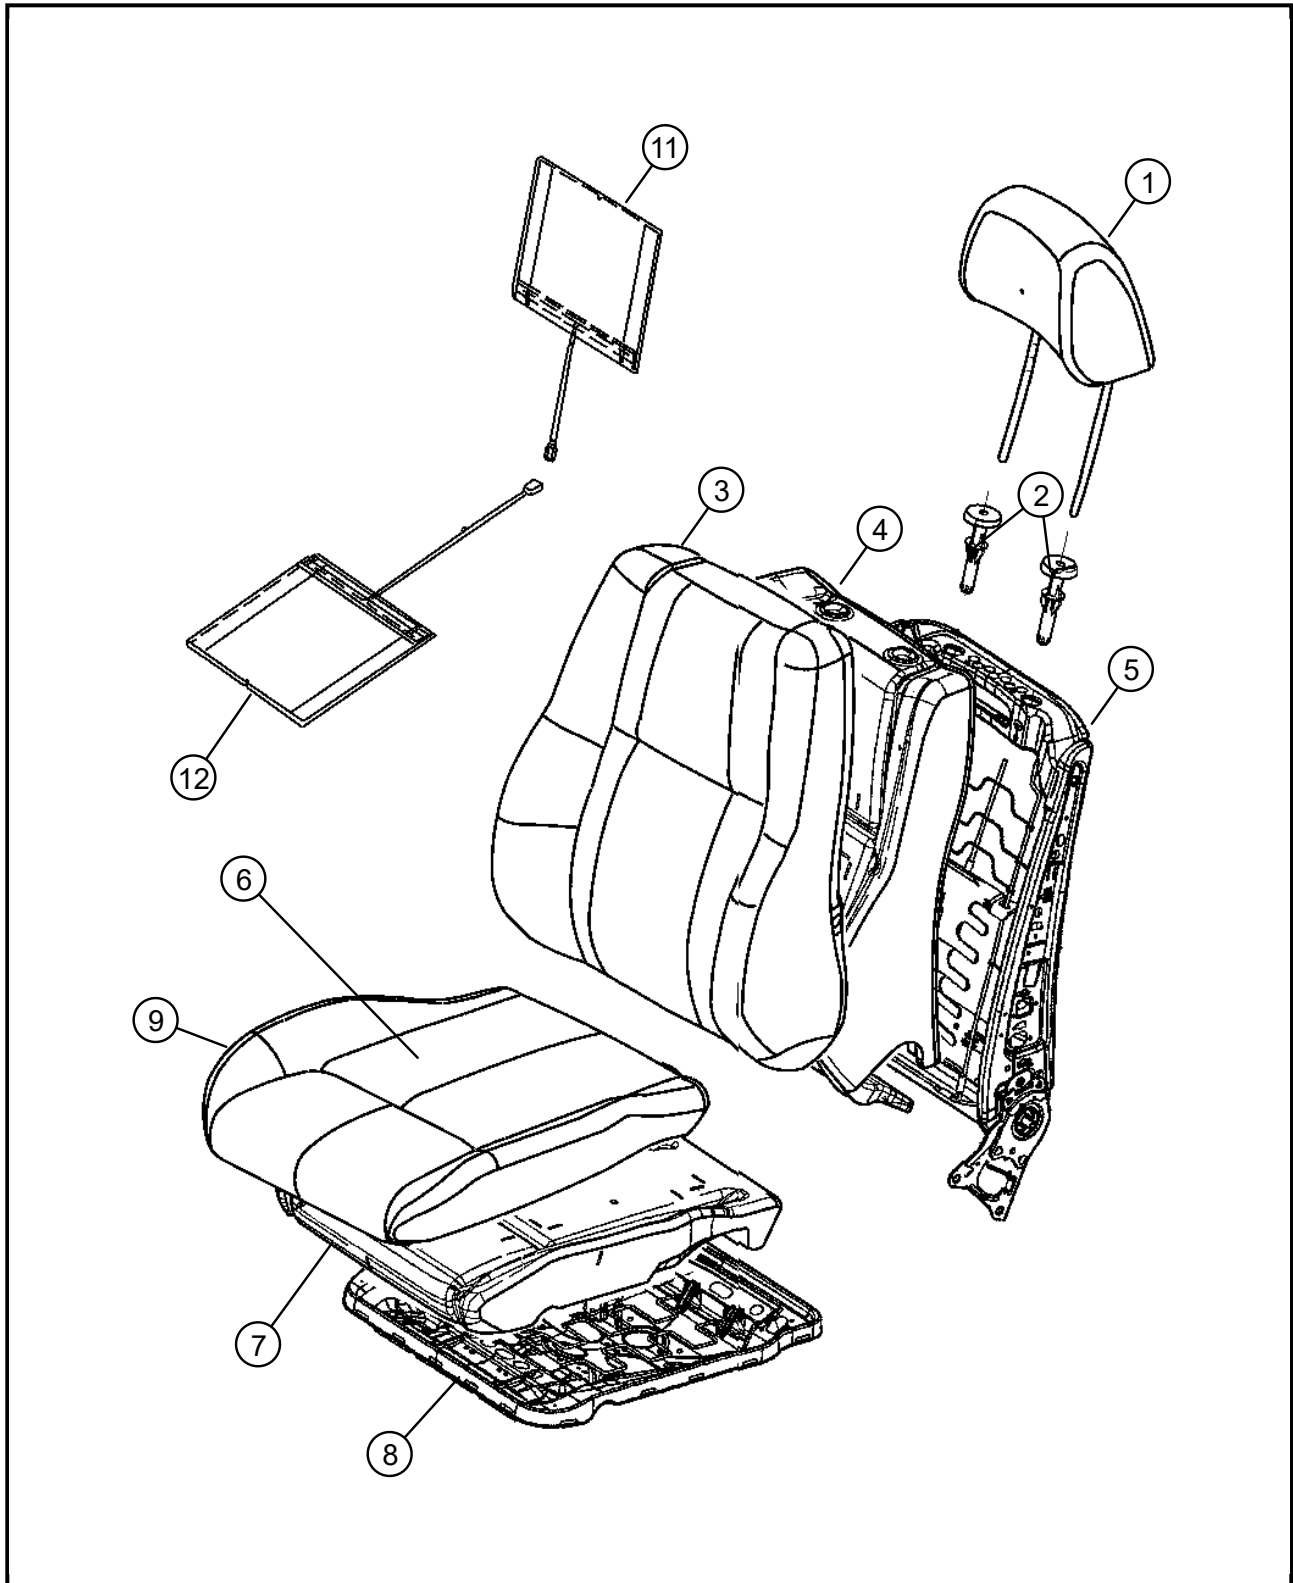

050 - Interior Trim/500 - Front Seats - First Row

DESCRIPTION

Item	Description	Part Number	Qty	Supersedence	Tech Tip	Engine	Trans	Line	Body
1	HEADREST, Front								
2	SLEEVE, Headrest								
	Locking	1DN971UYAA	1	No					
	Locking, [D1]	1DN971DVAA	1	No					
		1DN981UYAA	1	Yes					
	SLEEVE	1DN981K7AA	0	Yes					
	[D1]	1DN981DVAA	1	No					
3	COVER, Front Seat Back								
4	FOAM, Seat Back								
	Right	05143344AA	1	No					
	Left	05143345AA	1	No					
5	FRAME, Front Seat Back								
	Power, Without Memory Nor Lumbar	05136181AB	1	Yes					
	FRAME	68059232AA	1	Yes					
	Power, With Memory And Lumbar	05136182AB	1	No					
6	COVER, Front Seat Cushion								
7	FOAM, Seat Cushion	05161387AA	2	No					
8	FRAME, Seat cushion								
	Left	05134939AA	1	No					
	Right	05134940AA	1	No					
9	WIRE KIT, Trimming, Cushion								
		05143430AA	2	No					

Item	Description	Part Number	Qty	Supersedence	Tech Tip	Engine	Trans	Line	Body
		05143454AA	1	No					
-10	BUMPER PAD, Seat Cushion	05139663AA	4	No					
11	PAD, Heater, Back	05000022AB	2	No					
12	PAD, Heater, Cushion	05000021AB	2	Yes					
	HEATED PAD	05000021AA	1	Yes					

Note: The item number that is listed in negative(-) indicates there is no illustration available.