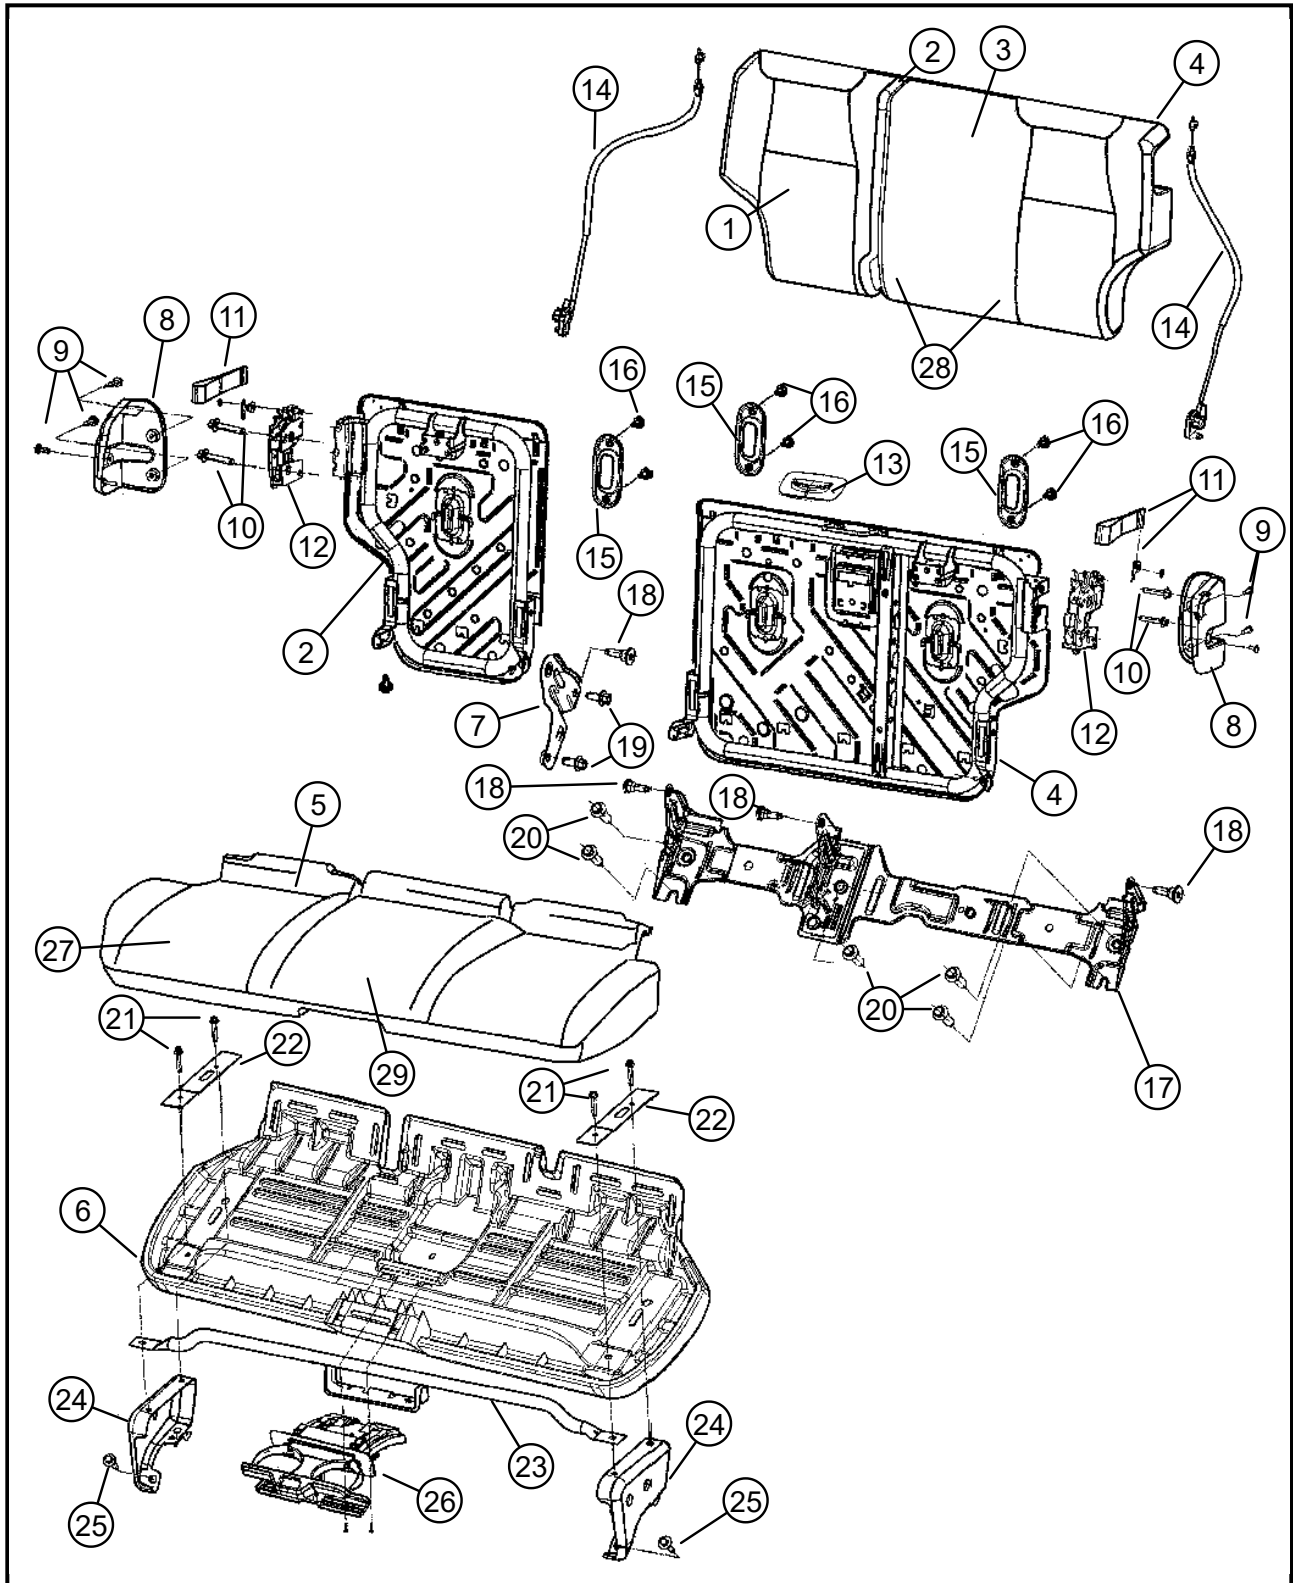

050 - Interior Trim/600 - Rear Seats - Second Row

DESCRIPTION

Item	Description	Part Number	Qty	Supersedence	Tech Tip	Engine	Trans	Line	Body
1	COVER, Rear Seat Back, 40%								
2	SEAT BACK, Rear, 40%								
3	COVER, Rear Seat Back, 60%								
4	SEAT BACK, Rear, 60%								
5	COVER, Rear Seat Cushion								
6	PANEL, Seat Cushion Base								
7	BRACKET, Pivot								
8	COVER, Seat latch								
9	SCREW								
10	BOLT, Seat								
11	STRAP								
12	LATCH, Seat								
13	BEZEL, Seat Belt								
14	CABLE								
15	BEZEL, TETHER								
16	SCREW								
17	BRACKET, Rear Seat Mount								
18	BOLT								
19	BOLT, Seat								
20	SCREW AND WASHER, Hex								
21	SCREW, Seat								
22	PLATE, Retaining								
23	SUPPORT, Rear Seat								
24	RISER, Seat								

Item	Description	Part Number	Qty	Supersedence	Tech Tip	Engine	Trans	Line	Body
25	SCREW AND WASHER, Hex								
26	CUPHOLDER								
27	FOAM, Seat Cushion								
28	PAD, Heater, Rear Seat Back								
29	PAD, Heater, Rear Seat Cushion								

Note: The item number that is listed in negative(-) indicates there is no illustration available.