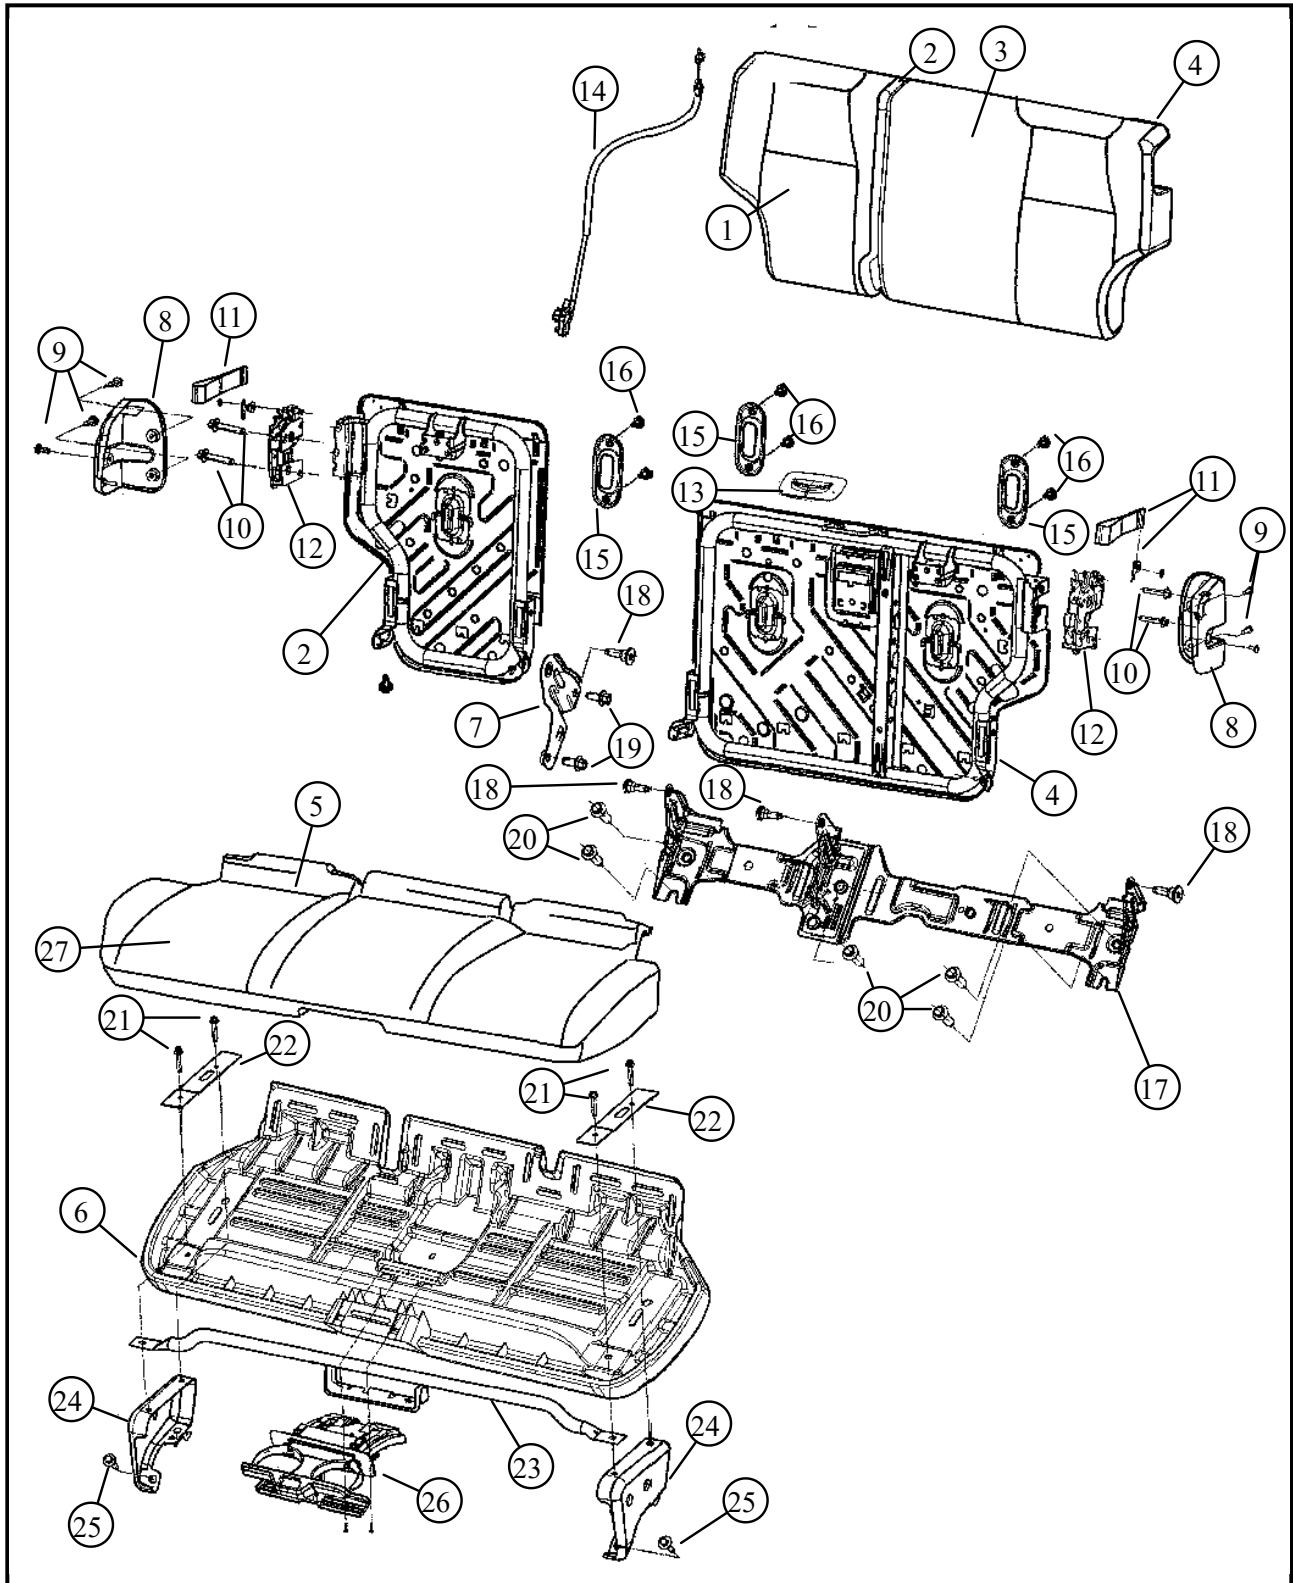

050 - Interior Trim/600 - Rear Seats - Second Row

DESCRIPTION

Item	Description	Part Number	Qty	Supersedence	Tech Tip	Engine	Trans	Line	Body
1	COVER, Rear Seat Back, 40%								
2	SEAT BACK, Rear, 40%								
3	COVER, Rear Seat Back, 60%								
4	SEAT BACK, Rear, 60%								
5	COVER, Rear Seat Cushion								
6	PANEL, Seat Cushion Base								
7	BRACKET, Pivot								
8	COVER, Seat latch								
9	SCREW								
10	BOLT, Seat								
11	STRAP								
12	LATCH, Seat								
13	BEZEL, Seat Belt								
14	CABLE								
15	BEZEL, TETHER								
16	SCREW								
17	BRACKET, Rear Seat Mount								
18	BOLT								
19	BOLT, Seat								
20	SCREW AND WASHER, Hex								
21	SCREW, Seat								
22	PLATE, Retaining								
23	SUPPORT, Rear Seat								
24	RISER, Seat								

Item	Description	Part Number	Qty	Supersedence	Tech Tip	Engine	Trans	Line	Body
25	SCREW AND WASHER, Hex								
26	CUPHOLDER								
27	FOAM, Seat Cushion								

Note: The item number that is listed in negative(-) indicates there is no illustration available.