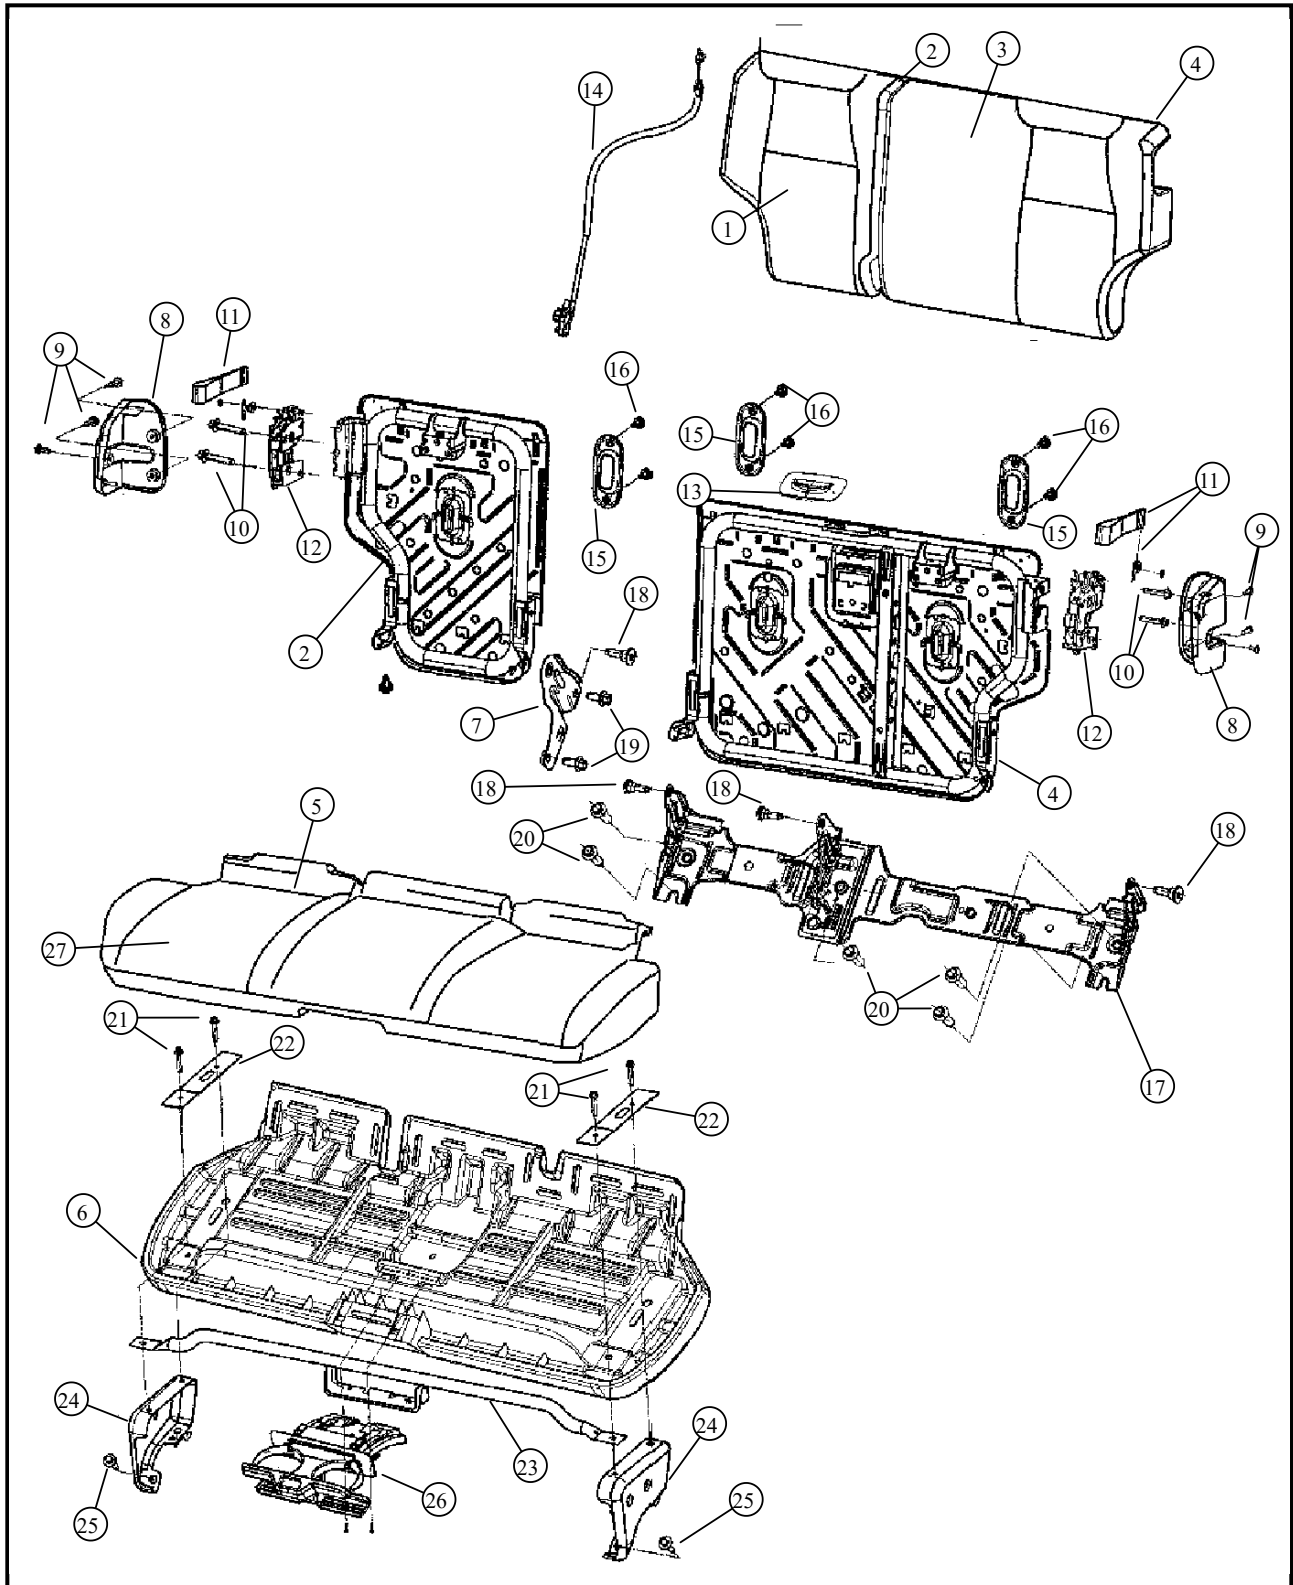

050 - Interior Trim/600 - Rear Seats - Second Row

DESCRIPTION

Item	Description	Part Number	Qty	Supersedence	Tech Tip	Engine	Trans	Line	Body
1	COVER, Rear Seat Back, 40%								
2	SEAT BACK, Rear, 40%								
3	COVER, Rear Seat Back, 60%								
4	SEAT BACK, Rear, 60%								
5	COVER, Rear Seat Cushion								
6	PANEL, Seat Cushion Base								
7	BRACKET, Pivot								
8	COVER, Seat latch								
9	SCREW								
10	BOLT, Seat								
11	STRAP								
12	LATCH, Seat								
13	BEZEL, Seat Belt								
14	CABLE								
15	BEZEL, TETHER								
16	SCREW								
17	BRACKET, Rear Seat Mount								
18	BOLT								
19	BOLT, Seat								
20	SCREW AND WASHER, Hex								
21	SCREW, Seat								
22	PLATE, Retaining								
23	SUPPORT, Rear Seat								
24	RISER, Seat								

Item	Description	Part Number	Qty	Supersedence	Tech Tip	Engine	Trans	Line	Body
25	SCREW AND WASHER, Hex								
26	CUPHOLDER								
27	FOAM, Seat Cushion								
-28	HEADREST, Rear								

Note: The item number that is listed in negative(-) indicates there is no illustration available.