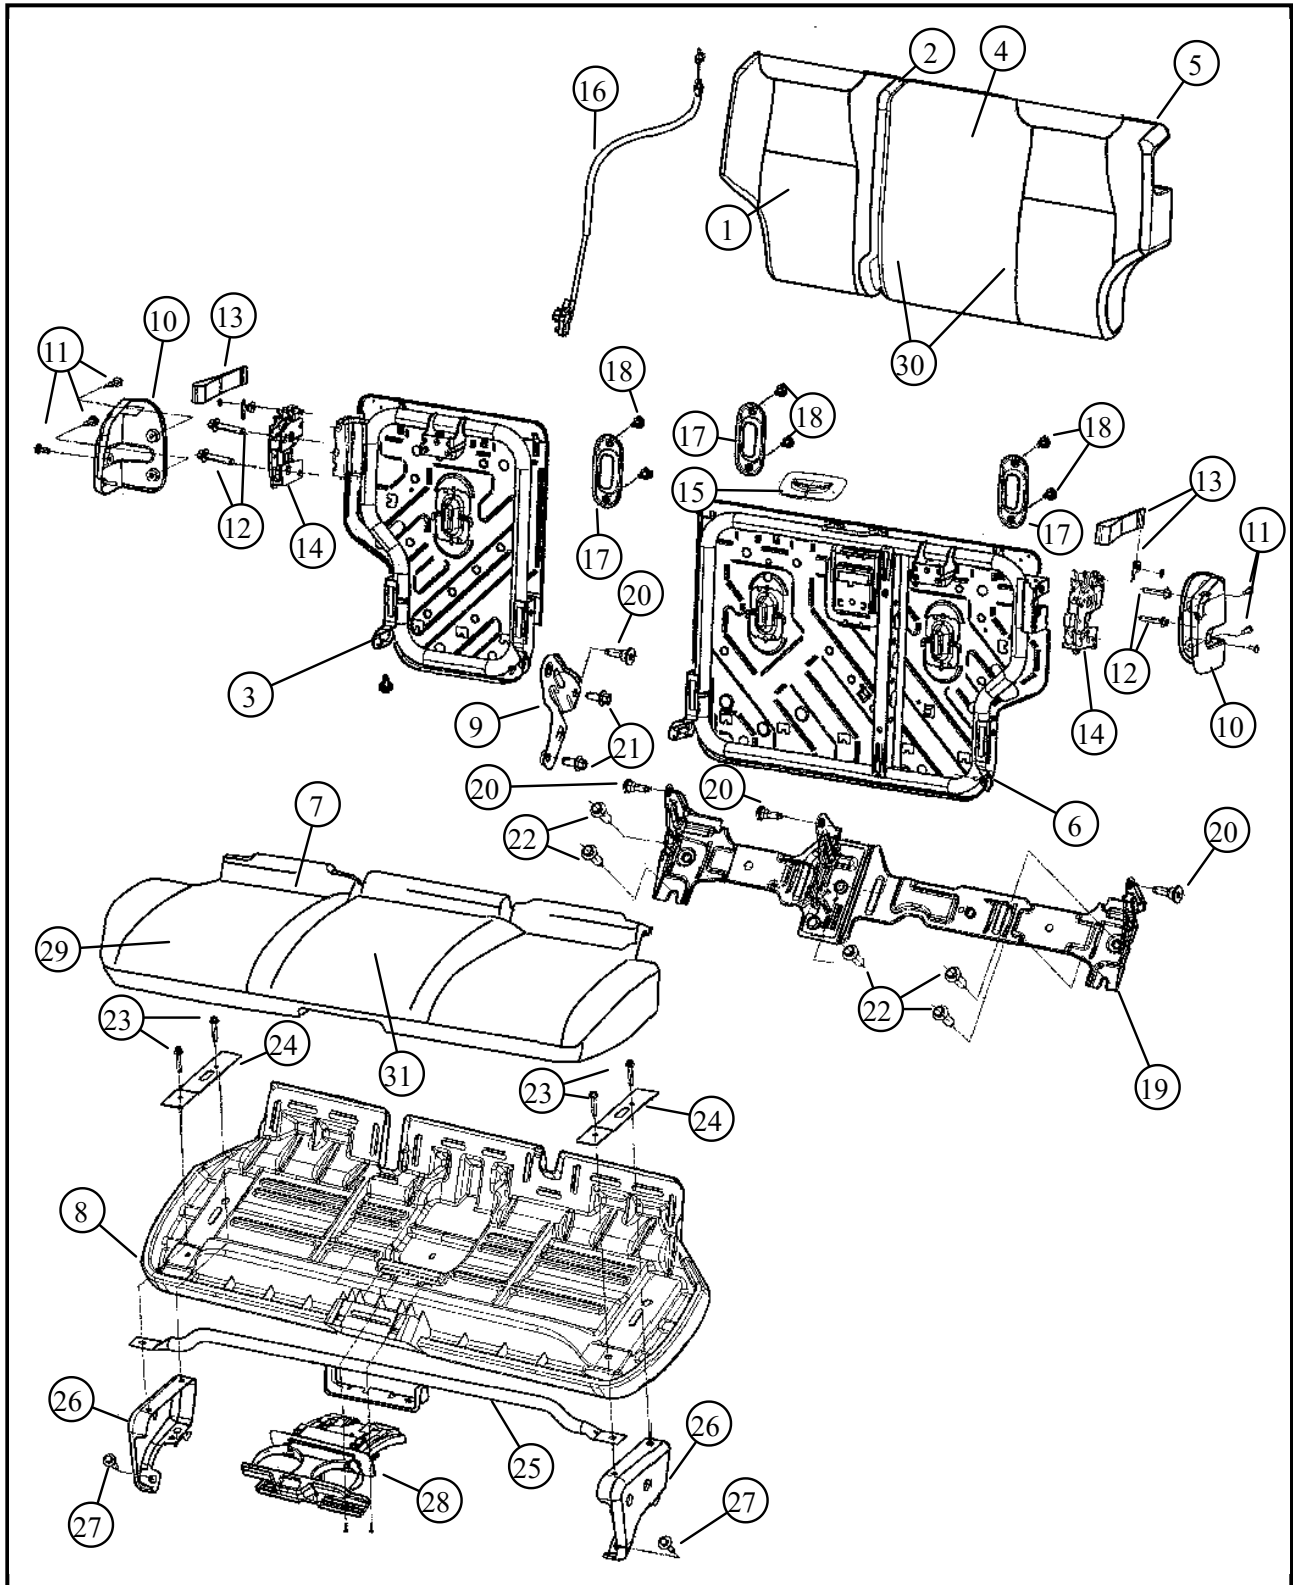

050 - Interior Trim/600 - Rear Seats - Second Row

DESCRIPTION

Item	Description	Part Number	Qty	Supersedence	Tech Tip	Engine	Trans	Line	Body
1	COVER, Rear Seat Back, 40%	1LR951DVAA	1	No					
2	FOAM, Seat Back, 40%	68002124AA	1	No					
3	FRAME, Rear Seat Back, 40%	68002126AA	1	No					
4	COVER, Rear Seat Back, 60%	1LT561DVAA	1	No					
5	FOAM, Seat Back, 60%	68002133AA	1	No					
6	FRAME, Rear Seat Back, 60%	68020593AA	1	No					
7	COVER, Rear Seat Cushion	1JH381DVAA	1	No					
8	PANEL, Seat Cushion Base	05143424AA	1	No					
9	BRACKET, Pivot	05143423AA	1	No					
10	COVER, Seat latch								
	60% Side, [DV]	1BG561DVAA	1	No					
	40% Side, [DV]	1BG571DVAA	1	No					
11	SCREW	05139633AA	5	Yes					
	SCREW	05139633AB	1	Yes					
12	BOLT, Seat	05072205AA	2	No					
13	STRAP	1BZ621DVAA	1	No					
14	LATCH, Seat								
	Right, 40% Side	05139664AA	1	No					
	Left, 60% Side	05139665AA	1	No					
15	BEZEL, Seat Belt								
		1GQ691UYAA	1	No					
	[DV], With [JPK], [JPM], [JPZ] Sales Codes	1GQ691DVAA	1	No					
16	CABLE								

Item	Description	Part Number	Qty	Supersedece	Tech Tip	Engine	Trans	Line	Body
	Center	05143435AA	1	No					
	Left	05143492AA	1	No					
	Right	05143493AA	1	No					
17	BEZEL, TETHER								
		0WT351UYAA	1	Yes					
	BEZEL	0WT351DVAA	0	Yes					
	[J1], With [JPK], [JPM], [JPZ] Sales Codes	0WT351D1AA	1	No					
	[DV], With [JPK], [JPM], [JPZ] Sales Codes	0WT351DVAA	1	No					
18	SCREW								
19	BRACKET, Rear Seat Mount	05143434AA	1	No					
20	BOLT	05139634AA	4	No					
21	BOLT, Seat	05143464AA	2	No					
22	SCREW AND WASHER, Hex	06508360AA	1	No					
23	SCREW, Seat	05143445AA	4	No					
24	PLATE, Retaining	05143431AA	2	No					
25	SUPPORT, Rear Seat	05143432AA	1	No					
26	RISER, Seat								
	Right	05143412AA	1	No					
	Left	05143413AA	1	No					
27	SCREW AND WASHER, Hex	06508360AA	1	No					
28	CUPHOLDER	1BG491DVAA	1	No					
29	FOAM, Seat Cushion	05143433AA	1	No					
30	PAD, Heater, Back Heater Pad	04610264AA	2	Yes					
	PAD	04610264AB	1	Yes					