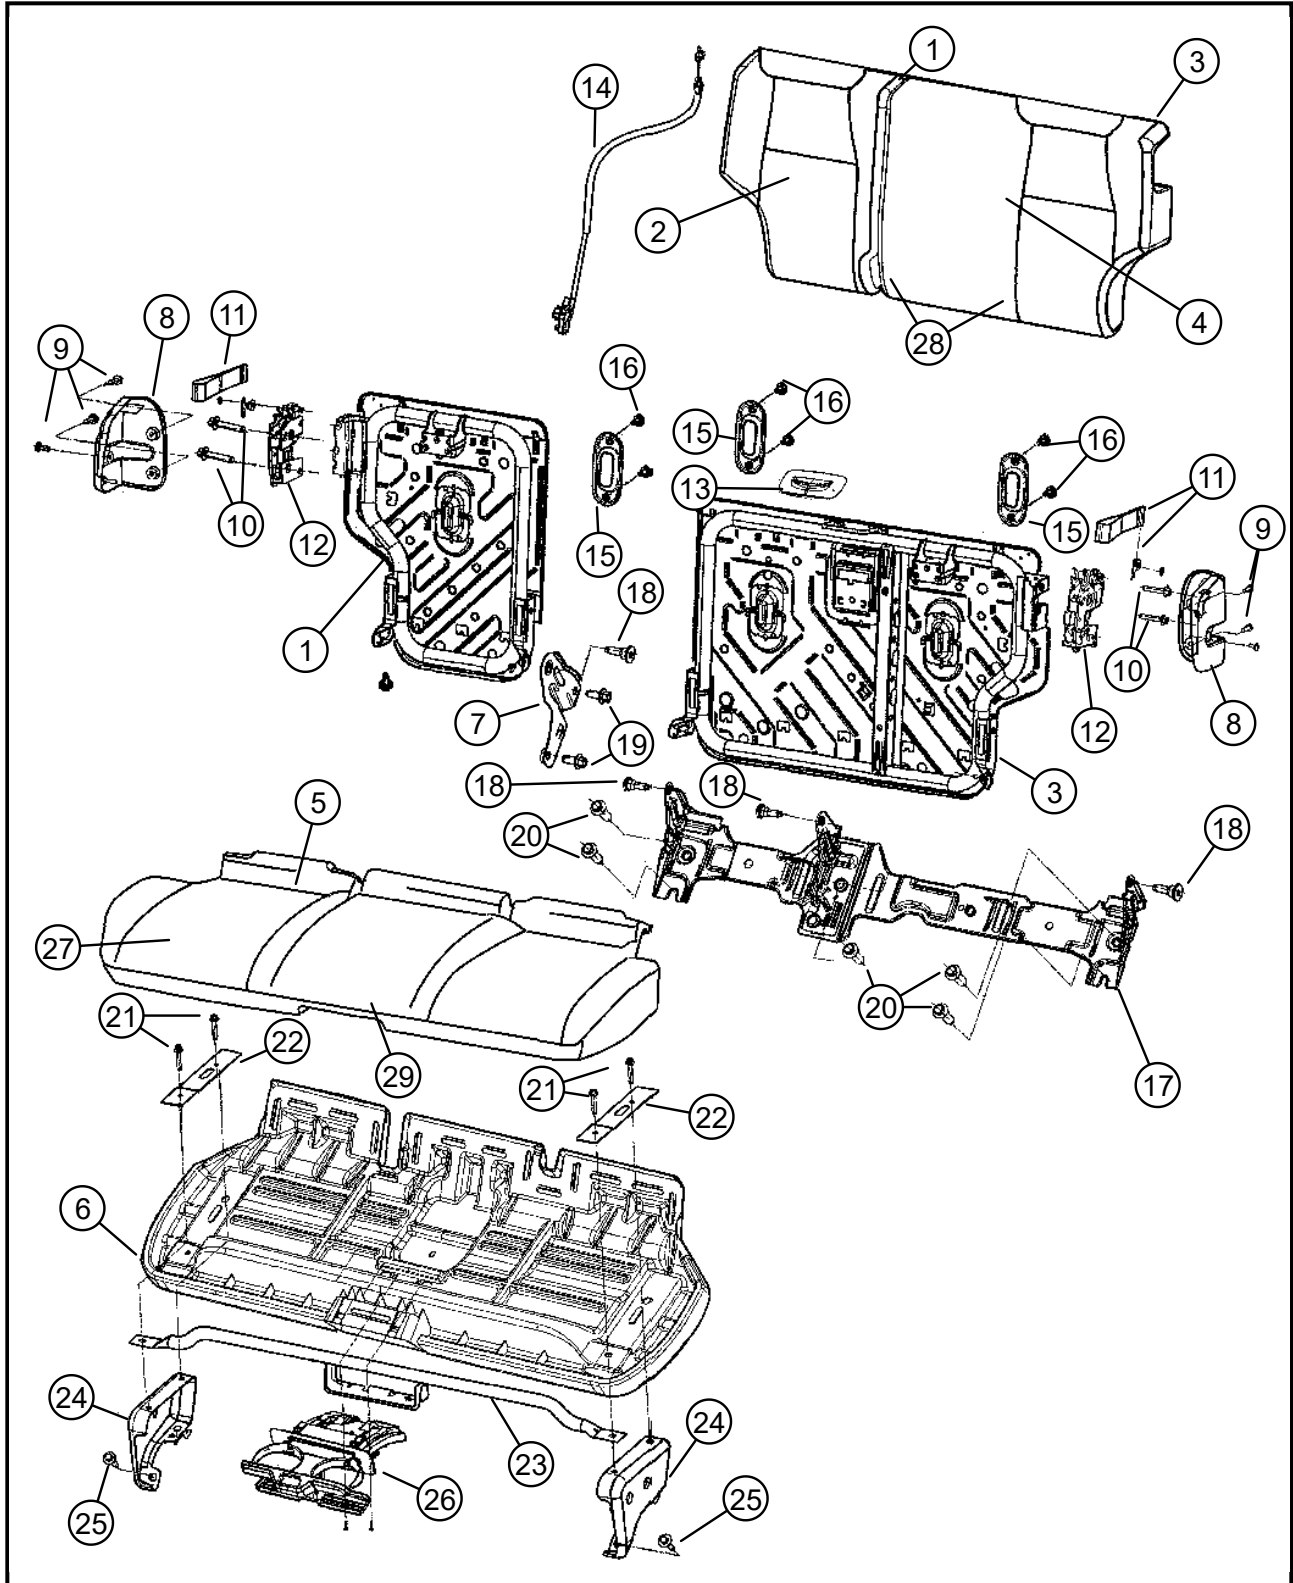

050 - Interior Trim/600 - Rear Seats - Second Row

DESCRIPTION

Item	Description	Part Number	Qty	Supersedence	Tech Tip	Engine	Trans	Line	Body
1	SEAT BACK, Rear, 40%								
2	COVER, Rear Seat Back, 40%								
3	SEAT BACK, Rear, 60%								
4	COVER, Rear Seat Back, 60%								
5	COVER, Rear Seat Cushion								
6	PANEL, Seat Cushion Base								
7	BRACKET, Pivot								
8	COVER, Seat latch								
9	SCREW								
10	BOLT, Seat								
11	STRAP								
12	LATCH, Seat								
13	BEZEL, Seat Belt								
14	CABLE								
15	BEZEL, TETHER								
16	SCREW								
17	BRACKET, Rear Seat Mount								
18	BOLT								
19	BOLT, Seat								
20	SCREW AND WASHER, Hex								
21	SCREW, Seat								
22	PLATE, Retaining								
23	SUPPORT, Rear Seat								
24	RISER, Seat								

Item	Description	Part Number	Qty	Supersedence	Tech Tip	Engine	Trans	Line	Body
25	SCREW AND WASHER, Hex								
26	CUPHOLDER								
27	FOAM, Seat Cushion								
28	PAD, Heater, Back Heater Pad								
29	PAD, Heater, Cushion Heater pad								

Note: The item number that is listed in negative(-) indicates there is no illustration available.