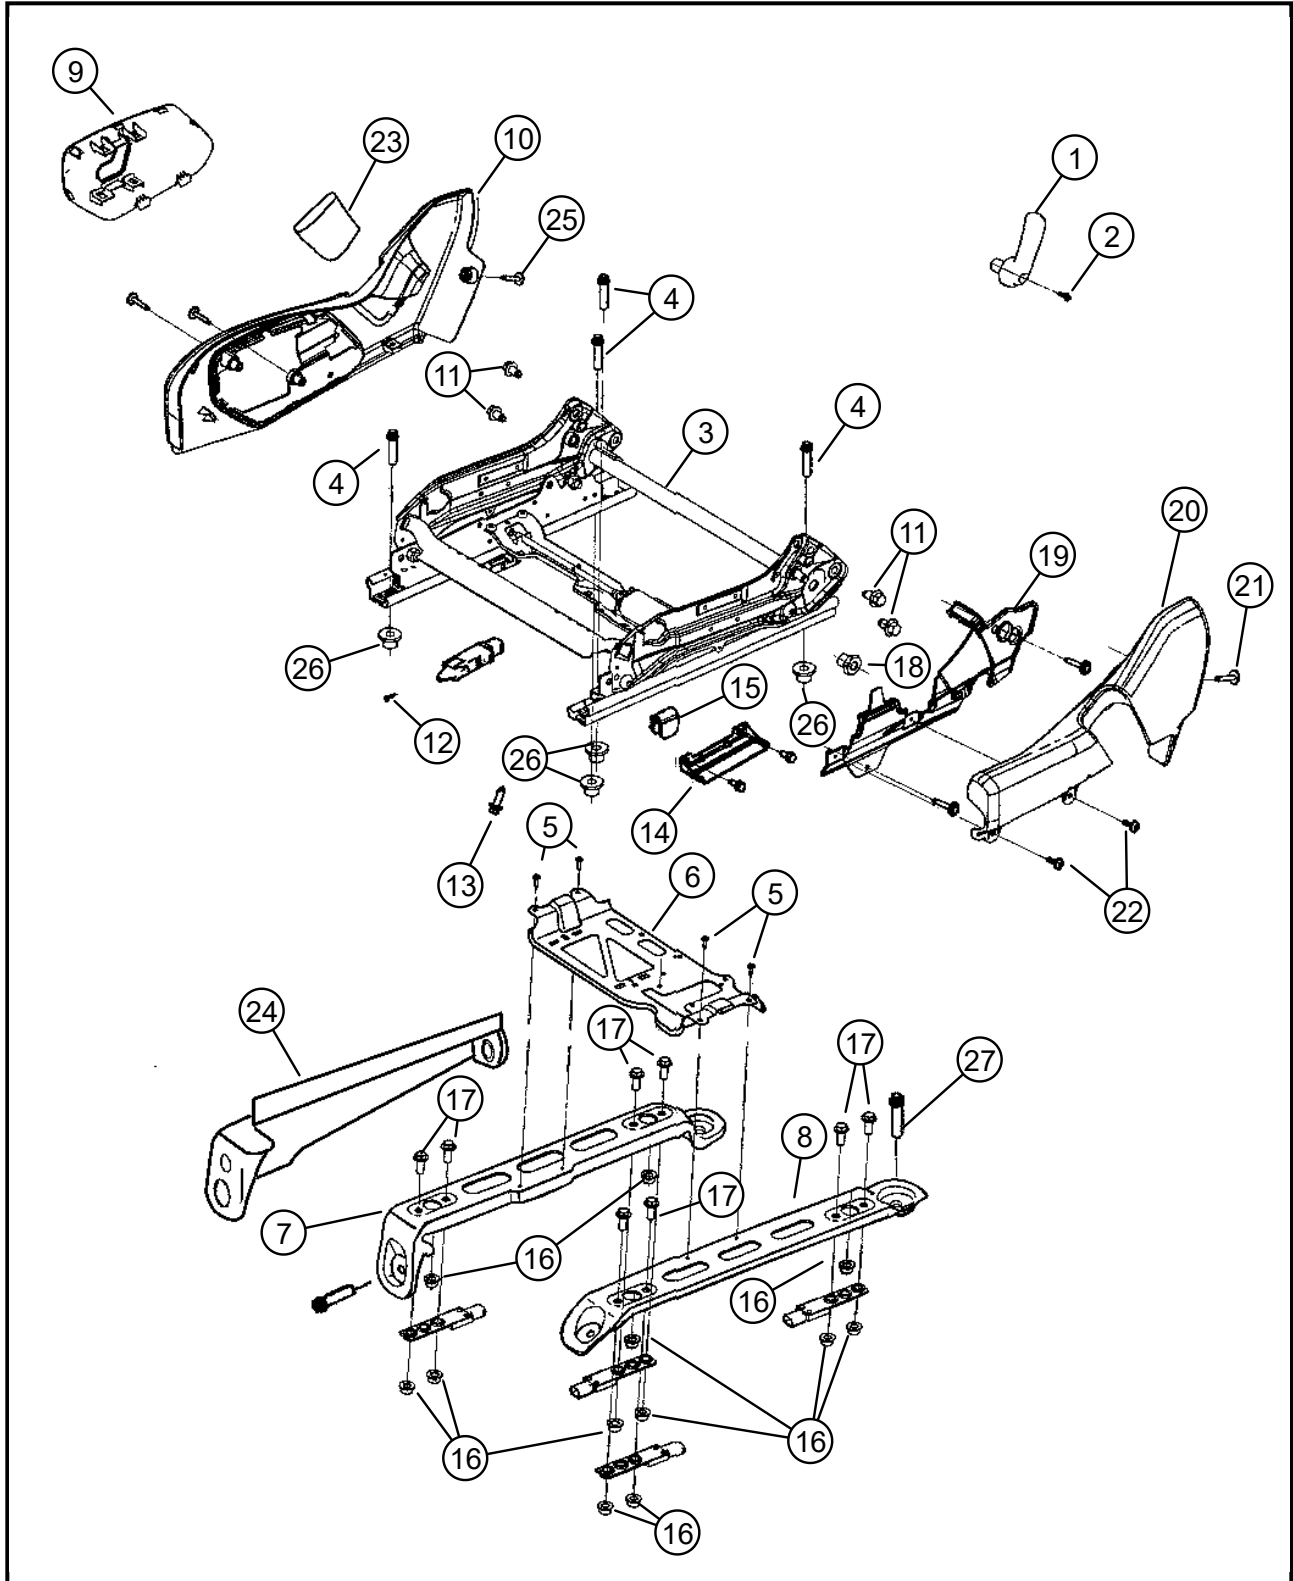

050 - Interior Trim/900 - Front Seats - Adjusters, Recliners, Shields and Risers

DESCRIPTION

Item	Description	Part Number	Qty	Supersedence	Tech Tip	Engine	Trans	Line	Body
1	HANDLE, Lumbar								
		1BG531UYAA	2	Yes					
	HANDLE	1BG531DVAA	0	Yes					
	[DV]	1BG531DVAA	1	No					
		1BG531D1AA	2	No					
2	SCREW								
3	ADJUSTER, Power Seat								
4	BOLT, Seat								
5	SCREW, Seat	05143451AA	12	No					
6	BRACKET, Module								
7	RISER, Seat, Outboard	05143414AA	1	No					
8	RISER, Seat, Inboard								
	Right Hand Drive	05143416AA	1	No					
		68017853AA	1	No					
9	BEZEL								
		1BG441UYAA	1	Yes					
	BEZEL	1BG44XDVAA	0	Yes					
	BEZEL	1BG441DVAA	0	Yes					
		1BG441DVAA	1	No					
	[D1], With [JPK], [JPM] Sales Codes	1BG44BDDAA	1	Yes					
	BEZEL	1BG441D1AA	0	Yes					
	Right Hand Drive	1BG451UYAA	1	Yes					
	BEZEL	1BG45XDVAA	0	Yes					
	BEZEL	1BG451DVAA	0	Yes					
	Right Hand Drive	1BG45XDVAA	1	Yes					

Item	Description	Part Number	Qty	Supersedence	Tech Tip	Engine	Trans	Line	Body
	Right Hand Drive, [DV]	5KD27XDVAA	1	No					
24	COVER, Seat Track								
		1BU241UYAA	1	Yes					
	COVER	1BU24XDVAA	0	Yes					
	COVER	1BU241DVAA	0	Yes					
		1BU24XDVAA	1	Yes					
	COVER	1BU241DVAA	0	Yes					
		1BU241D1AA	1	No					
	Right Hand Drive	1BU251DVAA	1	No					
	Right Hand Drive	1BU251UYAA	1	Yes					
	COVER	1BU251DVAA	0	Yes					
	[DV]	1BU241DVAA	1	No					
25	SCREW, Seat	05143452AA	4	No					
26	SPACER	05143685AA	4	No					
27	BOLT, Hex Head, M10x1.50x35.00								
		06508286AA	2	No		EX0			
		06508286AA	8	No					