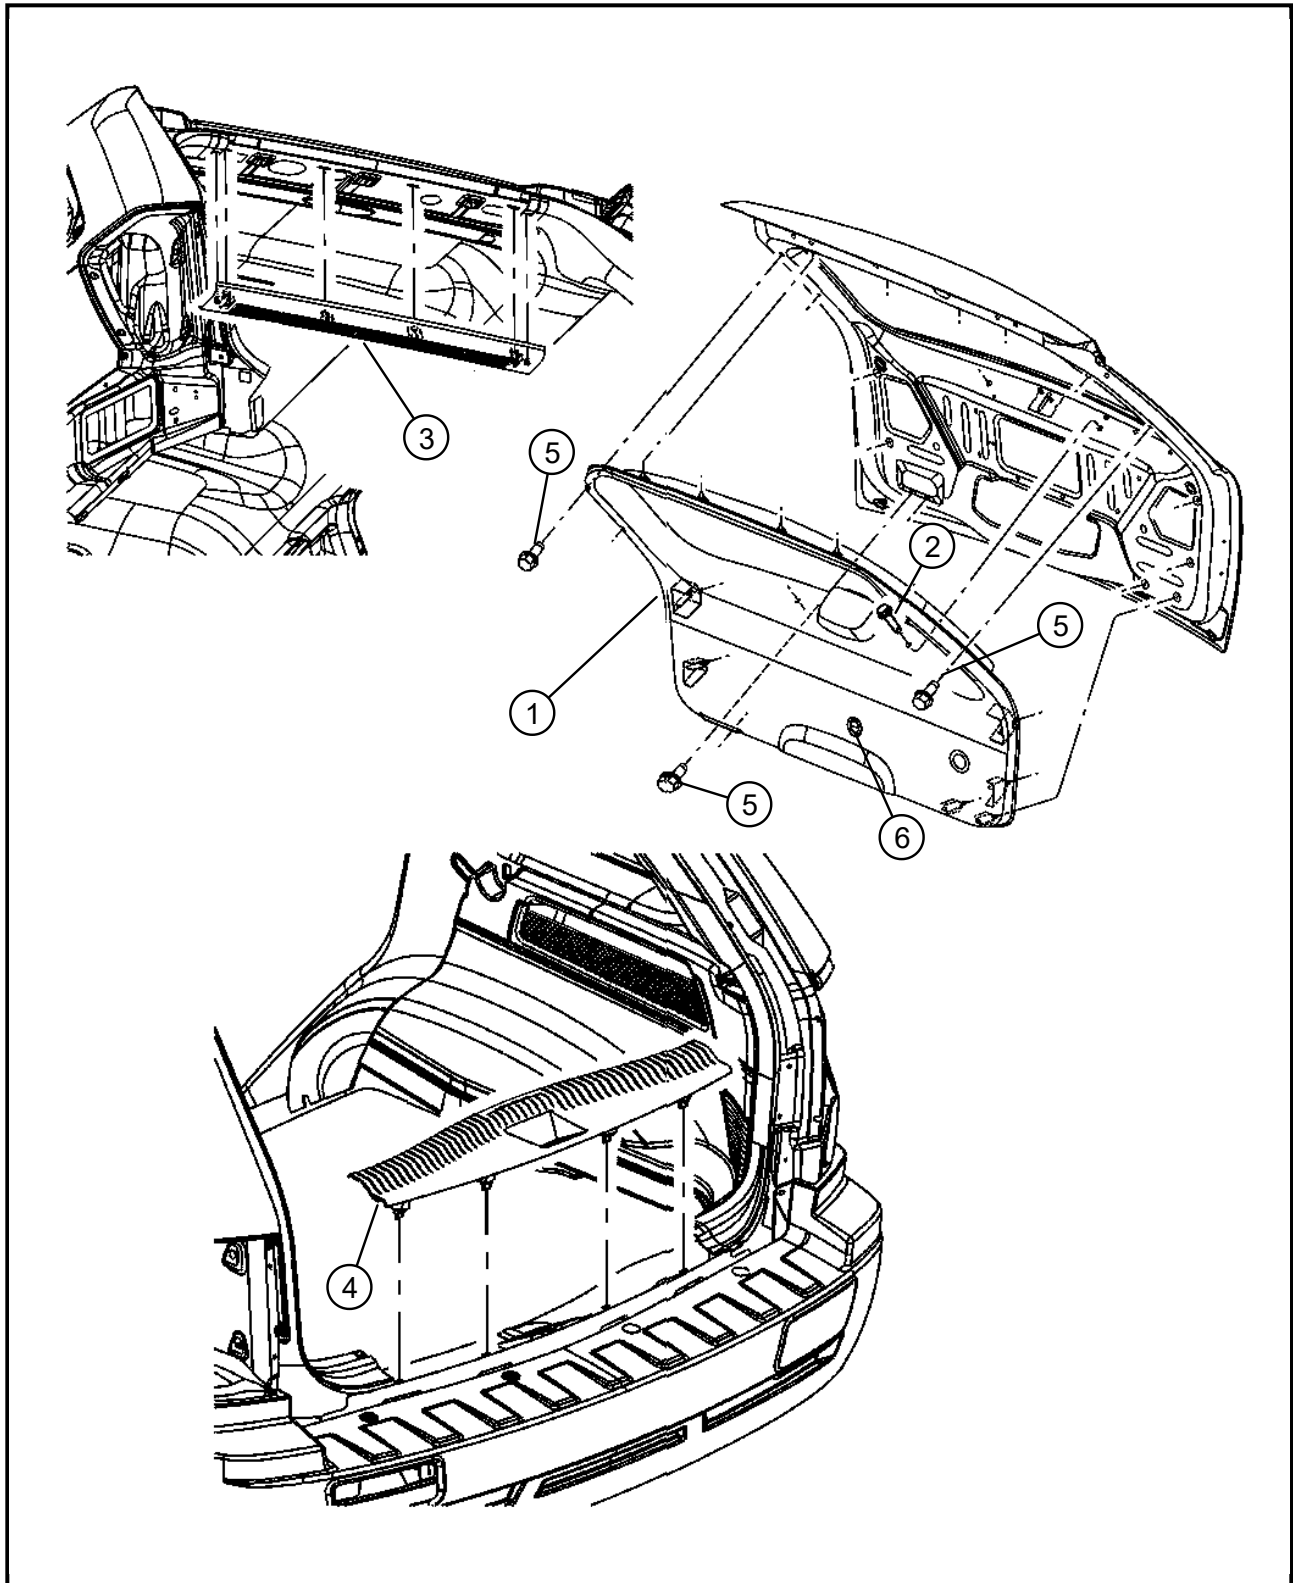

050 - Interior Trim/1400 - Lift Gate Panel and Scuff Plate

DESCRIPTION

Item	Description	Part Number	Qty	Supersedence	Tech Tip	Engine	Trans	Line	Body
1	PANEL, Liftgate Trim	5JR56XDVAI	1	Yes					
	PANEL	5JR56XDVAL	1	Yes					
2	SCREW, Tapping, [.164-15x2.20]								
3	MOLDING, Rear Header, Upper	5HS28BD1AD	1	Yes					
	MOLDING	5HS28BD1AE	1	Yes					
4	PLATE, Liftgate Scuff	5HS29XDVAF	1	No					
5	SCREW, .164-18x.75								
6	PLUG	1FD89BD1AA	1	No					

Note: The item number that is listed in negative(-) indicates there is no illustration available.