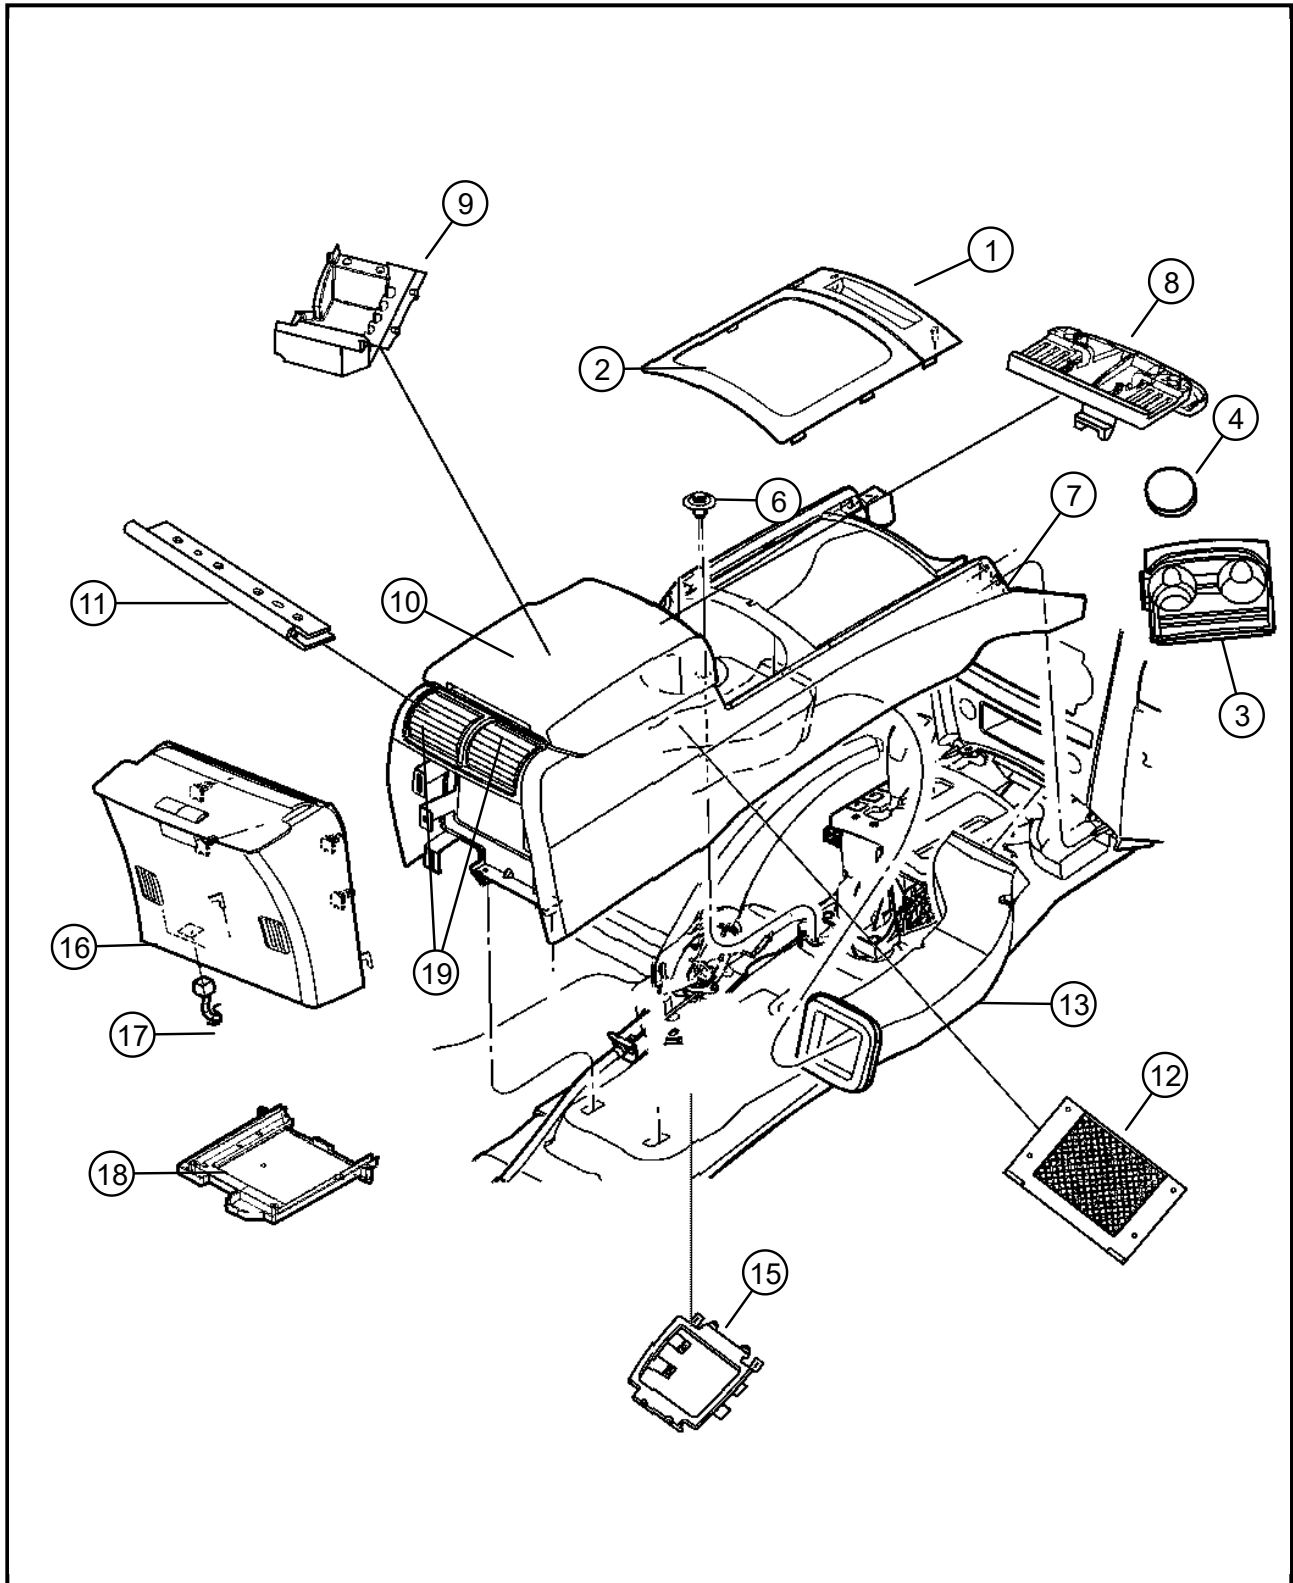

050 - Interior Trim/1600 - Consoles

DESCRIPTION

Item	Description	Part Number	Qty	Supersedence	Tech Tip	Engine	Trans	Line	Body
1	BEZEL, Gear Shift Indicator	55117077AB	1	Yes					
	BEZEL	55117077AC	1	Yes					
2	RING, Trim	5JN05SZ0AD	1	No					
3	CUPHOLDER, Floor Console								
4	MAT, Console Cup Holder	1JD30XDVAA	1	No					
-5	SCREW, Self Piercing, .164-15x.625								
6	SCREW								
7	CONSOLE, Base	1PB71XDVAA	1	Yes					
	CONSOLE	1BJ01XDVAC	1	Yes					
8	LATCH, Console Lock	05143594AA	1	No					
9	BIN, Floor Console	05143596AA	1	No					
10	LID, Floor Console Bin								
11	HINGE, Floor Console Lid	05143595AA	1	No					
12	NET, Storage	68032917AA	1	No					
13	DUCT, Floor Console								
		55197077AB	1	No					
		55197077AB	1	No					
-14	SCREW, .164-18x.50								
15	BRACKET, Console	05143597AC	1	Yes					
	BRACKET	05143597AD	1	Yes					
16	CAP, Floor Console End								

Item	Description	Part Number	Qty	Supersedence	Tech Tip	Engine	Trans	Line	Body
17	CONNECTOR, Serviced with Body Wiring								
18	PLATE, Serviced with Console Assy.								
19	OUTLET, Air Conditioning and Heater								
		1BJ021D1AA	1	No					
		1BJ021DVAA	1	Yes					
	OUTLET	1PB74XDVAA	1	Yes					
-20	BRACKET, Console	05143597AC	1	Yes					
	BRACKET	05143597AD	1	Yes					
-21	SILENCER, Tunnel	56052851AA	1	No		EXL			

Note: The item number that is listed in negative(-) indicates there is no illustration available.