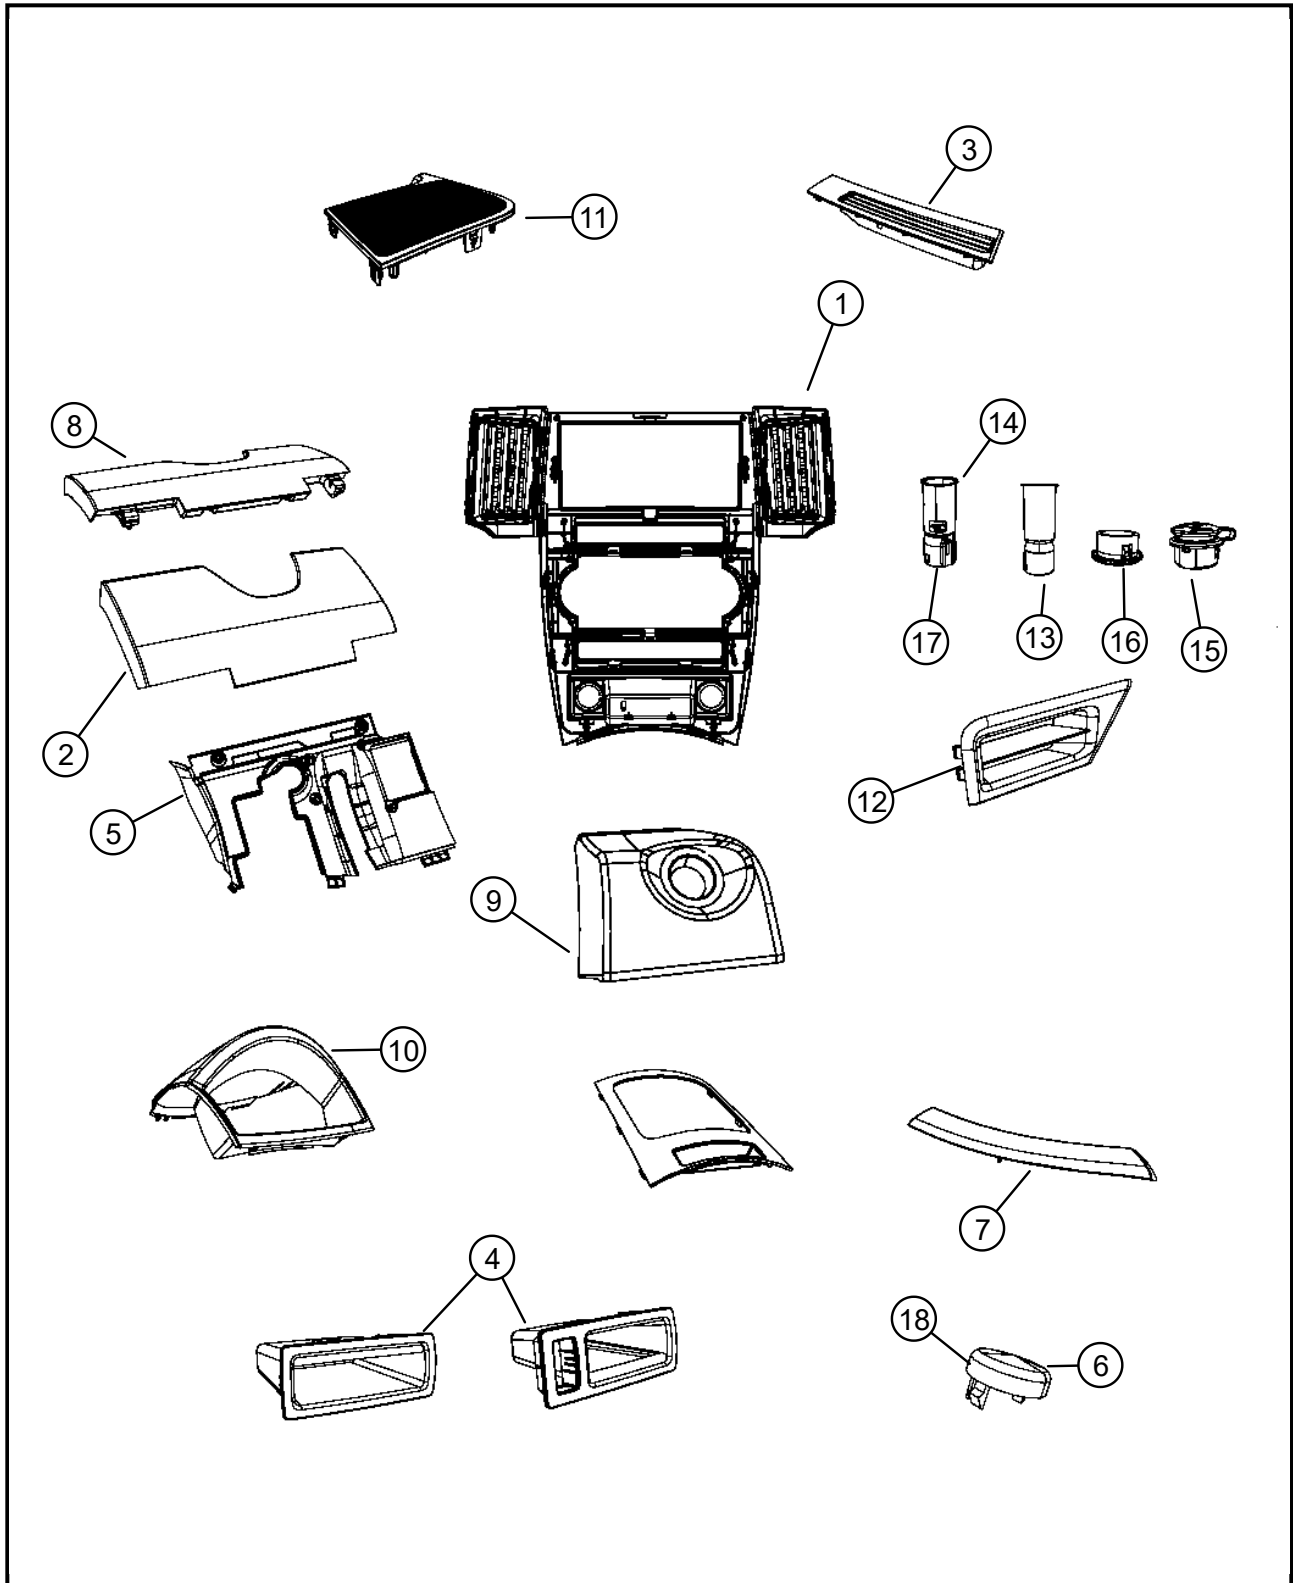

050 - Interior Trim/1700 - Instrument Panel

DESCRIPTION

Item	Description	Part Number	Qty	Supersedece	Tech Tip	Engine	Trans	Line	Body
1	BEZEL, Instrument Panel, Center								
2	COVER, Knee Blocker	1DS74XDVAC	1	No					
3	GRILLE, Defroster								
	Right, [DV]	1DQ54XDVAA	1	No					
	Left, [DV]	1DQ55XDVAA	1	No					
4	BIN, Instrument Panel	1EJ30XDVAD	1	Yes					
	BIN	1EJ30XDVAE	0	Yes					
	BIN	1EJ30XDVAF	1	Yes					
5	PANEL, Instrument Panel Closeout	55116775AL	1	No					
6	PLUG, Instrument Panel								
7	COVER, Steering Column Gap	1DE99XDVAC	1	Yes					
	COVER	1DE99XDVAD	0	Yes					
8	PANEL, Instrument Panel Closeout								
9	BRACKET, Ignition Switch	1DS72XDVAC	1	No					
10	BEZEL, Cluster								
11	GRILLE, Instrument Panel Speaker								
	Right, [DV]	5KB00XDVAH	1	Yes					
	GRILLE	5KB00XDVAI	1	Yes					
	GRILLE	5KB00XDVAJ	1	Yes					
	GRILLE	5KB00XDVAK	1	Yes					
	Left, [DV]	5KB01XDVAH	1	Yes					
	GRILLE	5KB01XDVAI	1	Yes					

Item	Description	Part Number	Qty	Supersedence	Tech Tip	Engine	Trans	Line	Body
	Left	1BL771DVAB	1	Yes					
	OUTLET	1BL77XDVAC	1	Yes					
	Left	1BL771DVAB	1	Yes					
	OUTLET	1BL77XDVAC	1	Yes					

Note: The item number that is listed in negative(-) indicates there is no illustration available.