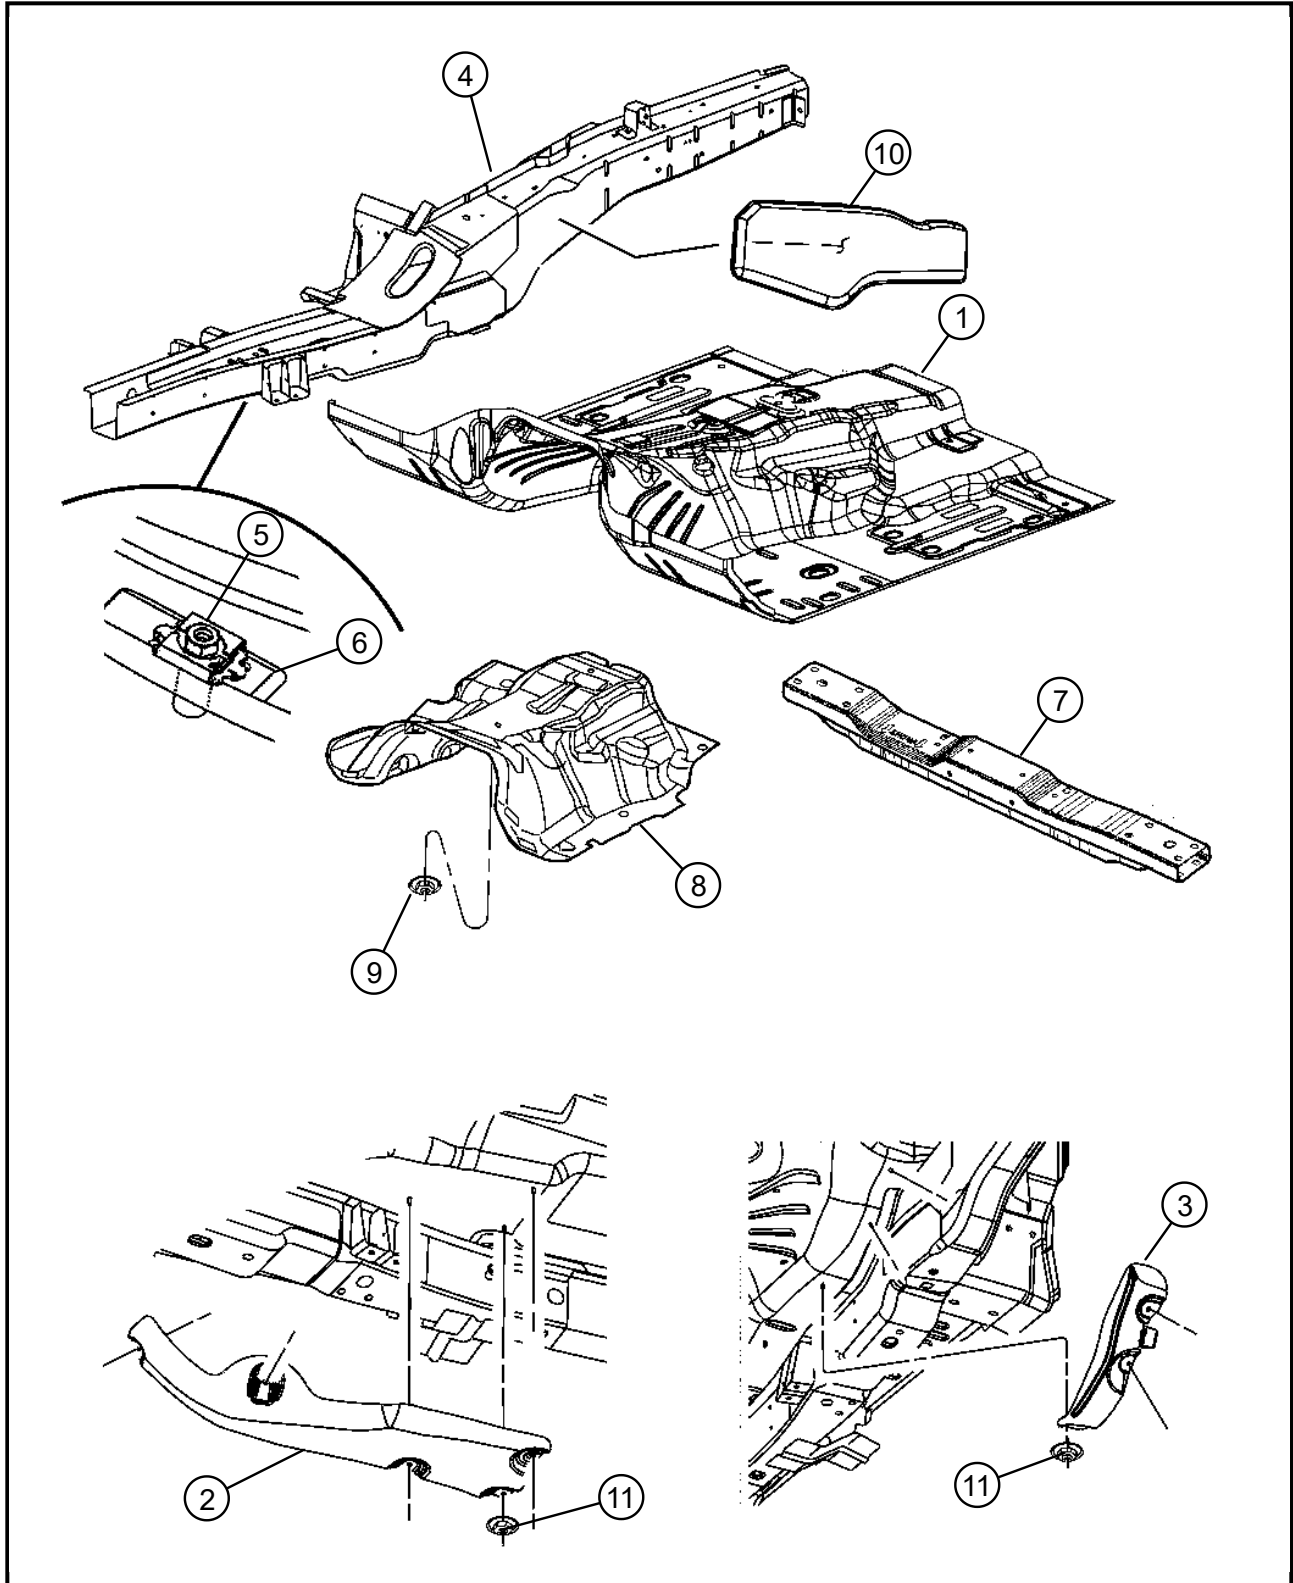

060 - Body Sheet Metal Except Doors/100 - Floor Pans

DESCRIPTION

Item	Description	Part Number	Qty	Supersedence	Tech Tip	Engine	Trans	Line	Body
1	PAN, Floor	55394418AI	1	Yes					
	PAN	55394418AJ	1	Yes					
2	SHIELD, Heat	55394456AC	1	No					
3	SHIELD, Heat								
4	RAIL, Frame Side								
	Right	55394058AO	1	Yes					
	RAIL	55394058AP	1	Yes					
	RAIL	55394058AQ	1	Yes					
	Left	55394059AO	1	Yes					
	RAIL	55394059AP	1	Yes					
	RAIL	55394059AQ	1	Yes					
5	NUT, Hex Weld, M8x1.25	06101916	1	No					
6	PLATE, Control Arm	55399033AA	1	No					
7	CROSSMEMBER, Transmission	52090070AI	1	No					
8	INSULATION, Floor	55197177AC	1	No					
9	NUT, Plastic								
		06508463AA	2	No					
		06508463AA	1	No					
10	INSULATOR	55197174AA	1	No					
11	NUT, Stamped Hex Flange, M5x1.60	06505199AA	2	Yes					
	NUT	06511320AA	1	Yes					
	NUT	06512316AA	1	Yes					

Note: The item number that is listed in negative(-) indicates there is no illustration available.