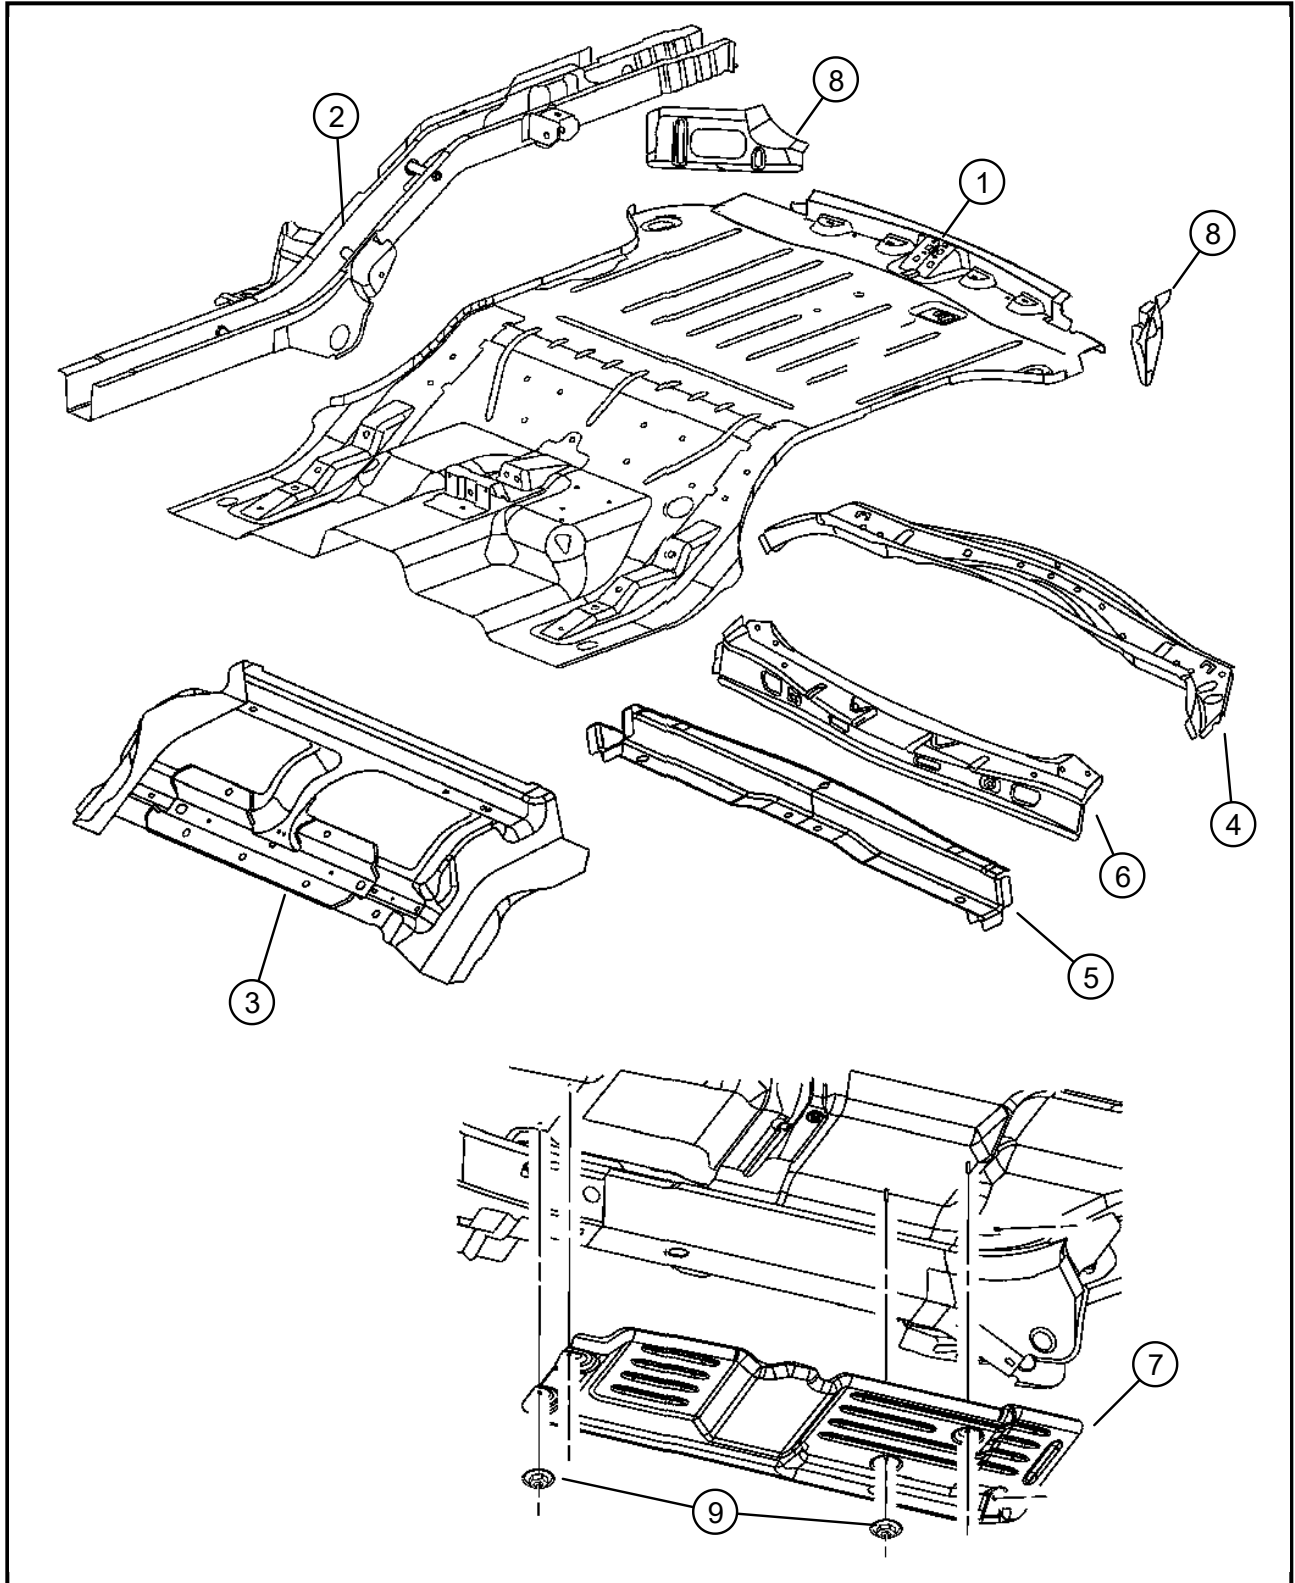

060 - Body Sheet Metal Except Doors/100 - Floor Pans

DESCRIPTION

Item	Description	Part Number	Qty	Supersedence	Tech Tip	Engine	Trans	Line	Body
1	PAN, Floor	55396322AO	1	No					
2	RAIL, Rear Floor Pan Side								
	Right	05166026AD	1	Yes					
	RAIL	05166026AE	1	Yes					
	Left	05166027AC	1	Yes					
	RAIL	05166027AD	1	Yes					
3	CROSSMEMBER, Floor Pan	55396338AG	1	No					
4	CROSSMEMBER, Floor Pan	55396340AF	1	No					
5	CROSSMEMBER, Floor Pan	55396447AC	1	No					
6	CROSSMEMBER, Rear Floor	55396186AC	1	Yes					
	CROSSMEMBER	55396186AD	1	Yes					
	CROSSMEMBER	55396186AE	1	Yes					
7	SHIELD, Heat	55394460AB	1	No					
8	GUSSET, Side Member								
	Right	55394440AD	1	No					
	Left	55394441AD	1	No					
9	NUT, Stamped Hex Flange, M5x1.60	06505199AA	2	Yes					
	NUT	06511320AA	1	Yes					
	NUT	06512316AA	1	Yes					

Note: The item number that is listed in negative(-) indicates there is no illustration available.