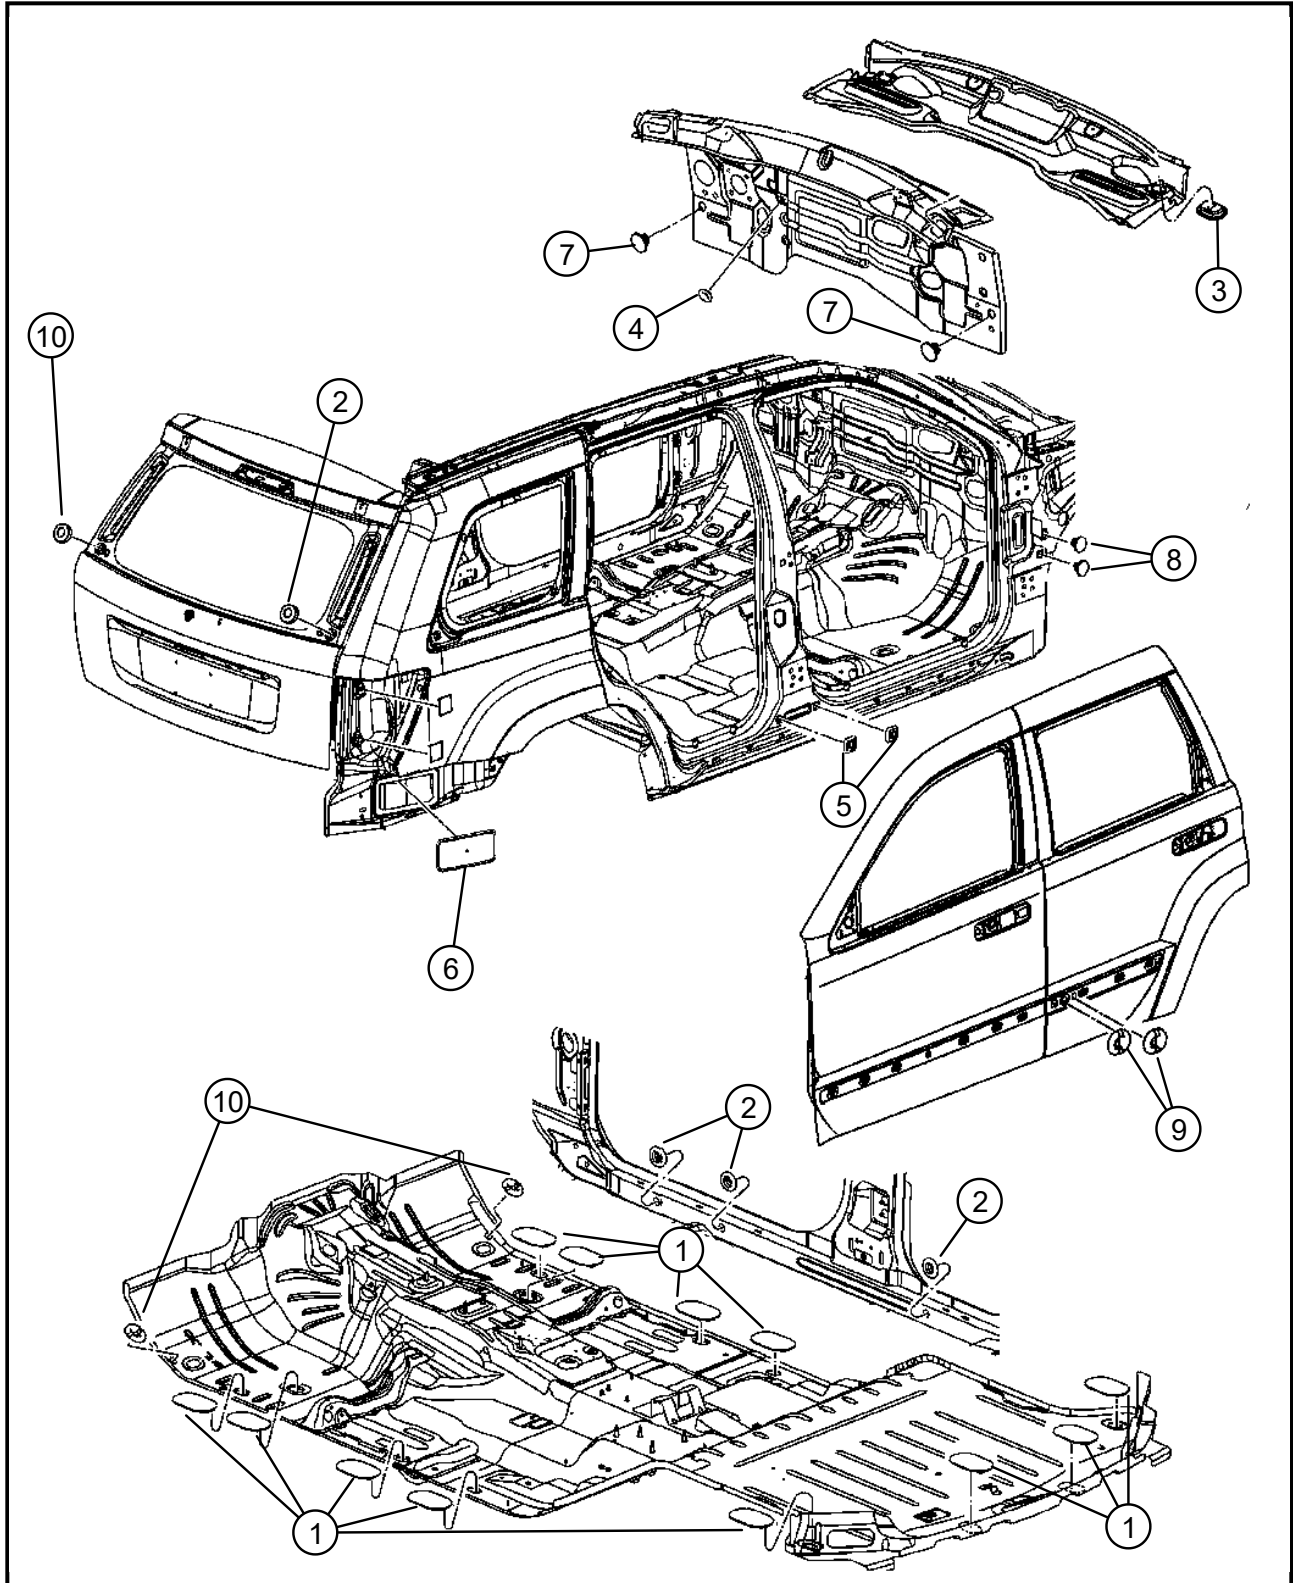

060 - Body Sheet Metal Except Doors/200 - Plugs

DESCRIPTION

Item	Description	Part Number	Qty	Supersedence	Tech Tip	Engine	Trans	Line	Body
1	PLUG, Floor Pan	55360966AA	12	Yes					
	PLUG	04589408AA	1	Yes					
2	PLUG, Body, .875 Diameter	05255216	6	No					
3	PLUG, Body	55136456AB	1	No					
4	PLUG, Body, .75 Diameter	04674441	1	No					
5	PLUG, Body	55136566AA	4	No					
6	PLUG, Body								
7	PLUG, Body, 1.00 Diameter	55360494AA	2	No					
8	PLUG, Plastic Expandable, 19mm								
9	PLUG, Drain	55276486AA	6	No					
10	PLUG, Body								
		04440294	2	No					
		04440294	1	No					

Note: The item number that is listed in negative(-) indicates there is no illustration available.